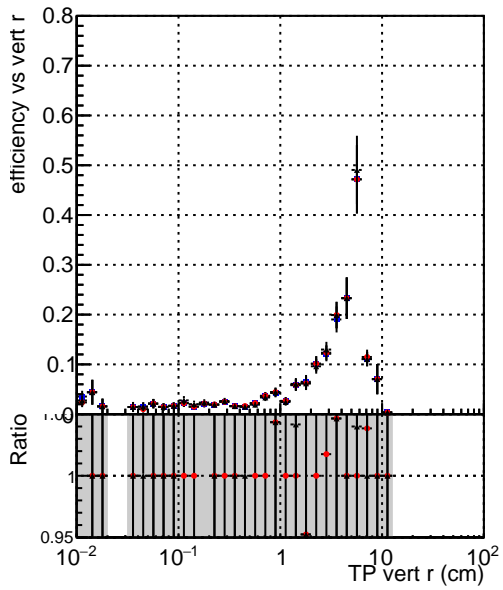

Efficiency vs vertpos

- DQM\_mkFit\_TTbarPU50\_extractedGeoms\_rescaleError100
- DQM\_mkFit\_TTbarPU50\_extractedGeoms\_rescaleError100\_pTCutOverlap0p0
- DQM\_mkFit\_TTbarPU50\_extractedGeoms\_rescaleError100\_pTCutOverlap0p0\_dynamicChi2CutOverlap

Efficiency vs vert z

Efficiency vs. sim PV z