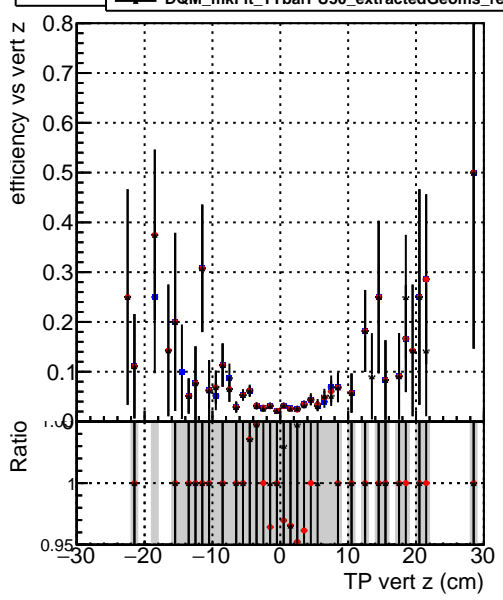

Efficiency vs vertpos

- DQM\_mkFit\_TTbarPU50\_extractedGeoms\_rescaleError100
- DQM\_mkFit\_TTbarPU50\_extractedGeoms\_rescaleError100\_pTCutOverlap0p0
- DQM\_mkFit\_TTbarPU50\_extractedGeoms\_rescaleError100\_pTCutOverlap0p0\_dynamicChi2CutOverlap

Efficiency vs vert z

Efficiency vs. sim PV z