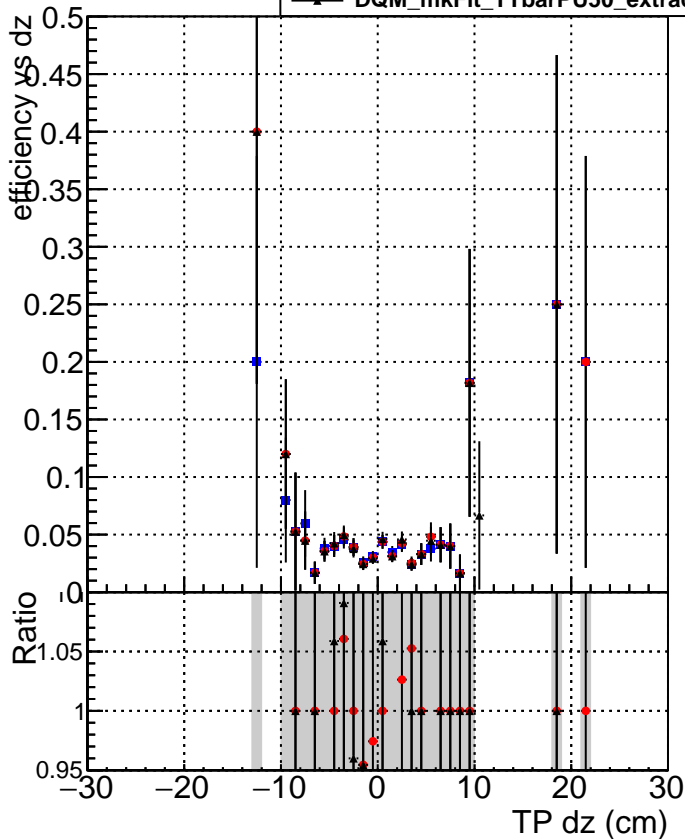

Efficiency vs Dxy

Efficiency vs Dz

- DQM_mkFit_TTbarPU50_extractedGeoms_rescaleError100
- DQM_mkFit_TTbarPU50_extractedGeoms_rescaleError100_pTCutOverlap0p0
- ▲ DQM_mkFit_TTbarPU50_extractedGeoms_rescaleError100_pTCutOverlap0p0_dynamicChi2CutOverlap