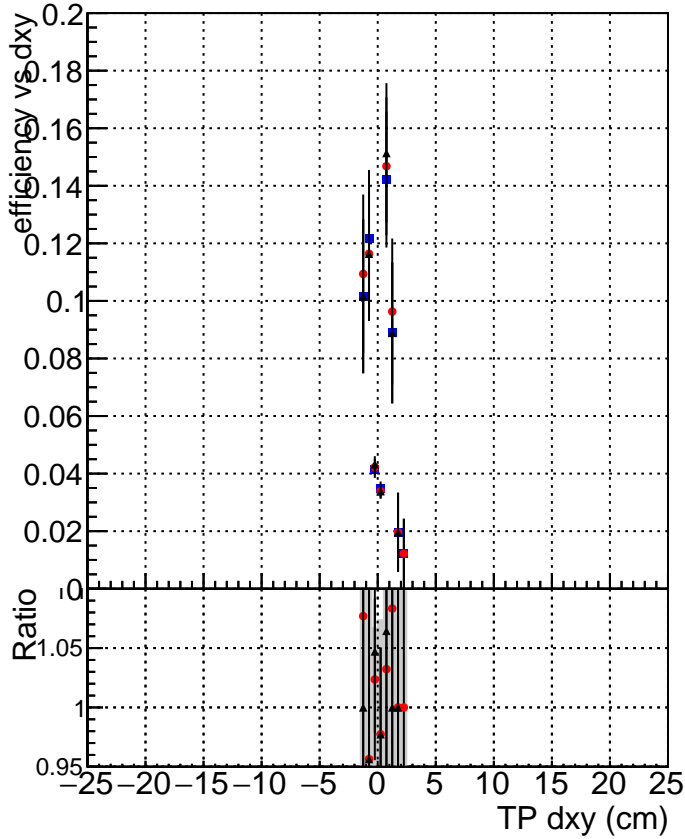

Efficiency vs Dxy

Efficiency vs Dz

- DQM_mkFit_TTbarPU50_extractedGeoms_rescaleError100
- DQM_mkFit_TTbarPU50_extractedGeoms_rescaleError100_pTCutOverlap0p0
- ▲ DQM_mkFit_TTbarPU50_extractedGeoms_rescaleError100_pTCutOverlap0p0_dynamicChi2CutOverlap