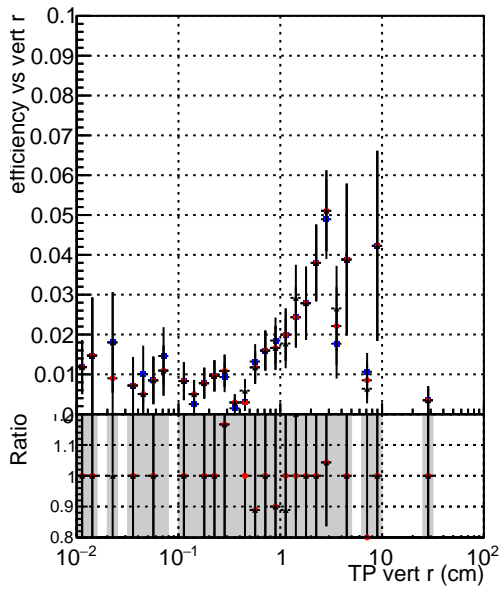

Efficiency vs vertpos

- DQM\_mkFit\_TTbarPU50\_extractedGeoms\_rescaleError100
- DQM\_mkFit\_TTbarPU50\_extractedGeoms\_rescaleError100\_pTCutOverlap0p0
- DQM\_mkFit\_TTbarPU50\_extractedGeoms\_rescaleError100\_pTCutOverlap0p0\_dynamicChi2CutOverlap

Efficiency vs vert z

Efficiency vs. sim PV z