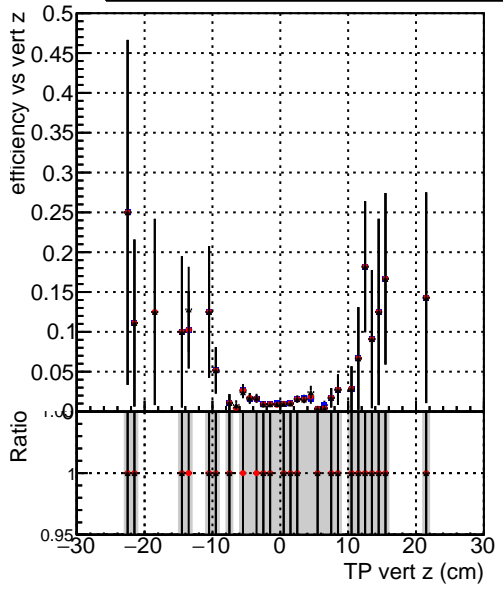

Efficiency vs vertpos

- DQM\_mkFit\_TTbarPU50\_extractedGeoms\_rescaleError100
- DQM\_mkFit\_TTbarPU50\_extractedGeoms\_rescaleError100\_pTCutOverlap0p0
- DQM\_mkFit\_TTbarPU50\_extractedGeoms\_rescaleError100\_pTCutOverlap0p0\_dynamicChi2CutOverlap

Efficiency vs vert z

Efficiency vs. sim PV z