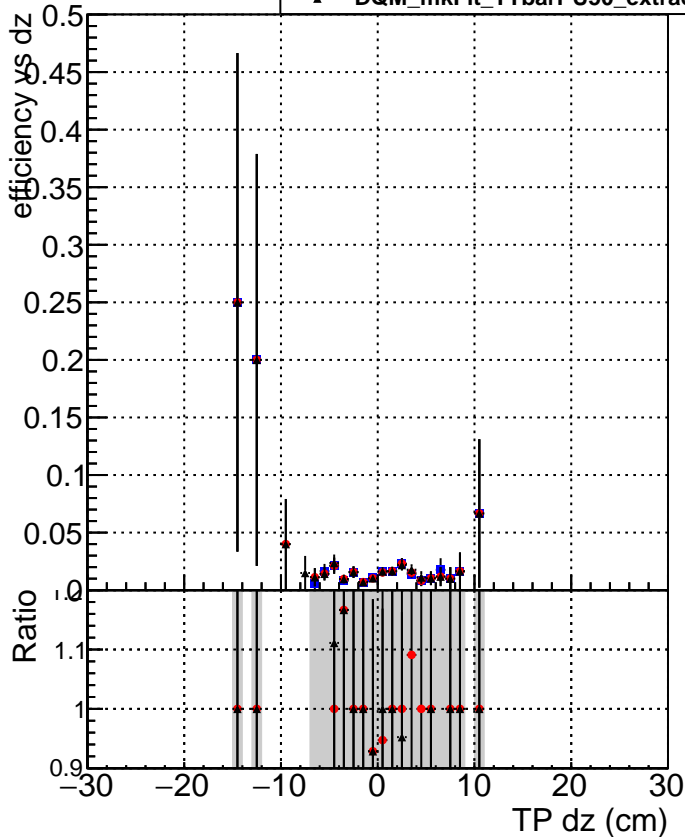

Efficiency vs Dxy

Efficiency vs Dz

- DQM_mkFit_TTbarPU50_extractedGeoms_rescaleError100
- DQM_mkFit_TTbarPU50_extractedGeoms_rescaleError100_pTCutOverlap0p0
- ▲ DQM_mkFit_TTbarPU50_extractedGeoms_rescaleError100_pTCutOverlap0p0_dynamicChi2CutOverlap