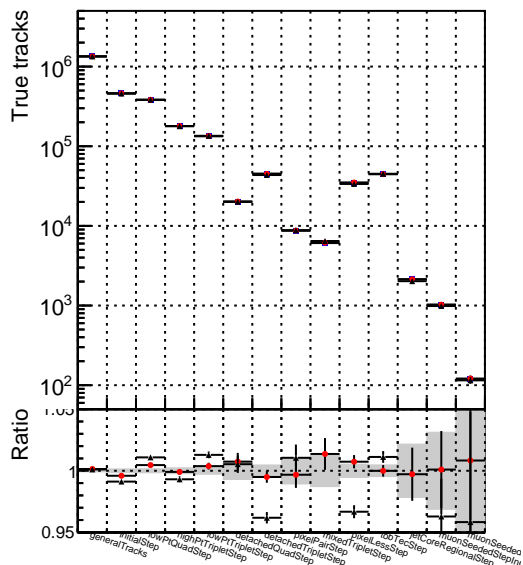

Number of tracks vs collection

Number of true tracks vs collection

- DQM_mkFit_TTbarPU50_extractedGeoms_rescaleError100
- DQM_mkFit_TTbarPU50_extractedGeoms_rescaleError100_pTCutOverlap0p0
- DQM_mkFit_TTbarPU50_extractedGeoms_rescaleError100_pTCutOverlap0p0_dynamicChi2CutOverlap

Number

Number of pileup tracks vs collection