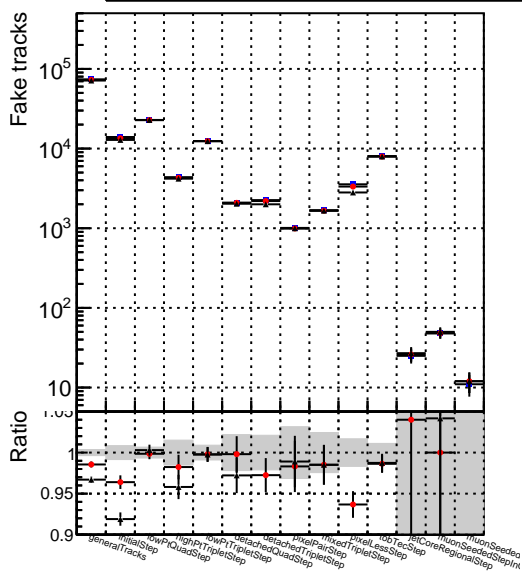

Number of tracks vs collection

Number of true tracks vs collection

- DQM_mkFit_TTbarPU50_extractedGeoms_rescaleError100
- DQM_mkFit_TTbarPU50_extractedGeoms_rescaleError100_pTCutOverlap0p0
- DQM_mkFit_TTbarPU50_extractedGeoms_rescaleError100_pTCutOverlap0p0_dynamicChi2CutOverlap

Number

Number of pileup tracks vs collection