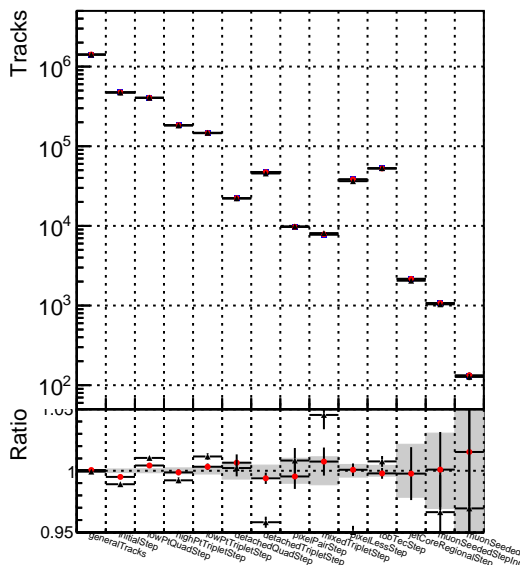

Number of tracks vs collection

Number of true tracks vs collection

- DQM_mkFit_TTbarPU50_extractedGeoms_rescaleError100
- DQM_mkFit_TTbarPU50_extractedGeoms_rescaleError100_pTCutOverlap0p0
- DQM_mkFit_TTbarPU50_extractedGeoms_rescaleError100_pTCutOverlap0p0_dynamicChi2CutOverlap

Number

Number of pileup tracks vs collection