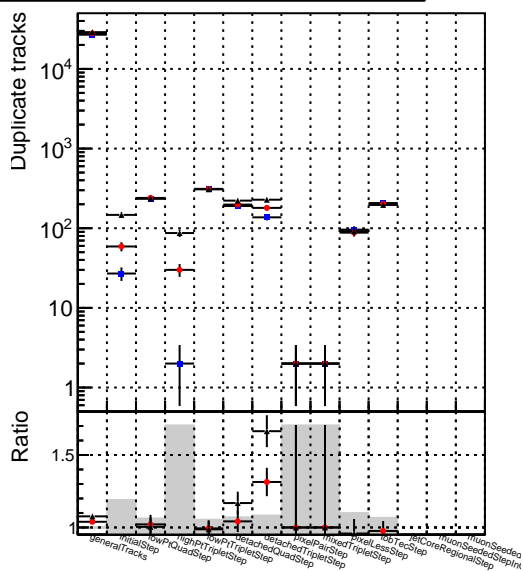

Number of tracks vs collection

Number of true tracks vs collection

- DQM_mkFit_TTbarPU50_extractedGeoms_rescaleError100
- DQM_mkFit_TTbarPU50_extractedGeoms_rescaleError100_pTCutOverlap0p0
- DQM_mkFit_TTbarPU50_extractedGeoms_rescaleError100_pTCutOverlap0p0_dynamicChi2CutOverlap

Number

Number of pileup tracks vs collection