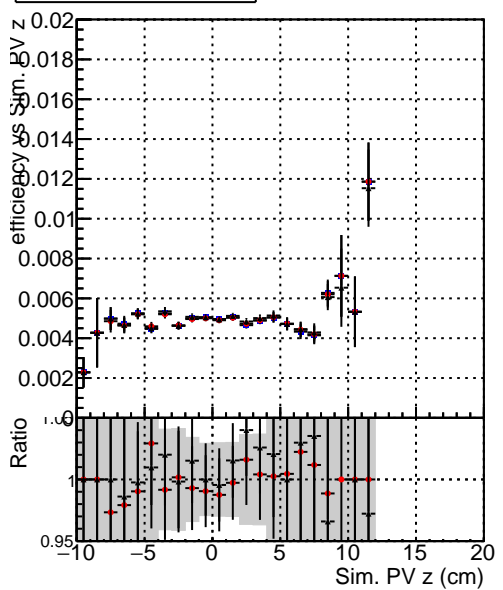

Efficiency vs vertpos**fake+duplicates vs vert r****Efficiency vs vert z****fake+duplicates vs. z****Efficiency vs. sim PV z****fake+duplicates vs Sim. PV z**

- DQM_mkFit_TTbarPU50_extractedGeoms_rescaleError100
- DQM_mkFit_TTbarPU50_extractedGeoms_rescaleError100_pTCutOverlap0p0
- DQM_mkFit_TTbarPU50_extractedGeoms_rescaleError100_pTCutOverlap0p0_dynamicChi2CutOverlap