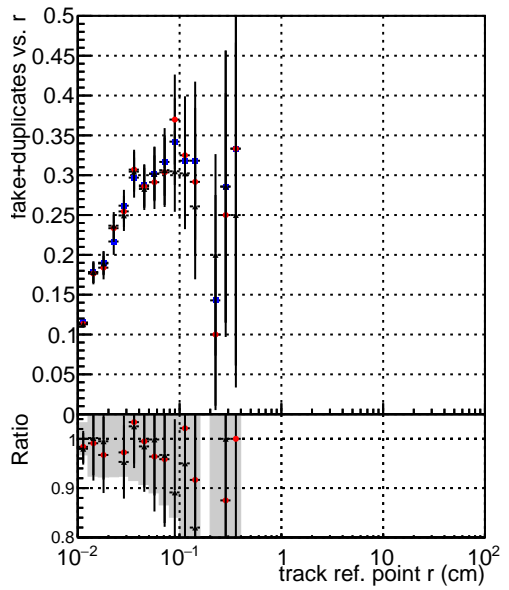

Efficiency vs vertpos**fake+duplicates vs vert r****Efficiency vs vert z****fake+duplicates vs. z****Efficiency vs. sim PV z****fake+duplicates vs Sim. PV z**

- DQM_mkFit_TTbarPU50_extractedGeoms_rescaleError100
- DQM_mkFit_TTbarPU50_extractedGeoms_rescaleError100_pTCutOverlap0p0
- DQM_mkFit_TTbarPU50_extractedGeoms_rescaleError100_pTCutOverlap0p0_dynamicChi2CutOverlap