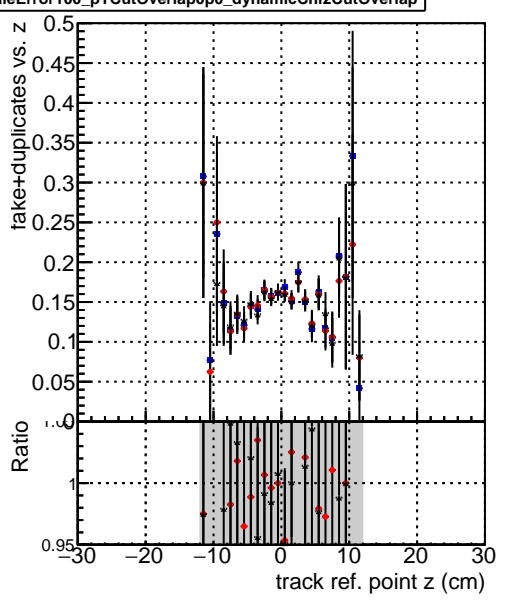

Efficiency vs vertpos**fake+duplicates vs vert r****Efficiency vs vert z****fake+duplicates vs. z****Efficiency vs. sim PV z****fake+duplicates vs Sim. PV z**

- DQM_mkFit_TTbarPU50_extractedGeoms_rescaleError100
- DQM_mkFit_TTbarPU50_extractedGeoms_rescaleError100_pTCutOverlap0p0
- DQM_mkFit_TTbarPU50_extractedGeoms_rescaleError100_pTCutOverlap0p0_dynamicChi2CutOverlap