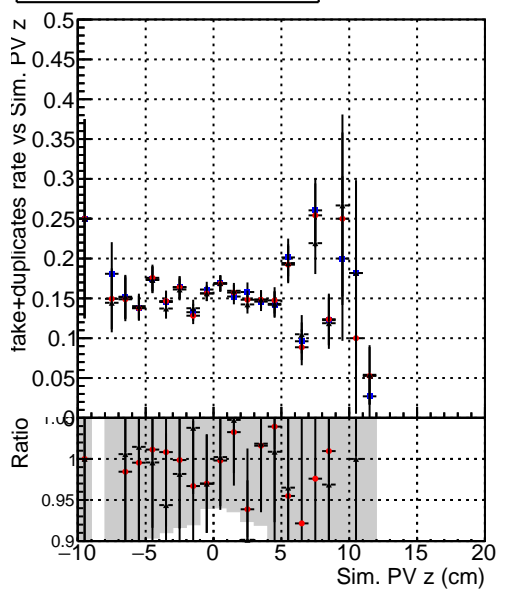

Efficiency vs vertpos**fake+duplicates vs vert r****Efficiency vs vert z****fake+duplicates vs. z****Efficiency vs. sim PV z****fake+duplicates vs Sim. PV z**

- DQM_mkFit_TTbarPU50_extractedGeoms_rescaleError100
- DQM_mkFit_TTbarPU50_extractedGeoms_rescaleError100_pTCutOverlap0p0
- DQM_mkFit_TTbarPU50_extractedGeoms_rescaleError100_pTCutOverlap0p0_dynamicChi2CutOverlap