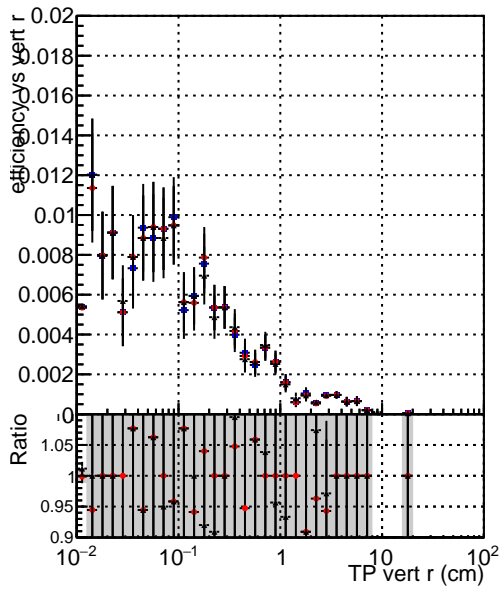

Efficiency vs vertpos**fake+duplicates vs vert r****Efficiency vs vert z****fake+duplicates vs. z****Efficiency vs. sim PV z****fake+duplicates vs Sim. PV z**

- DQM_mkFit_TTbarPU50_extractedGeoms_rescaleError100
- DQM_mkFit_TTbarPU50_extractedGeoms_rescaleError100_pTCutOverlap0p0
- DQM_mkFit_TTbarPU50_extractedGeoms_rescaleError100_pTCutOverlap0p0_dynamicChi2CutOverlap