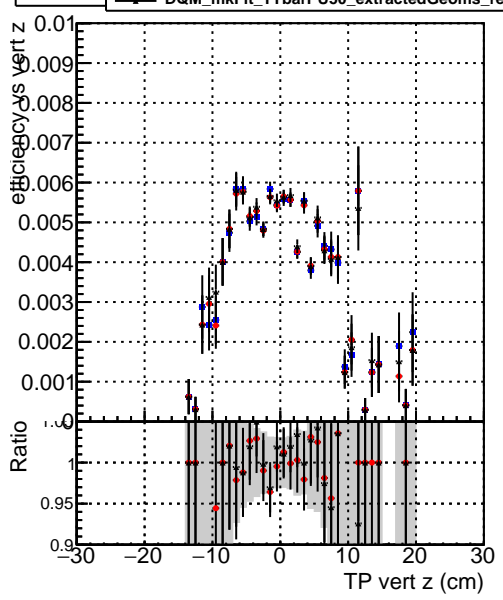

Efficiency vs vertpos**fake+duplicates vs vert r****Efficiency vs vert z****fake+duplicates vs. z****Efficiency vs. sim PV z****fake+duplicates vs Sim. PV z**

- DQM_mkFit_TTbarPU50_extractedGeoms_rescaleError100
- DQM_mkFit_TTbarPU50_extractedGeoms_rescaleError100_pTCutOverlap0p0
- DQM_mkFit_TTbarPU50_extractedGeoms_rescaleError100_pTCutOverlap0p0_dynamicChi2CutOverlap