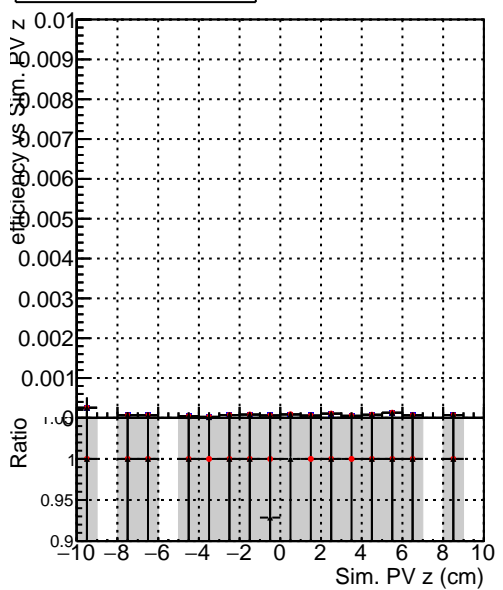

Efficiency vs vertpos**fake+duplicates vs vert r****Efficiency**

- DQM_mkFit_TTbarPU50_extractedGeoms_rescaleError100
- DQM_mkFit_TTbarPU50_extractedGeoms_rescaleError100_pTCutOverlap0p0
- DQM_mkFit_TTbarPU50_extractedGeoms_rescaleError100_pTCutOverlap0p0_dynamicChi2CutOverlap

**Efficiency vs. sim PV z****fake+duplicates vs Sim. PV z**