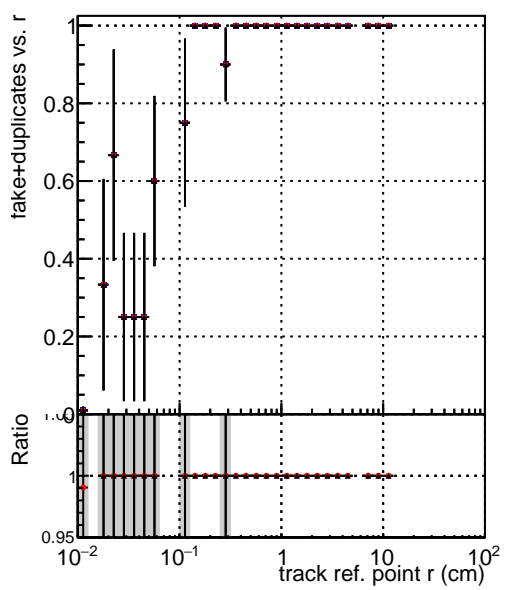

Efficiency vs vertpos**fake+duplicates vs vert r****Efficiency**

- DQM_mkFit_TTbarPU50_extractedGeoms_rescaleError100
- DQM_mkFit_TTbarPU50_extractedGeoms_rescaleError100_pTCutOverlap0p0
- DQM_mkFit_TTbarPU50_extractedGeoms_rescaleError100_pTCutOverlap0p0_dynamicChi2CutOverlap

**Efficiency vs. sim PV z****fake+duplicates vs Sim. PV z**