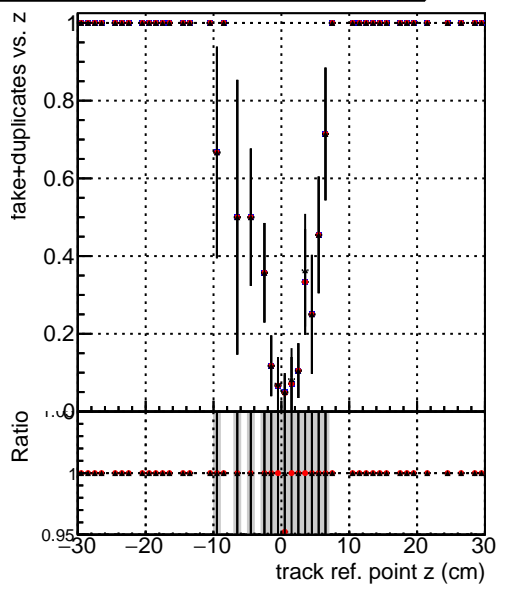

Efficiency vs vertpos**fake+duplicates vs vert r****Efficiency**

- DQM_mkFit_TTbarPU50_extractedGeoms_rescaleError100
- DQM_mkFit_TTbarPU50_extractedGeoms_rescaleError100_pTCutOverlap0p0
- DQM_mkFit_TTbarPU50_extractedGeoms_rescaleError100_pTCutOverlap0p0_dynamicChi2CutOverlap

**Efficiency vs. sim PV z****fake+duplicates vs Sim. PV z**