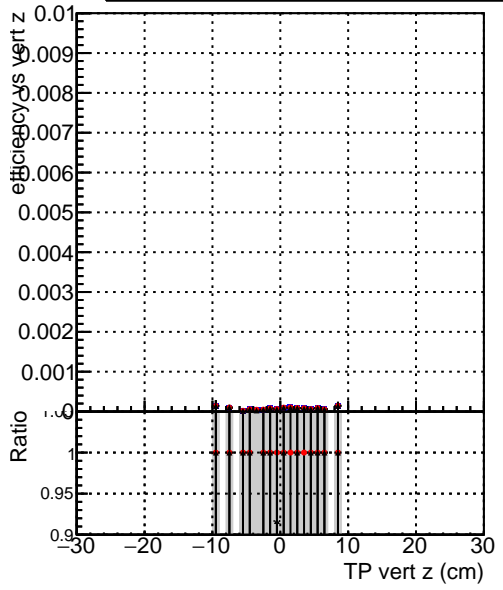

Efficiency vs vertpos**fake+duplicates vs vert r****Efficiency**

- DQM_mkFit_TTbarPU50_extractedGeoms_rescaleError100
- DQM_mkFit_TTbarPU50_extractedGeoms_rescaleError100_pTCutOverlap0p0
- DQM_mkFit_TTbarPU50_extractedGeoms_rescaleError100_pTCutOverlap0p0_dynamicChi2CutOverlap

**Efficiency vs. sim PV z****fake+duplicates vs Sim. PV z**