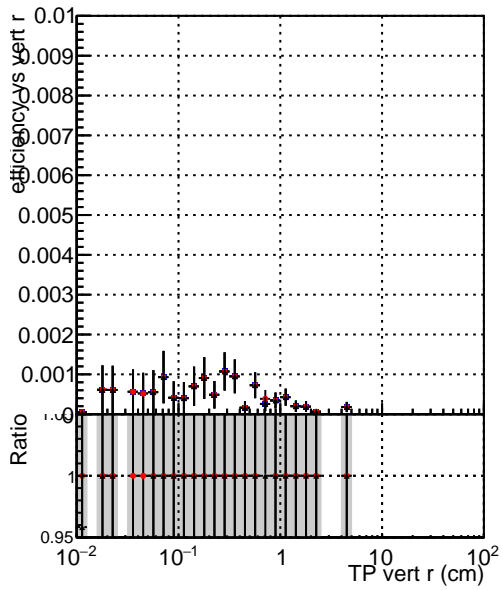

Efficiency vs vertpos**fake+duplicates vs vert r****Efficiency**

- DQM_mkFit_TTbarPU50_extractedGeoms_rescaleError100
- DQM_mkFit_TTbarPU50_extractedGeoms_rescaleError100_pTCutOverlap0p0
- DQM_mkFit_TTbarPU50_extractedGeoms_rescaleError100_pTCutOverlap0p0_dynamicChi2CutOverlap

**Efficiency vs. sim PV z****fake+duplicates vs Sim. PV z**