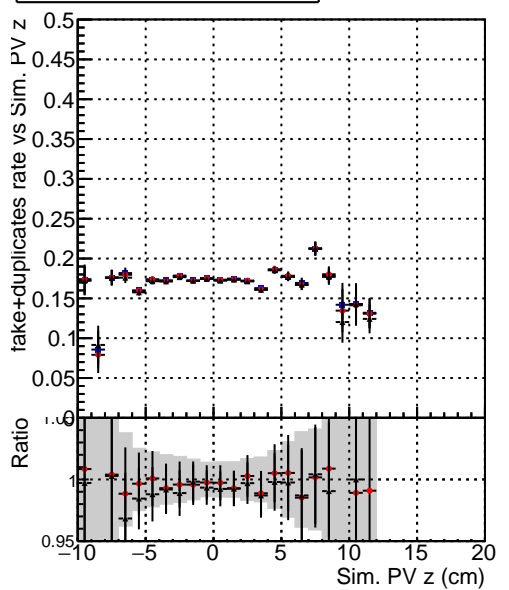

Efficiency vs vertpos**fake+duplicates vs vert r****Efficiency vs vert z****fake+duplicates vs. z****Efficiency vs. sim PV z****fake+duplicates vs Sim. PV z**

—●— DQM_mkFit_TTbarPU50_extractedGeoms_rescaleError100
—●— DQM_mkFit_TTbarPU50_extractedGeoms_rescaleError100_pTCutOverlap0p0
—●— DQM_mkFit_TTbarPU50_extractedGeoms_rescaleError100_pTCutOverlap0p0_dynamicChi2CutOverlap