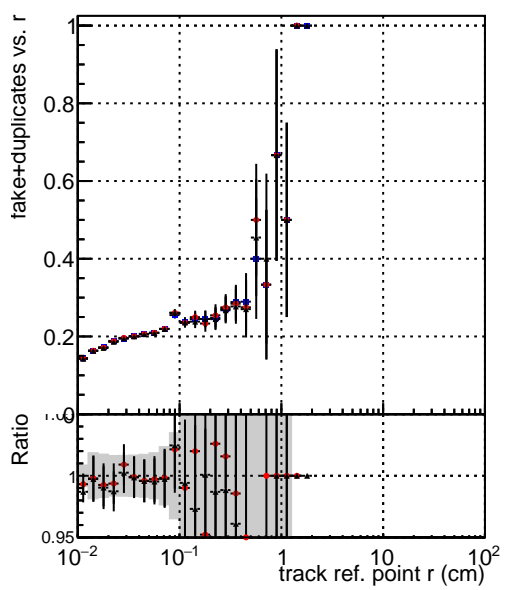

Efficiency vs vertpos**fake+duplicates vs vert r****Efficiency vs vert z****fake+duplicates vs. z****Efficiency vs. sim PV z****fake+duplicates vs Sim. PV z**

—●— DQM_mkFit_TTbarPU50_extractedGeoms_rescaleError100
—●— DQM_mkFit_TTbarPU50_extractedGeoms_rescaleError100_pTCutOverlap0p0
—●— DQM_mkFit_TTbarPU50_extractedGeoms_rescaleError100_pTCutOverlap0p0_dynamicChi2CutOverlap