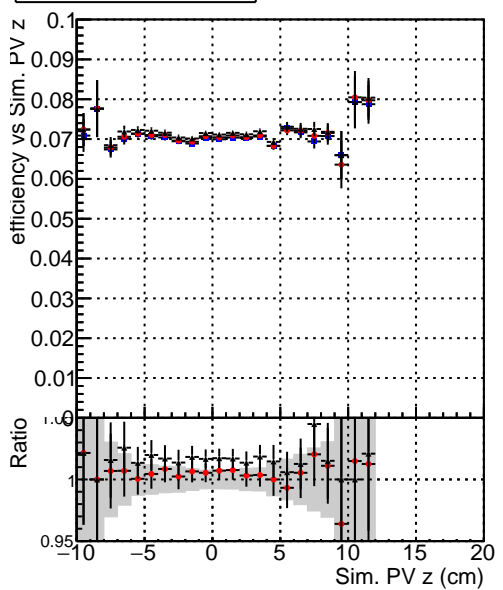

Efficiency vs vertpos**fake+duplicates vs vert r****Efficiency vs vert z****fake+duplicates vs. z****Efficiency vs. sim PV z****fake+duplicates vs Sim. PV z**

—●— DQM_mkFit_TTbarPU50_extractedGeoms_rescaleError100
—●— DQM_mkFit_TTbarPU50_extractedGeoms_rescaleError100_pTCutOverlap0p0
—●— DQM_mkFit_TTbarPU50_extractedGeoms_rescaleError100_pTCutOverlap0p0_dynamicChi2CutOverlap