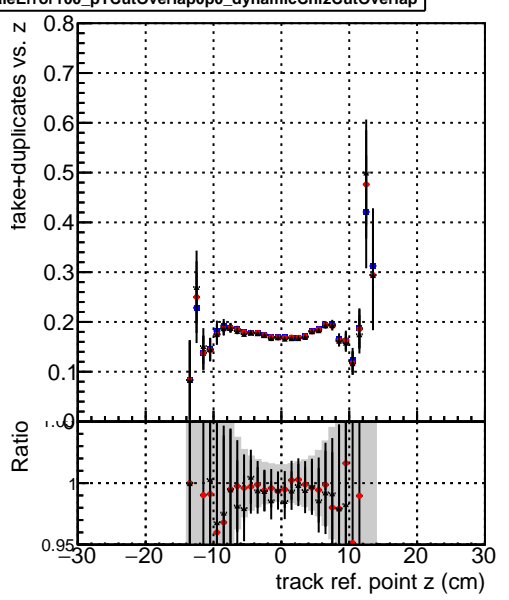

Efficiency vs vertpos**fake+duplicates vs vert r****Efficiency vs vert z****fake+duplicates vs. z****Efficiency vs. sim PV z****fake+duplicates vs Sim. PV z**

—●— DQM_mkFit_TTbarPU50_extractedGeoms_rescaleError100
—●— DQM_mkFit_TTbarPU50_extractedGeoms_rescaleError100_pTCutOverlap0p0
—●— DQM_mkFit_TTbarPU50_extractedGeoms_rescaleError100_pTCutOverlap0p0_dynamicChi2CutOverlap