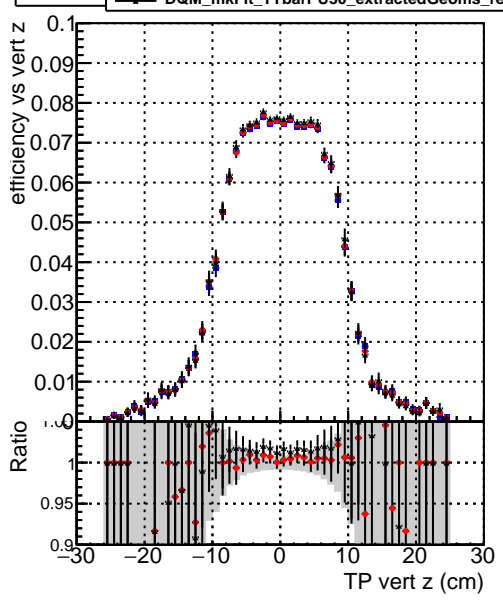

Efficiency vs vertpos**fake+duplicates vs vert r****Efficiency vs vert z****fake+duplicates vs. z****Efficiency vs. sim PV z****fake+duplicates vs Sim. PV z**

—●— DQM_mkFit_TTbarPU50_extractedGeoms_rescaleError100
—●— DQM_mkFit_TTbarPU50_extractedGeoms_rescaleError100_pTCutOverlap0p0
—●— DQM_mkFit_TTbarPU50_extractedGeoms_rescaleError100_pTCutOverlap0p0_dynamicChi2CutOverlap