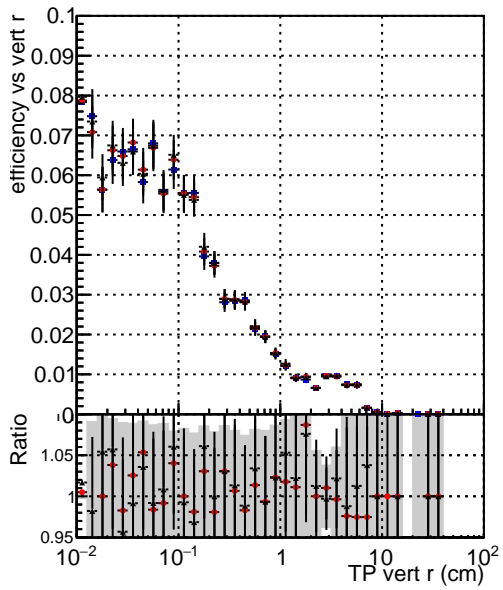

Efficiency vs vertpos**fake+duplicates vs vert r****Efficiency vs vert z****fake+duplicates vs. z****Efficiency vs. sim PV z****fake+duplicates vs Sim. PV z**

—●— DQM_mkFit_TTbarPU50_extractedGeoms_rescaleError100
—●— DQM_mkFit_TTbarPU50_extractedGeoms_rescaleError100_pTCutOverlap0p0
—●— DQM_mkFit_TTbarPU50_extractedGeoms_rescaleError100_pTCutOverlap0p0_dynamicChi2CutOverlap