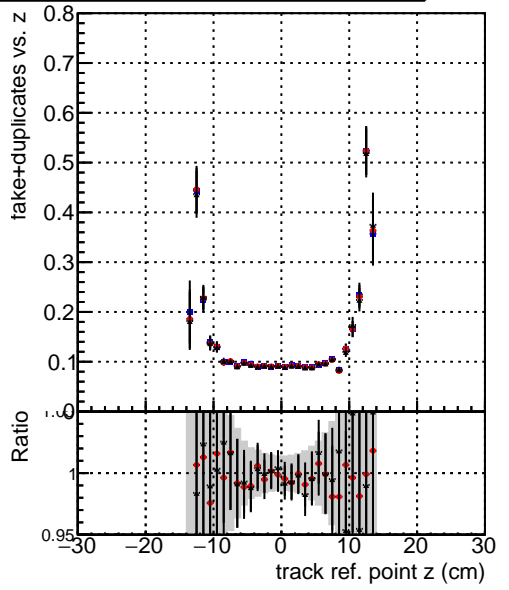

**Efficiency vs vertpos****fake+duplicates vs vert r****Efficiency**

- DQM\_mkFit\_TTbarPU50\_extractedGeoms\_rescaleError100
- DQM\_mkFit\_TTbarPU50\_extractedGeoms\_rescaleError100\_pTCutOverlap0p0
- DQM\_mkFit\_TTbarPU50\_extractedGeoms\_rescaleError100\_pTCutOverlap0p0\_dynamicChi2CutOverlap

**Efficiency vs. sim PV z****fake+duplicates vs Sim. PV z**