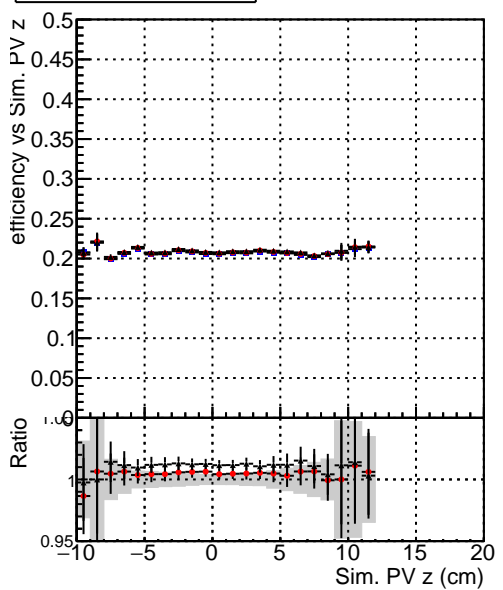

**Efficiency vs vertpos****fake+duplicates vs vert r****Efficiency**

- DQM\_mkFit\_TTbarPU50\_extractedGeoms\_rescaleError100
- DQM\_mkFit\_TTbarPU50\_extractedGeoms\_rescaleError100\_pTCutOverlap0p0
- DQM\_mkFit\_TTbarPU50\_extractedGeoms\_rescaleError100\_pTCutOverlap0p0\_dynamicChi2CutOverlap

**Efficiency vs. sim PV z****fake+duplicates vs Sim. PV z**