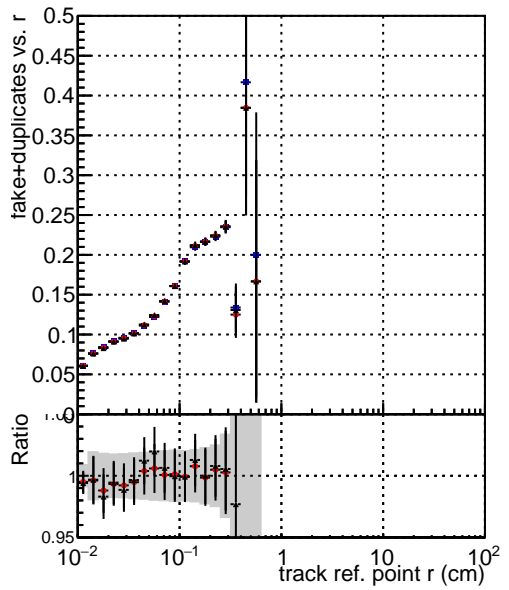

**Efficiency vs vertpos****fake+duplicates vs vert r****Efficiency**

- DQM\_mkFit\_TTbarPU50\_extractedGeoms\_rescaleError100
- DQM\_mkFit\_TTbarPU50\_extractedGeoms\_rescaleError100\_pTCutOverlap0p0
- DQM\_mkFit\_TTbarPU50\_extractedGeoms\_rescaleError100\_pTCutOverlap0p0\_dynamicChi2CutOverlap

**Efficiency vs. sim PV z****fake+duplicates vs Sim. PV z**