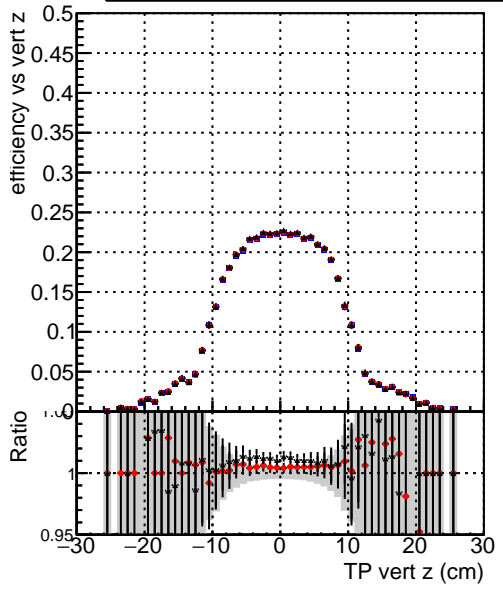

**Efficiency vs vertpos****fake+duplicates vs vert r****Efficiency**

- DQM\_mkFit\_TTbarPU50\_extractedGeoms\_rescaleError100
- DQM\_mkFit\_TTbarPU50\_extractedGeoms\_rescaleError100\_pTCutOverlap0p0
- DQM\_mkFit\_TTbarPU50\_extractedGeoms\_rescaleError100\_pTCutOverlap0p0\_dynamicChi2CutOverlap

**Efficiency vs. sim PV z****fake+duplicates vs Sim. PV z**