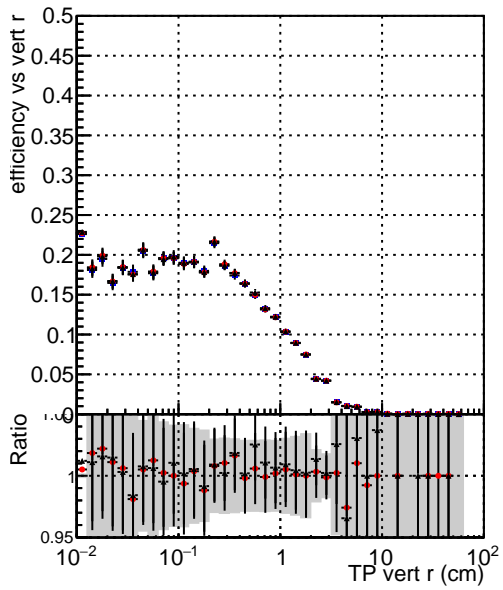

**Efficiency vs vertpos****fake+duplicates vs vert r****Efficiency**

- DQM\_mkFit\_TTbarPU50\_extractedGeoms\_rescaleError100
- DQM\_mkFit\_TTbarPU50\_extractedGeoms\_rescaleError100\_pTCutOverlap0p0
- DQM\_mkFit\_TTbarPU50\_extractedGeoms\_rescaleError100\_pTCutOverlap0p0\_dynamicChi2CutOverlap

**Efficiency vs. sim PV z****fake+duplicates vs Sim. PV z**