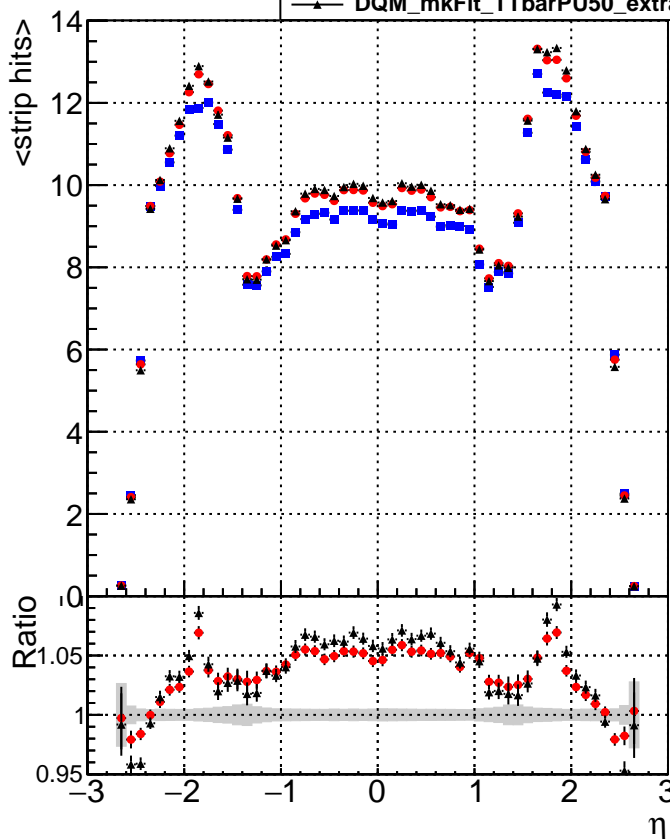

mean # STRIP hits vs eta