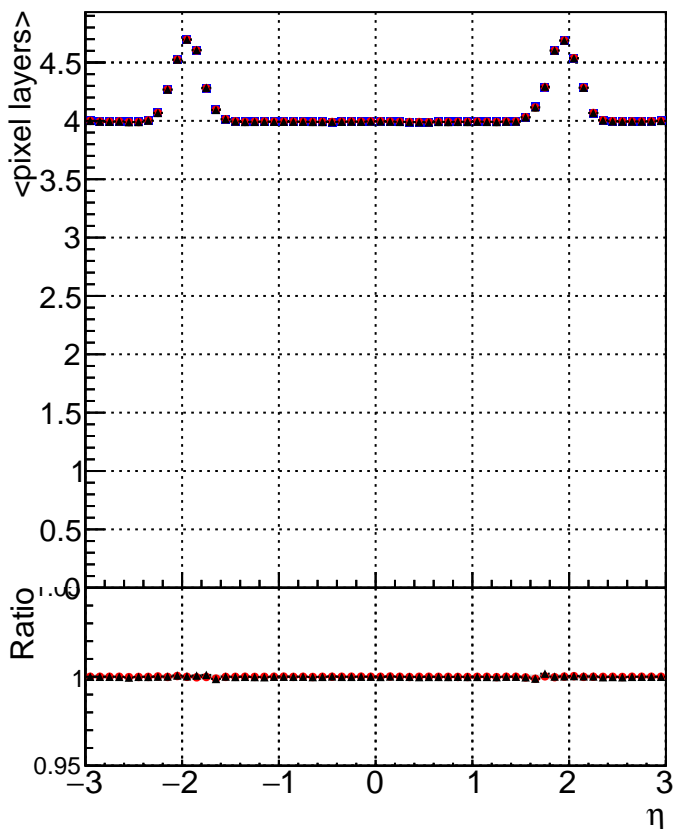

mean # PXL Layers with measurement vs eta