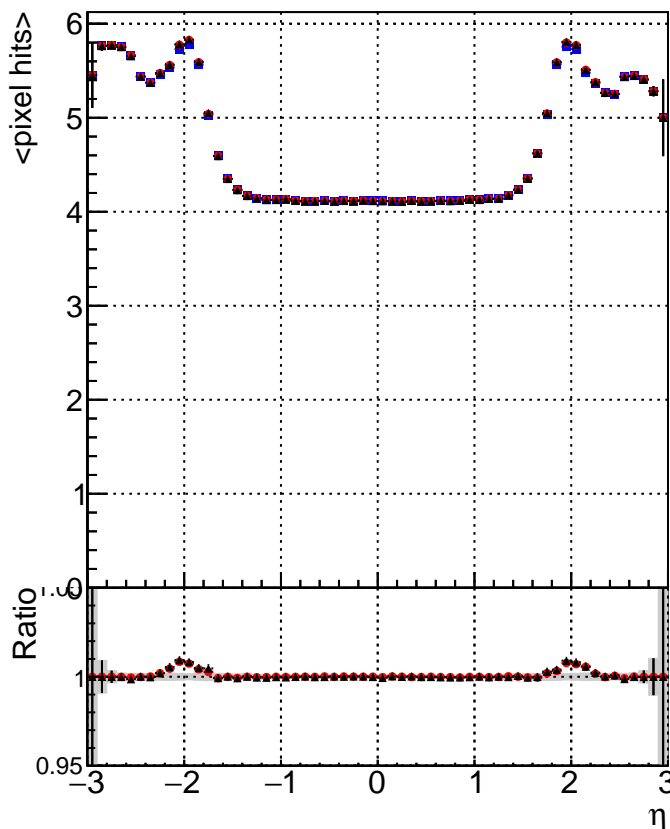

mean # PXL hits vs eta