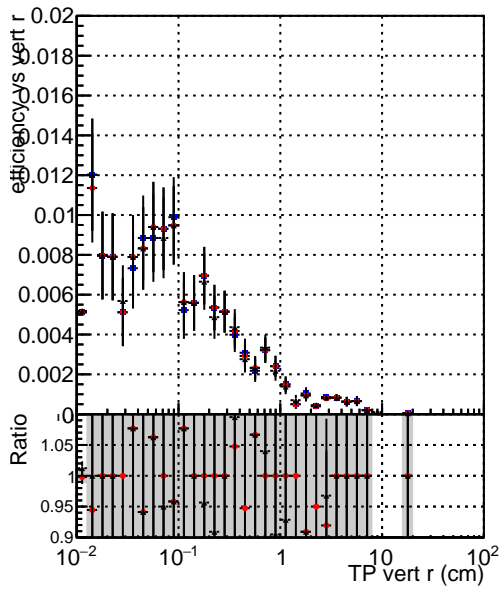

Efficiency vs vertpos**fake+duplicates vs vert r****Efficiency**

- DQM_mkFit_TTbarPU50_extractedGeoms_rescaleError100
- DQM_mkFit_TTbarPU50_extractedGeoms_rescaleError100_pTCutOverlap0p0
- DQM_mkFit_TTbarPU50_extractedGeoms_rescaleError100_pTCutOverlap0p0_dynamicChi2CutOverlap

**Efficiency vs. sim PV z****fake+duplicates vs Sim. PV z**