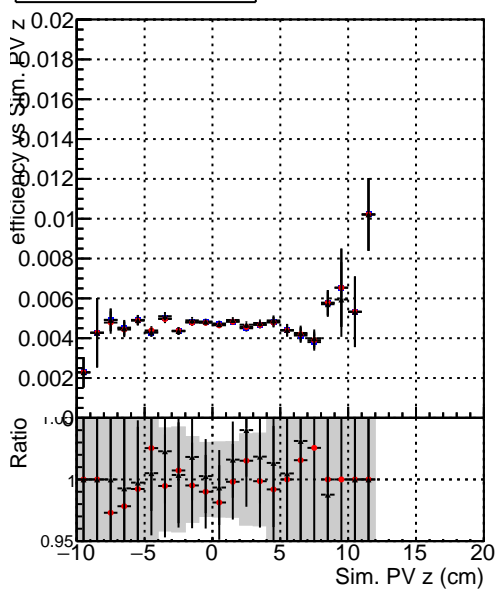

Efficiency vs vertpos**fake+duplicates vs vert r****Efficiency**

- DQM_mkFit_TTbarPU50_extractedGeoms_rescaleError100
- DQM_mkFit_TTbarPU50_extractedGeoms_rescaleError100_pTCutOverlap0p0
- DQM_mkFit_TTbarPU50_extractedGeoms_rescaleError100_pTCutOverlap0p0_dynamicChi2CutOverlap

**Efficiency vs. sim PV z****fake+duplicates vs Sim. PV z**