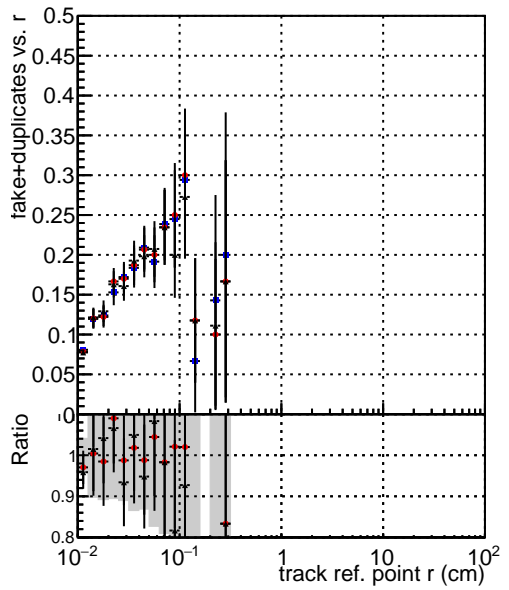

Efficiency vs vertpos**fake+duplicates vs vert r****Efficiency**

- DQM_mkFit_TTbarPU50_extractedGeoms_rescaleError100
- DQM_mkFit_TTbarPU50_extractedGeoms_rescaleError100_pTCutOverlap0p0
- DQM_mkFit_TTbarPU50_extractedGeoms_rescaleError100_pTCutOverlap0p0_dynamicChi2CutOverlap

**Efficiency vs. sim PV z****fake+duplicates vs Sim. PV z**