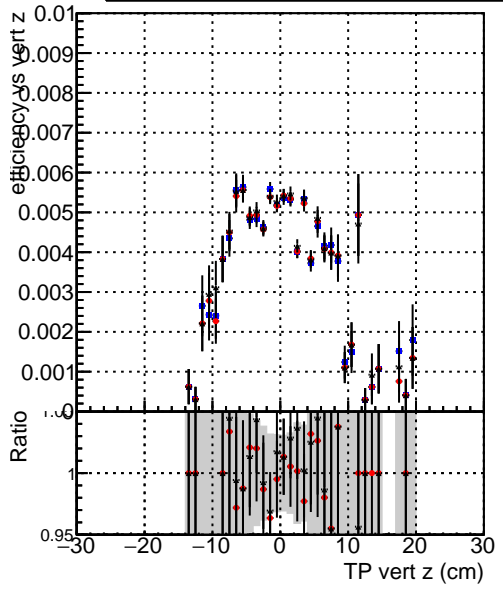

Efficiency vs vertpos**fake+duplicates vs vert r****Efficiency**

- DQM_mkFit_TTbarPU50_extractedGeoms_rescaleError100
- DQM_mkFit_TTbarPU50_extractedGeoms_rescaleError100_pTCutOverlap0p0
- DQM_mkFit_TTbarPU50_extractedGeoms_rescaleError100_pTCutOverlap0p0_dynamicChi2CutOverlap

**Efficiency vs. sim PV z****fake+duplicates vs Sim. PV z**