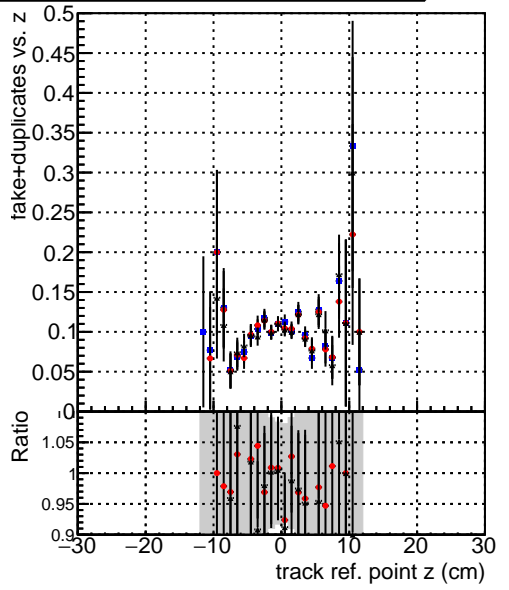

Efficiency vs vertpos**fake+duplicates vs vert r****Efficiency**

- DQM_mkFit_TTbarPU50_extractedGeoms_rescaleError100
- DQM_mkFit_TTbarPU50_extractedGeoms_rescaleError100_pTCutOverlap0p0
- DQM_mkFit_TTbarPU50_extractedGeoms_rescaleError100_pTCutOverlap0p0_dynamicChi2CutOverlap

**Efficiency vs. sim PV z****fake+duplicates vs Sim. PV z**