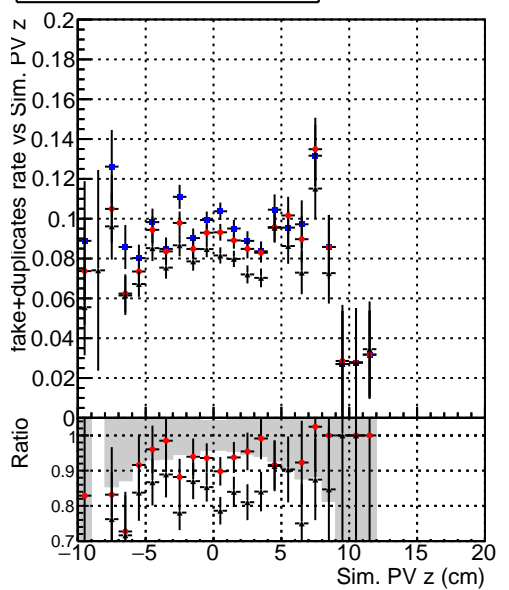

Efficiency vs vertpos**fake+duplicates vs vert r****Efficiency vs vert z****fake+duplicates vs vert z****Efficiency vs. sim PV z****fake+duplicates vs Sim. PV z**

—+ DQM_mkFit_TTbarPU50_extractedGeoms_rescaleError100
—+ DQM_mkFit_TTbarPU50_extractedGeoms_rescaleError100_pTCutOverlap0p0
—+ DQM_mkFit_TTbarPU50_extractedGeoms_rescaleError100_pTCutOverlap0p0_dynamicChi2CutOverlap