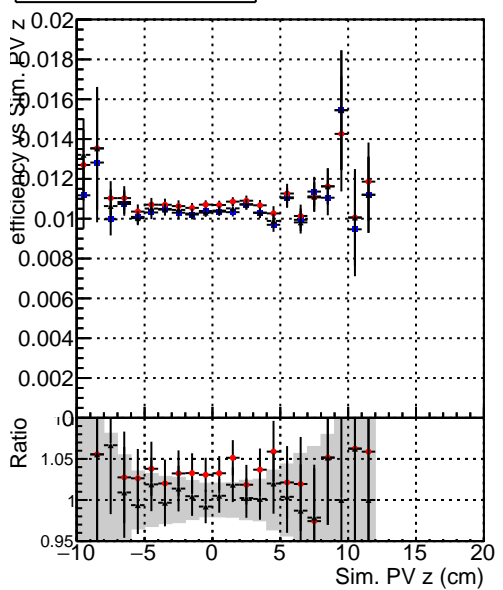

Efficiency vs vertpos**fake+duplicates vs vert r****Efficiency vs vert z****fake+duplicates vs vert z****Efficiency vs. sim PV z****fake+duplicates vs Sim. PV z**

—+ DQM_mkFit_TTbarPU50_extractedGeoms_rescaleError100
—+ DQM_mkFit_TTbarPU50_extractedGeoms_rescaleError100_pTCutOverlap0p0
—+ DQM_mkFit_TTbarPU50_extractedGeoms_rescaleError100_pTCutOverlap0p0_dynamicChi2CutOverlap