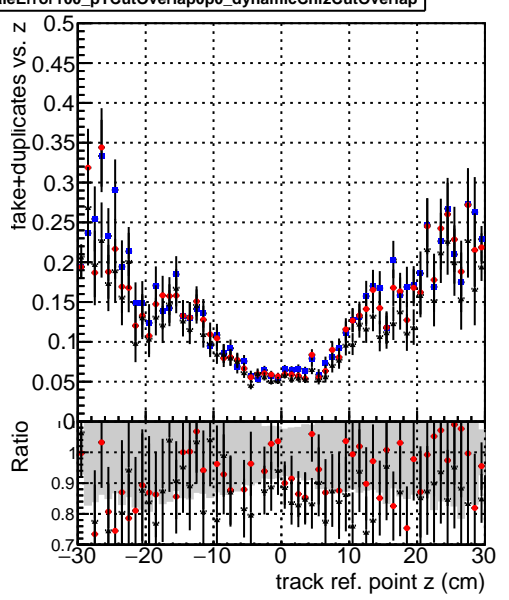

Efficiency vs vertpos**fake+duplicates vs vert r****Efficiency vs vert z****fake+duplicates vs vert z****Efficiency vs. sim PV z****fake+duplicates vs Sim. PV z**

—+ DQM_mkFit_TTbarPU50_extractedGeoms_rescaleError100
—+ DQM_mkFit_TTbarPU50_extractedGeoms_rescaleError100_pTCutOverlap0p0
—+ DQM_mkFit_TTbarPU50_extractedGeoms_rescaleError100_pTCutOverlap0p0_dynamicChi2CutOverlap