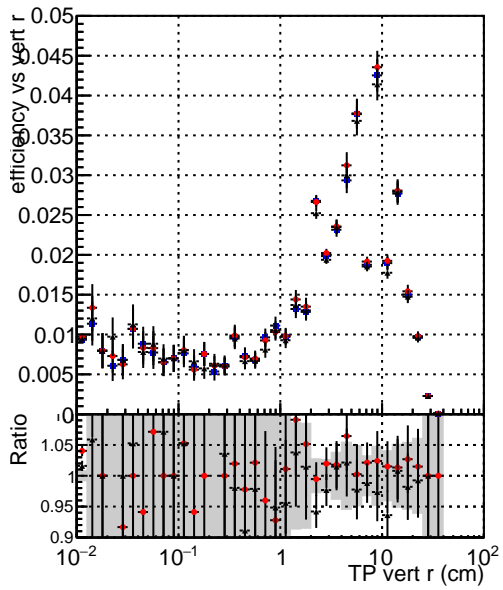

Efficiency vs vertpos**fake+duplicates vs vert r****Efficiency vs vert z****fake+duplicates vs vert z****Efficiency vs. sim PV z****fake+duplicates vs Sim. PV z**

—+ DQM_mkFit_TTbarPU50_extractedGeoms_rescaleError100
—+ DQM_mkFit_TTbarPU50_extractedGeoms_rescaleError100_pTCutOverlap0p0
—+ DQM_mkFit_TTbarPU50_extractedGeoms_rescaleError100_pTCutOverlap0p0_dynamicChi2CutOverlap