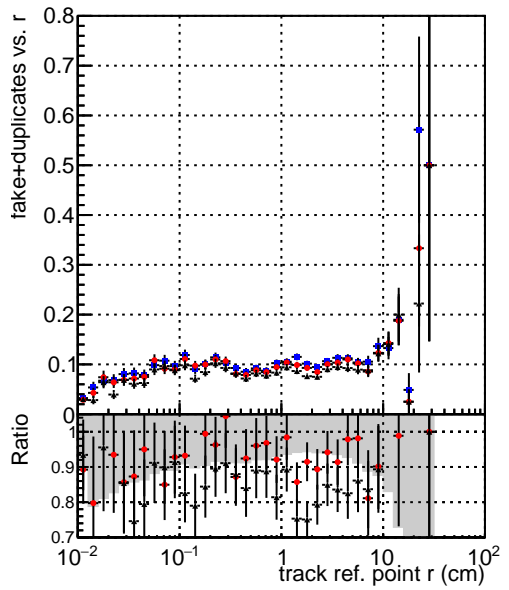

Efficiency vs vertpos**fake+duplicates vs vert r****Efficiency vs vert z****fake+duplicates vs vert z****Efficiency vs. sim PV z****fake+duplicates vs Sim. PV z**

—+ DQM_mkFit_TTbarPU50_extractedGeoms_rescaleError100
—+ DQM_mkFit_TTbarPU50_extractedGeoms_rescaleError100_pTCutOverlap0p0
—+ DQM_mkFit_TTbarPU50_extractedGeoms_rescaleError100_pTCutOverlap0p0_dynamicChi2CutOverlap