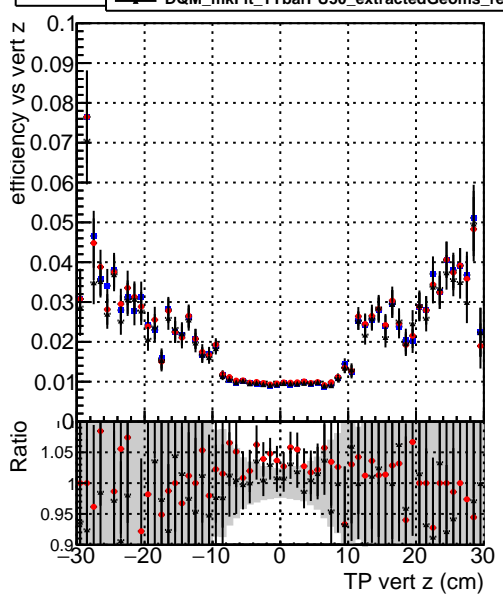

Efficiency vs vertpos**fake+duplicates vs vert r****Efficiency vs vert z****fake+duplicates vs vert z****Efficiency vs. sim PV z****fake+duplicates vs Sim. PV z**

—+ DQM_mkFit_TTbarPU50_extractedGeoms_rescaleError100
—+ DQM_mkFit_TTbarPU50_extractedGeoms_rescaleError100_pTCutOverlap0p0
—+ DQM_mkFit_TTbarPU50_extractedGeoms_rescaleError100_pTCutOverlap0p0_dynamicChi2CutOverlap