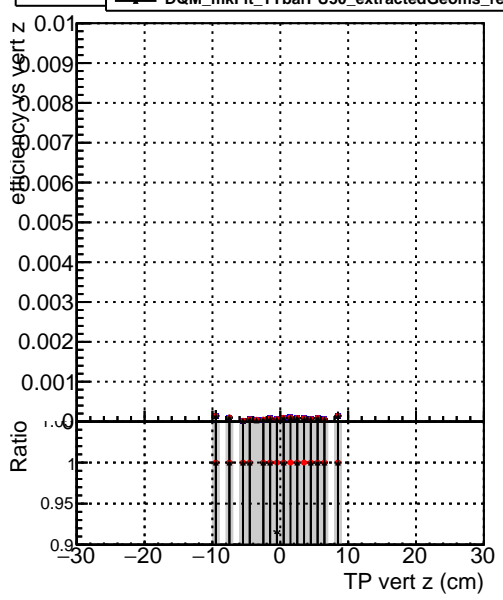

Efficiency vs vertpos**fake+duplicates vs vert r****Efficiency vs. sim PV z****fake+duplicates vs. sim. PV z****Efficiency vs. sim PV z****fake+duplicates vs Sim. PV z**

—●— DQM_mkFit_TTbarPU50_extractedGeoms_rescaleError100
—●— DQM_mkFit_TTbarPU50_extractedGeoms_rescaleError100_pTCutOverlap0p0
—●— DQM_mkFit_TTbarPU50_extractedGeoms_rescaleError100_pTCutOverlap0p0_dynamicChi2CutOverlap