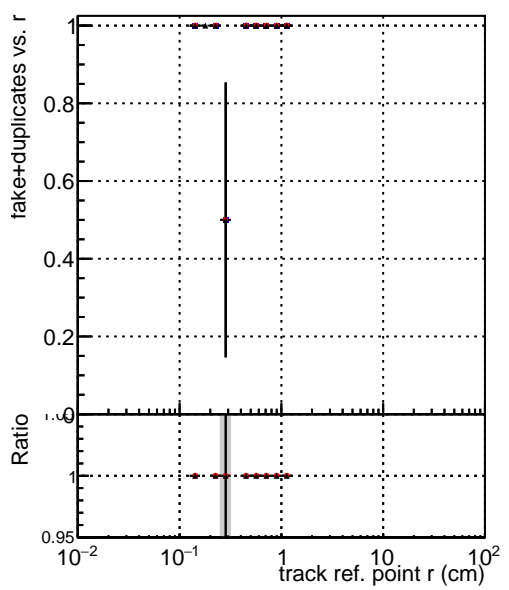

Efficiency vs vertpos**fake+duplicates vs vert r****Efficiency vs. sim PV z****fake+duplicates vs. sim. PV z****Efficiency vs. sim PV z****fake+duplicates vs Sim. PV z**

—●— DQM_mkFit_TTbarPU50_extractedGeoms_rescaleError100
—●— DQM_mkFit_TTbarPU50_extractedGeoms_rescaleError100_pTCutOverlap0p0
—●— DQM_mkFit_TTbarPU50_extractedGeoms_rescaleError100_pTCutOverlap0p0_dynamicChi2CutOverlap