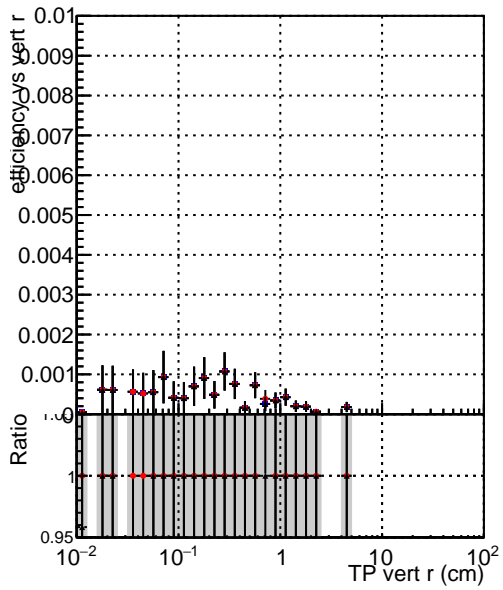

Efficiency vs vertpos**fake+duplicates vs vert r****Efficiency vs. sim PV z****fake+duplicates vs. sim. PV z****Efficiency vs. sim PV z****fake+duplicates vs Sim. PV z**

—●— DQM_mkFit_TTbarPU50_extractedGeoms_rescaleError100
—●— DQM_mkFit_TTbarPU50_extractedGeoms_rescaleError100_pTCutOverlap0p0
—●— DQM_mkFit_TTbarPU50_extractedGeoms_rescaleError100_pTCutOverlap0p0_dynamicChi2CutOverlap