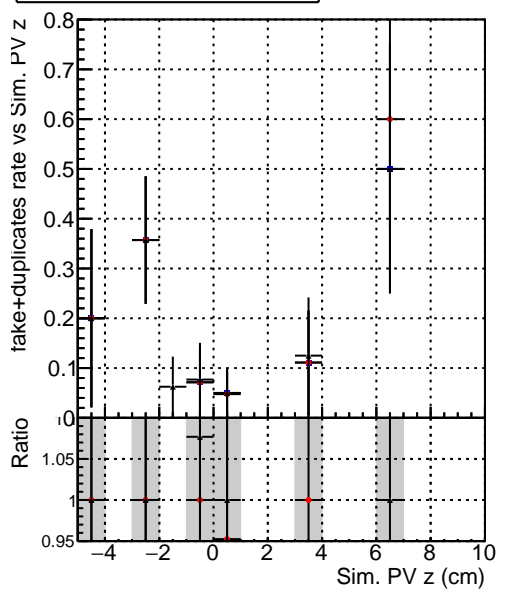

Efficiency vs vertpos**fake+duplicates vs vert r****Efficiency vs. sim PV z****fake+duplicates vs. sim. PV z****Efficiency vs. sim PV z****fake+duplicates vs Sim. PV z**

—●— DQM_mkFit_TTbarPU50_extractedGeoms_rescaleError100
—●— DQM_mkFit_TTbarPU50_extractedGeoms_rescaleError100_pTCutOverlap0p0
—●— DQM_mkFit_TTbarPU50_extractedGeoms_rescaleError100_pTCutOverlap0p0_dynamicChi2CutOverlap