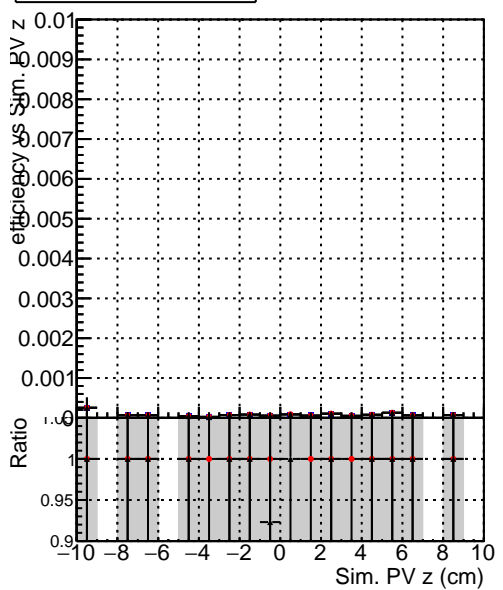

Efficiency vs vertpos**fake+duplicates vs vert r****Efficiency vs. sim PV z****fake+duplicates vs. sim. PV z****Efficiency vs. sim PV z****fake+duplicates vs Sim. PV z**

—●— DQM_mkFit_TTbarPU50_extractedGeoms_rescaleError100
—●— DQM_mkFit_TTbarPU50_extractedGeoms_rescaleError100_pTCutOverlap0p0
—●— DQM_mkFit_TTbarPU50_extractedGeoms_rescaleError100_pTCutOverlap0p0_dynamicChi2CutOverlap