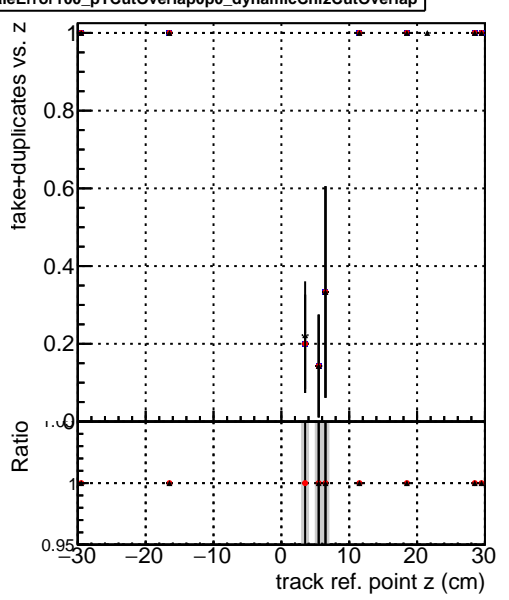

Efficiency vs vertpos**fake+duplicates vs vert r****Efficiency vs. sim PV z****fake+duplicates vs. sim. PV z****Efficiency vs. sim PV z****fake+duplicates vs Sim. PV z**

—●— DQM_mkFit_TTbarPU50_extractedGeoms_rescaleError100
—●— DQM_mkFit_TTbarPU50_extractedGeoms_rescaleError100_pTCutOverlap0p0
—●— DQM_mkFit_TTbarPU50_extractedGeoms_rescaleError100_pTCutOverlap0p0_dynamicChi2CutOverlap