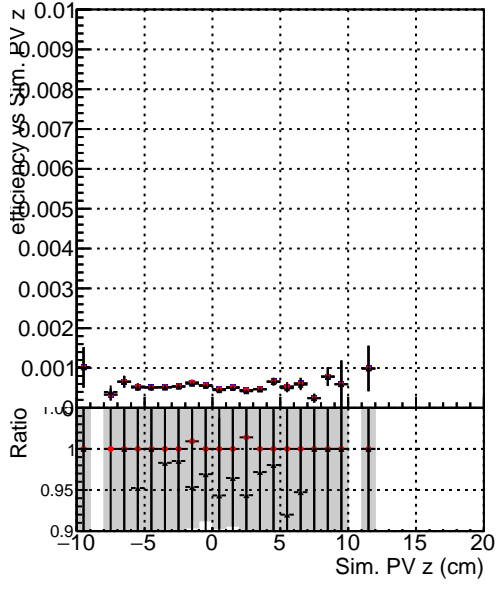

Efficiency vs vertpos**fake+duplicates vs vert r**

■ DQM_mkFit_TTbarPU50_extractedGeoms_rescaleError100
■ DQM_mkFit_TTbarPU50_extractedGeoms_rescaleError100_pTCutOverlap0p0
■ DQM_mkFit_TTbarPU50_extractedGeoms_rescaleError100_pTCutOverlap0p0_dynamicChi2CutOverlap

Efficiency vs vert z**Efficiency vs. sim PV z****fake+duplicates vs Sim. PV z**