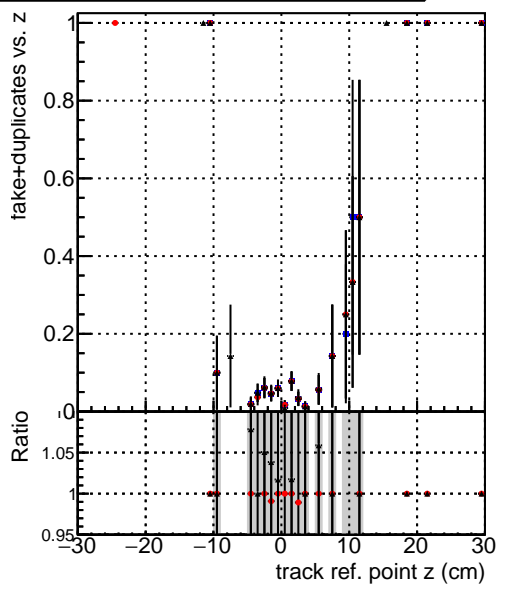

Efficiency vs vertpos**fake+duplicates vs vert r**

■ DQM_mkFit_TTbarPU50_extractedGeoms_rescaleError100
■ DQM_mkFit_TTbarPU50_extractedGeoms_rescaleError100_pTCutOverlap0p0
■ DQM_mkFit_TTbarPU50_extractedGeoms_rescaleError100_pTCutOverlap0p0_dynamicChi2CutOverlap

Efficiency vs vert z**Efficiency vs. sim PV z****fake+duplicates vs Sim. PV z**