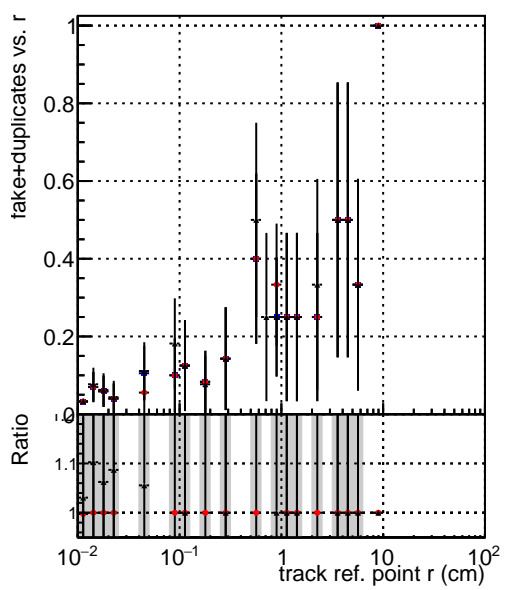

Efficiency vs vertpos**fake+duplicates vs vert r**

■ DQM_mkFit_TTbarPU50_extractedGeoms_rescaleError100
■ DQM_mkFit_TTbarPU50_extractedGeoms_rescaleError100_pTCutOverlap0p0
■ DQM_mkFit_TTbarPU50_extractedGeoms_rescaleError100_pTCutOverlap0p0_dynamicChi2CutOverlap

Efficiency vs vert z**Efficiency vs. sim PV z****fake+duplicates vs Sim. PV z**