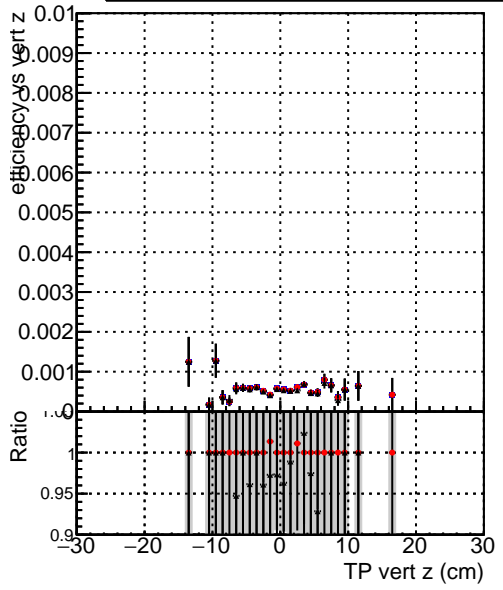

Efficiency vs vertpos**fake+duplicates vs vert r**

■ DQM_mkFit_TTbarPU50_extractedGeoms_rescaleError100
■ DQM_mkFit_TTbarPU50_extractedGeoms_rescaleError100_pTCutOverlap0p0
■ DQM_mkFit_TTbarPU50_extractedGeoms_rescaleError100_pTCutOverlap0p0_dynamicChi2CutOverlap

Efficiency vs vert z**Efficiency vs. sim PV z****fake+duplicates vs Sim. PV z**