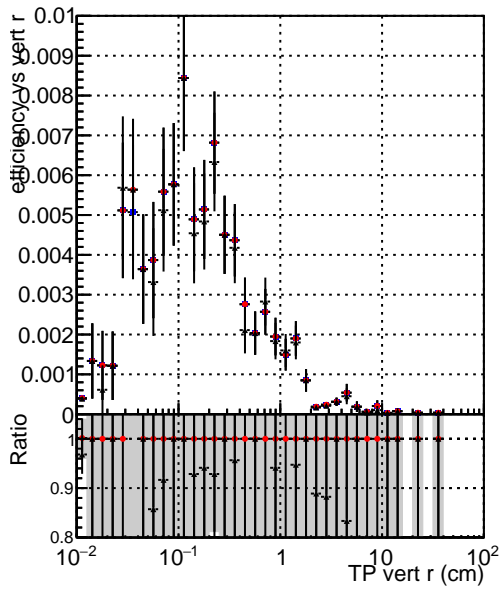

Efficiency vs vertpos**fake+duplicates vs vert r**

■ DQM_mkFit_TTbarPU50_extractedGeoms_rescaleError100
■ DQM_mkFit_TTbarPU50_extractedGeoms_rescaleError100_pTCutOverlap0p0
■ DQM_mkFit_TTbarPU50_extractedGeoms_rescaleError100_pTCutOverlap0p0_dynamicChi2CutOverlap

Efficiency vs vert z**Efficiency vs. sim PV z****fake+duplicates vs Sim. PV z**