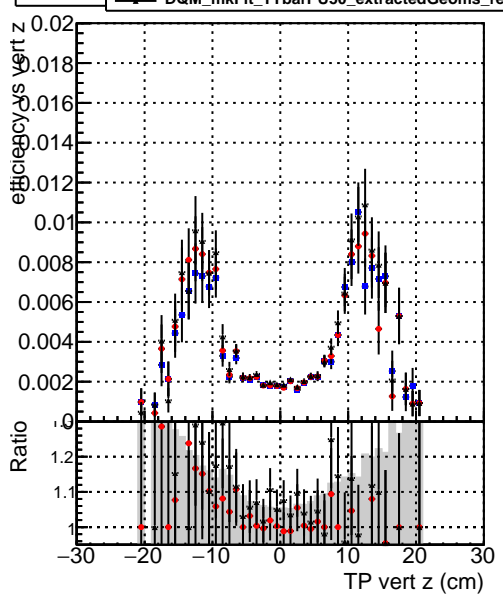

Efficiency vs vertpos**fake+duplicates vs vert r**

—• DQM_mkFit_TTbarPU50_extractedGeoms_rescaleError100
—• DQM_mkFit_TTbarPU50_extractedGeoms_rescaleError100_pTCutOverlap0p0
—• DQM_mkFit_TTbarPU50_extractedGeoms_rescaleError100_pTCutOverlap0p0_dynamicChi2CutOverlap

Efficiency vs vert z**Efficiency vs. sim PV z****fake+duplicates vs Sim. PV z**