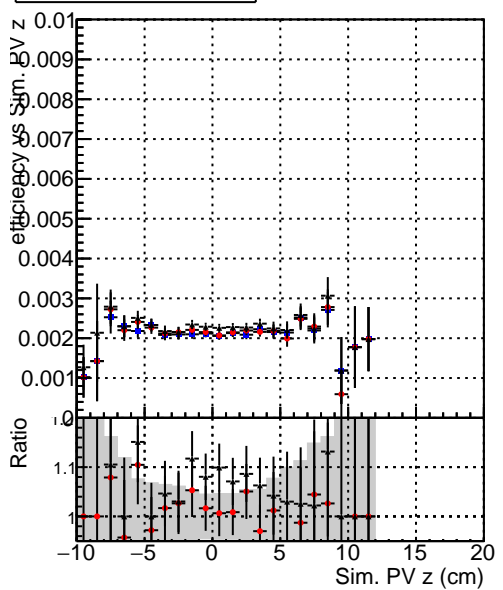

Efficiency vs vertpos**fake+duplicates vs vert r**

—• DQM_mkFit_TTbarPU50_extractedGeoms_rescaleError100
—• DQM_mkFit_TTbarPU50_extractedGeoms_rescaleError100_pTCutOverlap0p0
—• DQM_mkFit_TTbarPU50_extractedGeoms_rescaleError100_pTCutOverlap0p0_dynamicChi2CutOverlap

Efficiency vs vert z**Efficiency vs. sim PV z****fake+duplicates vs Sim. PV z**