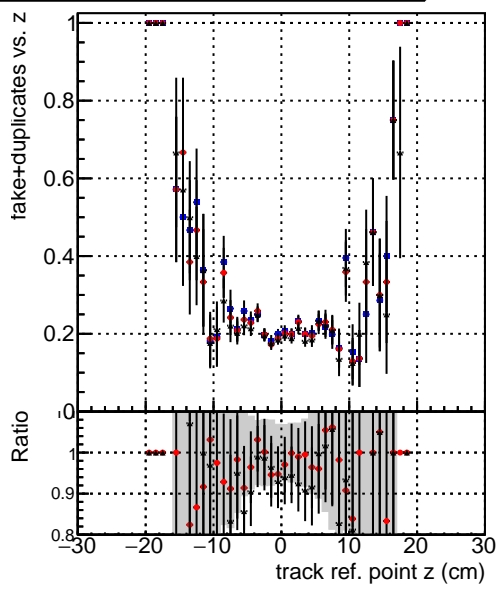

Efficiency vs vertpos**fake+duplicates vs vert r**

—• DQM_mkFit_TTbarPU50_extractedGeoms_rescaleError100
—• DQM_mkFit_TTbarPU50_extractedGeoms_rescaleError100_pTCutOverlap0p0
—• DQM_mkFit_TTbarPU50_extractedGeoms_rescaleError100_pTCutOverlap0p0_dynamicChi2CutOverlap

Efficiency vs vert z**Efficiency vs. sim PV z****fake+duplicates vs Sim. PV z**