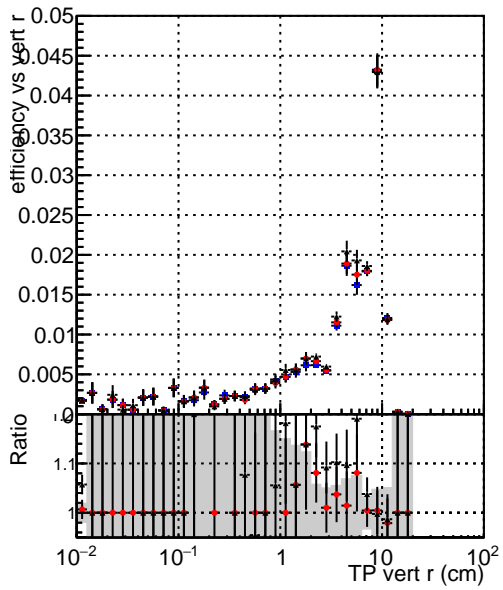

Efficiency vs vertpos**fake+duplicates vs vert r**

—• DQM_mkFit_TTbarPU50_extractedGeoms_rescaleError100
—• DQM_mkFit_TTbarPU50_extractedGeoms_rescaleError100_pTCutOverlap0p0
—• DQM_mkFit_TTbarPU50_extractedGeoms_rescaleError100_pTCutOverlap0p0_dynamicChi2CutOverlap

Efficiency vs vert z**Efficiency vs. sim PV z****fake+duplicates vs Sim. PV z**