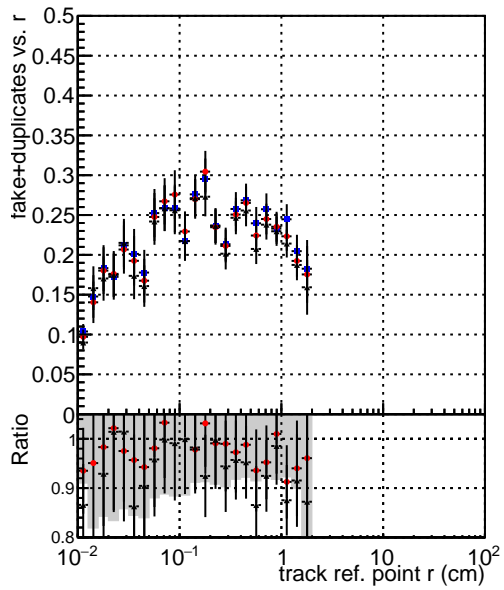

Efficiency vs vertpos**fake+duplicates vs vert r**

—• DQM_mkFit_TTbarPU50_extractedGeoms_rescaleError100
—• DQM_mkFit_TTbarPU50_extractedGeoms_rescaleError100_pTCutOverlap0p0
—• DQM_mkFit_TTbarPU50_extractedGeoms_rescaleError100_pTCutOverlap0p0_dynamicChi2CutOverlap

Efficiency vs vert z**Efficiency vs. sim PV z****fake+duplicates vs Sim. PV z**