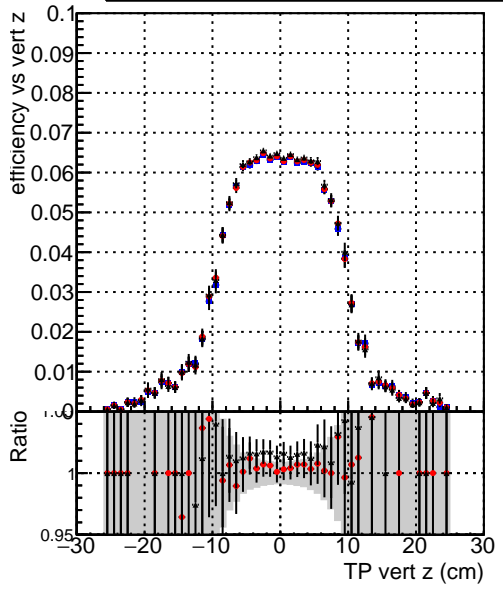

Efficiency vs vertpos**fake+duplicates vs vert r****Efficiency**

- DQM_mkFit_TTbarPU50_extractedGeoms_rescaleError100
- DQM_mkFit_TTbarPU50_extractedGeoms_rescaleError100_pTCutOverlap0p0
- DQM_mkFit_TTbarPU50_extractedGeoms_rescaleError100_pTCutOverlap0p0_dynamicChi2CutOverlap

**Efficiency vs. sim PV z****fake+duplicates vs Sim. PV z**