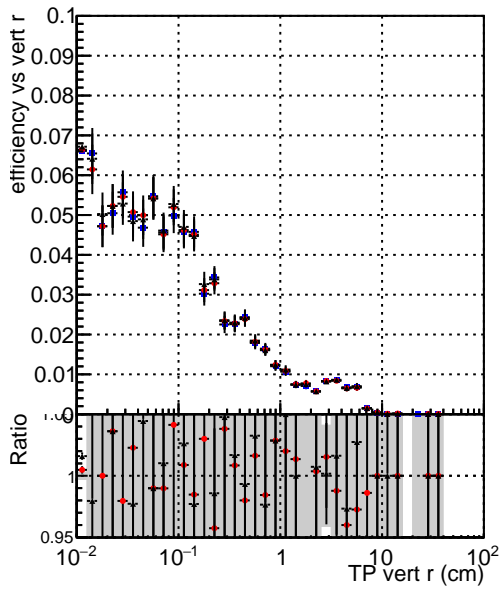

Efficiency vs vertpos**fake+duplicates vs vert r****Efficiency**

- DQM_mkFit_TTbarPU50_extractedGeoms_rescaleError100
- DQM_mkFit_TTbarPU50_extractedGeoms_rescaleError100_pTCutOverlap0p0
- DQM_mkFit_TTbarPU50_extractedGeoms_rescaleError100_pTCutOverlap0p0_dynamicChi2CutOverlap

**Efficiency vs. sim PV z****fake+duplicates vs Sim. PV z**