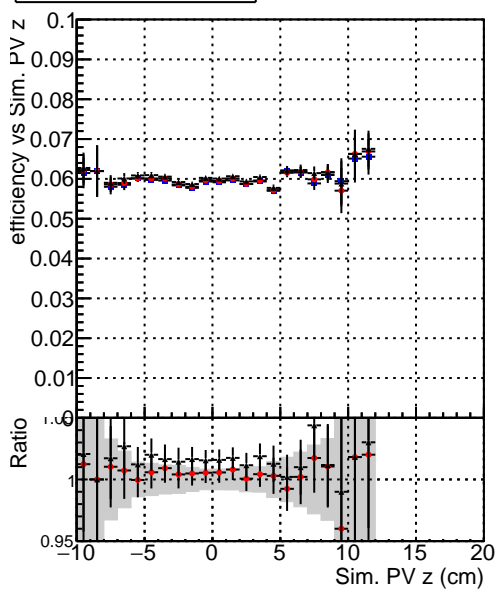

Efficiency vs vertpos**fake+duplicates vs vert r****Efficiency**

- DQM_mkFit_TTbarPU50_extractedGeoms_rescaleError100
- DQM_mkFit_TTbarPU50_extractedGeoms_rescaleError100_pTCutOverlap0p0
- DQM_mkFit_TTbarPU50_extractedGeoms_rescaleError100_pTCutOverlap0p0_dynamicChi2CutOverlap

**Efficiency vs. sim PV z****fake+duplicates vs Sim. PV z**