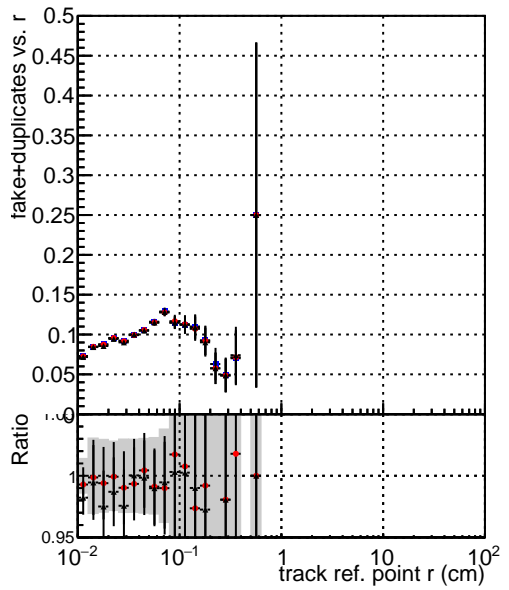

Efficiency vs vertpos**fake+duplicates vs vert r****Efficiency**

- DQM_mkFit_TTbarPU50_extractedGeoms_rescaleError100
- DQM_mkFit_TTbarPU50_extractedGeoms_rescaleError100_pTCutOverlap0p0
- DQM_mkFit_TTbarPU50_extractedGeoms_rescaleError100_pTCutOverlap0p0_dynamicChi2CutOverlap

**Efficiency vs. sim PV z****fake+duplicates vs Sim. PV z**