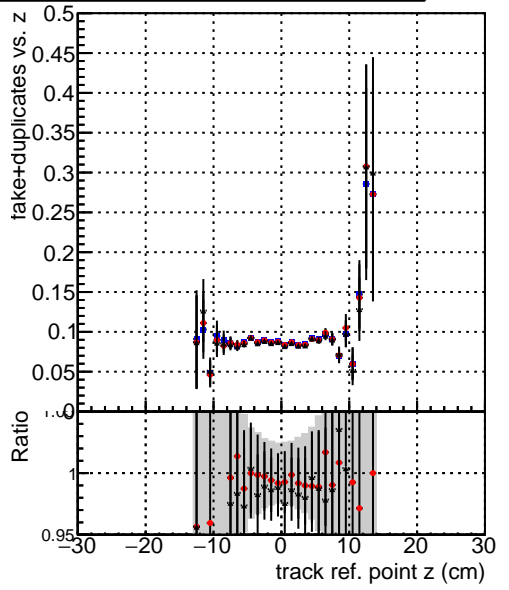

Efficiency vs vertpos**fake+duplicates vs vert r****Efficiency**

- DQM_mkFit_TTbarPU50_extractedGeoms_rescaleError100
- DQM_mkFit_TTbarPU50_extractedGeoms_rescaleError100_pTCutOverlap0p0
- DQM_mkFit_TTbarPU50_extractedGeoms_rescaleError100_pTCutOverlap0p0_dynamicChi2CutOverlap

**Efficiency vs. sim PV z****fake+duplicates vs Sim. PV z**