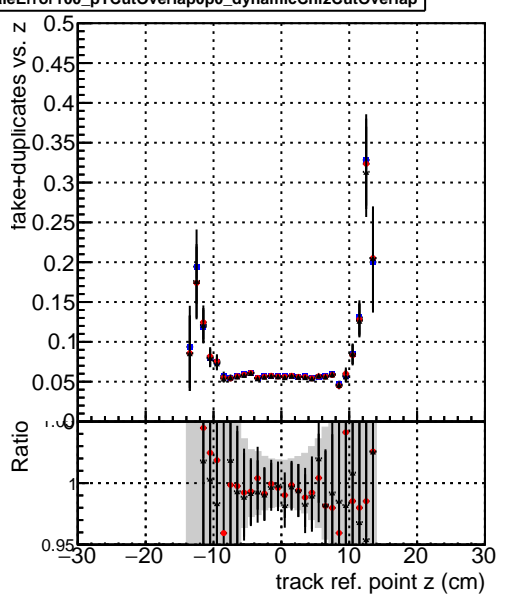

Efficiency vs vertpos**fake+duplicates vs vert r****Efficiency vs vert z****fake+duplicates vs Sim. PV z****Efficiency vs. sim PV z****fake+duplicates vs Sim. PV z**

—•— DQM_mkFit_TTbarPU50_extractedGeoms_rescaleError100
—•— DQM_mkFit_TTbarPU50_extractedGeoms_rescaleError100_pTCutOverlap0p0
—•— DQM_mkFit_TTbarPU50_extractedGeoms_rescaleError100_pTCutOverlap0p0_dynamicChi2CutOverlap