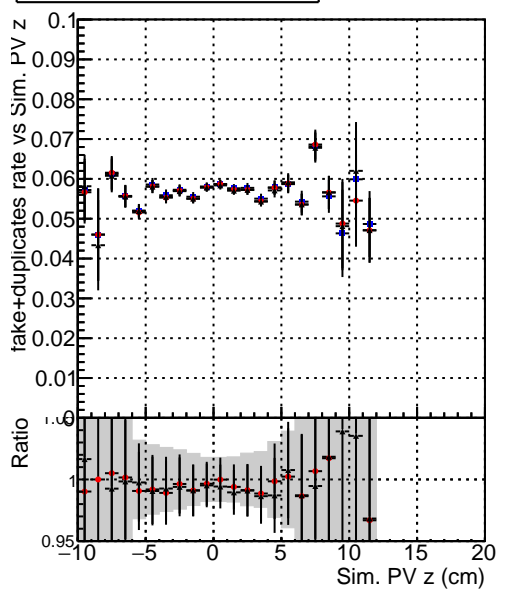

Efficiency vs vertpos**fake+duplicates vs vert r****Efficiency vs vert z****fake+duplicates vs Sim. PV z****Efficiency vs. sim PV z****fake+duplicates vs Sim. PV z**

—•— DQM_mkFit_TTbarPU50_extractedGeoms_rescaleError100
—•— DQM_mkFit_TTbarPU50_extractedGeoms_rescaleError100_pTCutOverlap0p0
—•— DQM_mkFit_TTbarPU50_extractedGeoms_rescaleError100_pTCutOverlap0p0_dynamicChi2CutOverlap