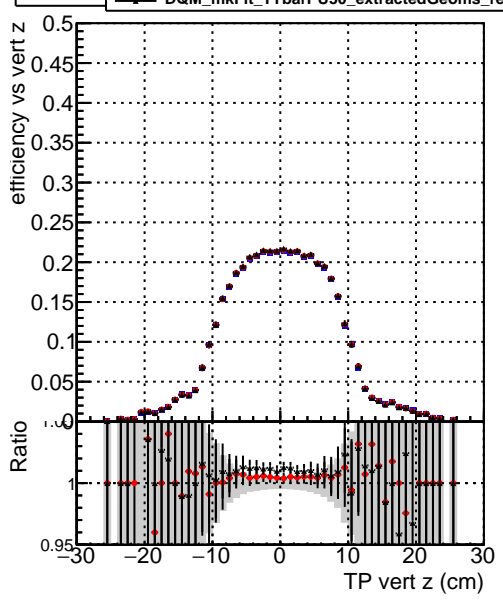

Efficiency vs vertpos**fake+duplicates vs vert r****Efficiency vs vert z****fake+duplicates vs Sim. PV z****Efficiency vs. sim PV z****fake+duplicates vs Sim. PV z**

—•— DQM_mkFit_TTbarPU50_extractedGeoms_rescaleError100
—•— DQM_mkFit_TTbarPU50_extractedGeoms_rescaleError100_pTCutOverlap0p0
—•— DQM_mkFit_TTbarPU50_extractedGeoms_rescaleError100_pTCutOverlap0p0_dynamicChi2CutOverlap