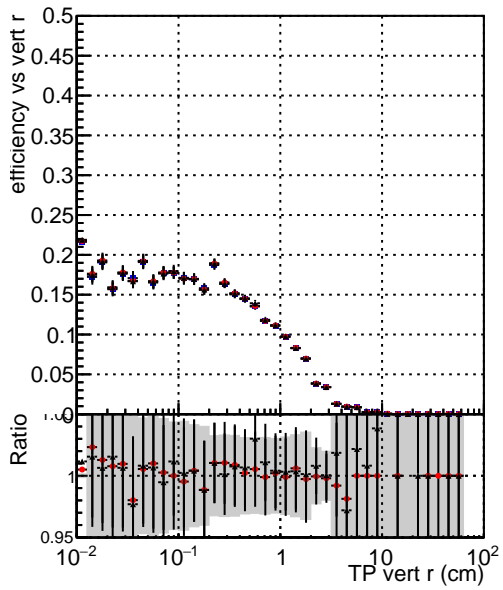

Efficiency vs vertpos**fake+duplicates vs vert r****Efficiency vs vert z****fake+duplicates vs Sim. PV z****Efficiency vs. sim PV z****fake+duplicates vs Sim. PV z**

—•— DQM_mkFit_TTbarPU50_extractedGeoms_rescaleError100
—•— DQM_mkFit_TTbarPU50_extractedGeoms_rescaleError100_pTCutOverlap0p0
—•— DQM_mkFit_TTbarPU50_extractedGeoms_rescaleError100_pTCutOverlap0p0_dynamicChi2CutOverlap