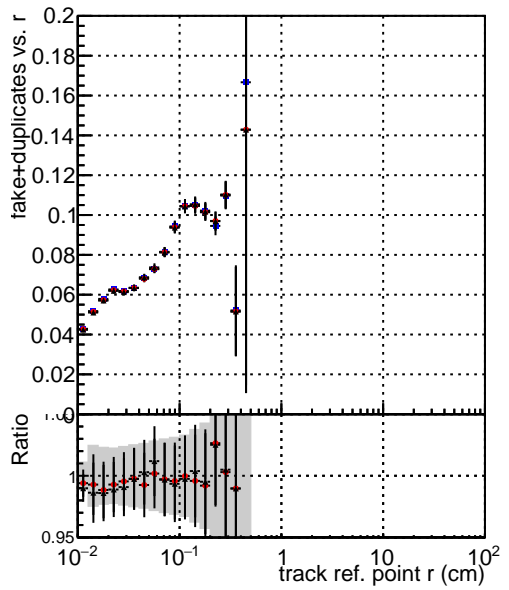

Efficiency vs vertpos**fake+duplicates vs vert r****Efficiency vs vert z****fake+duplicates vs Sim. PV z****Efficiency vs. sim PV z****fake+duplicates vs Sim. PV z**

—•— DQM_mkFit_TTbarPU50_extractedGeoms_rescaleError100
—•— DQM_mkFit_TTbarPU50_extractedGeoms_rescaleError100_pTCutOverlap0p0
—•— DQM_mkFit_TTbarPU50_extractedGeoms_rescaleError100_pTCutOverlap0p0_dynamicChi2CutOverlap