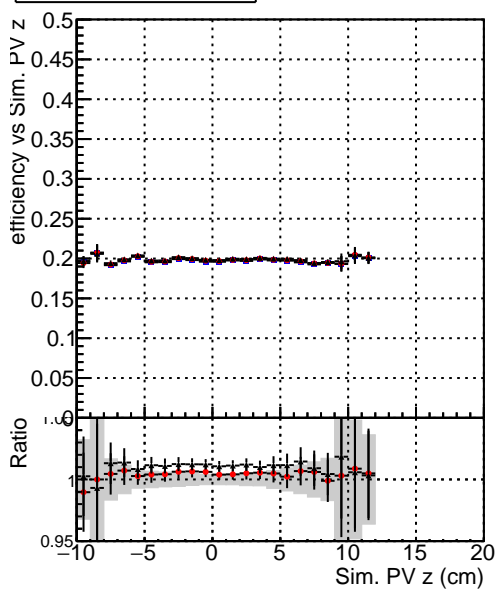

Efficiency vs vertpos**fake+duplicates vs vert r****Efficiency vs vert z****fake+duplicates vs Sim. PV z****Efficiency vs. sim PV z****fake+duplicates vs Sim. PV z**

—•— DQM_mkFit_TTbarPU50_extractedGeoms_rescaleError100
—•— DQM_mkFit_TTbarPU50_extractedGeoms_rescaleError100_pTCutOverlap0p0
—•— DQM_mkFit_TTbarPU50_extractedGeoms_rescaleError100_pTCutOverlap0p0_dynamicChi2CutOverlap