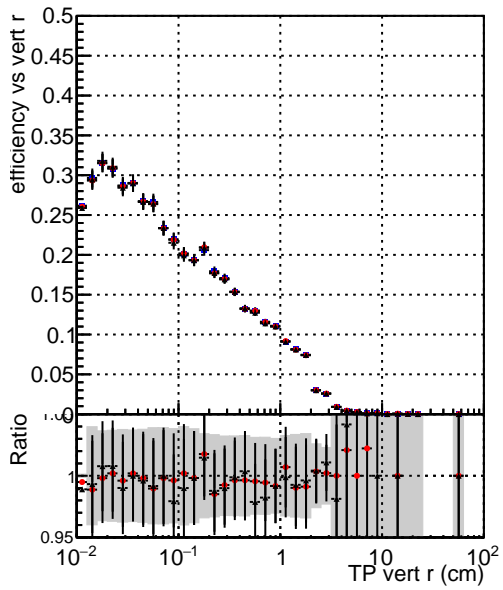

Efficiency vs vert z

Efficiency vs vertpos