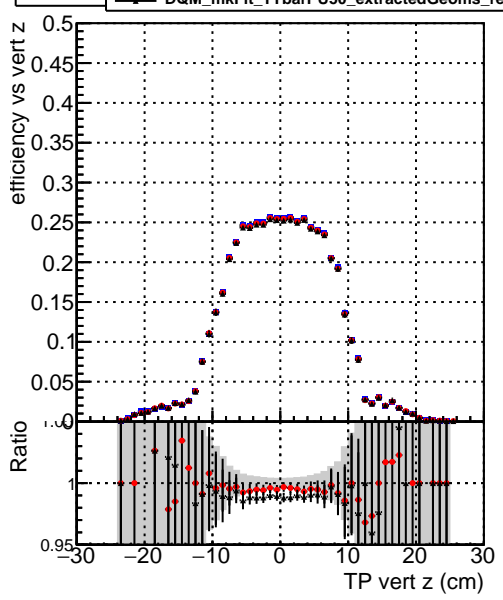

Efficiency vs. sim PV z

Efficiency vs vert z