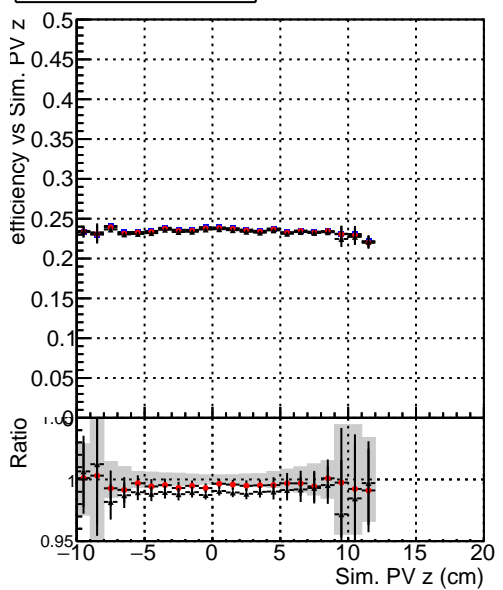

Efficiency vs. sim PV z