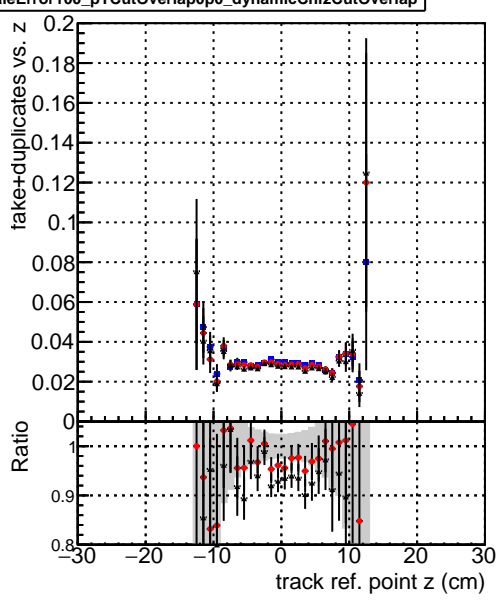

fake+duplicates vs Sim. PV z