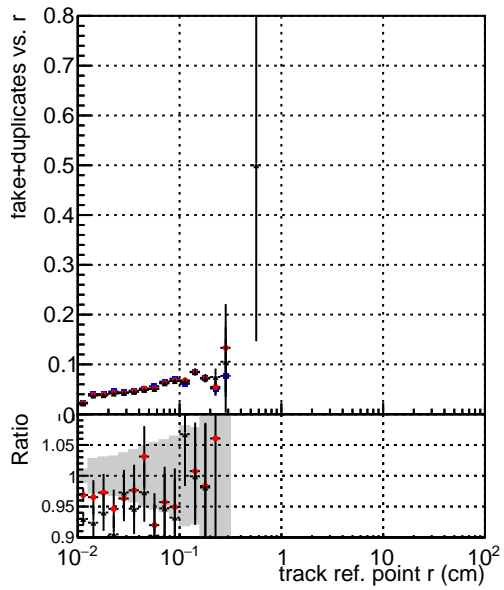

fake+duplicates vs vert r