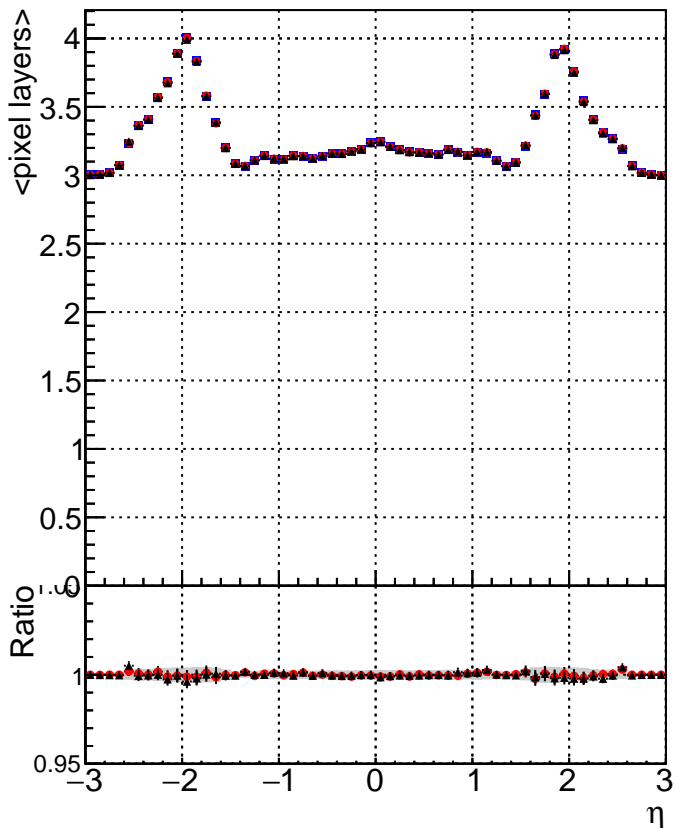

mean # PXL hits vs eta

mean # PXL Layers with measurement vs eta

mean # STRIP hits vs eta

Legend for STRIP hits plots:

- Blue square: DQM_mkFit_TTbarPU50_extractedGeoms_rescaleError100
- Red circle: DQM_mkFit_TTbarPU50_extractedGeoms_rescaleError100_pTCutOverlap0p0
- Black triangle: DQM_mkFit_TTbarPU50_extractedGeoms_rescaleError100_pTCutOverlap0p0_dynamicChi2CutOverlap