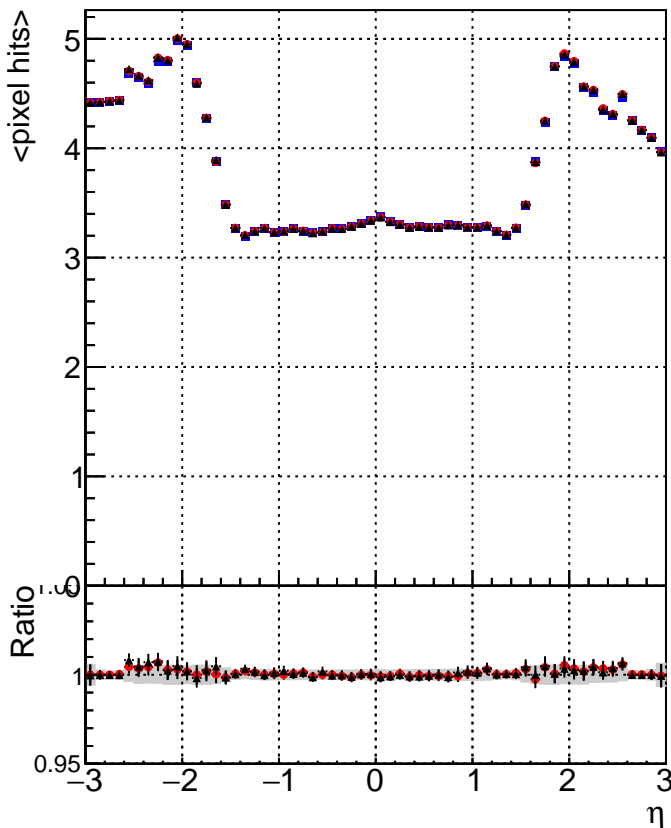

mean # PXL hits vs eta

mean # PXL Layers with measurement vs eta

mean # STRIP hits vs eta

Legend for STRIP hits plots:

- Blue square: DQM_mkFit_TTbarPU50_extractedGeoms_rescaleError100
- Red circle: DQM_mkFit_TTbarPU50_extractedGeoms_rescaleError100_pTCutOverlap0p0
- Black triangle: DQM_mkFit_TTbarPU50_extractedGeoms_rescaleError100_pTCutOverlap0p0_dynamicChi2CutOverlap