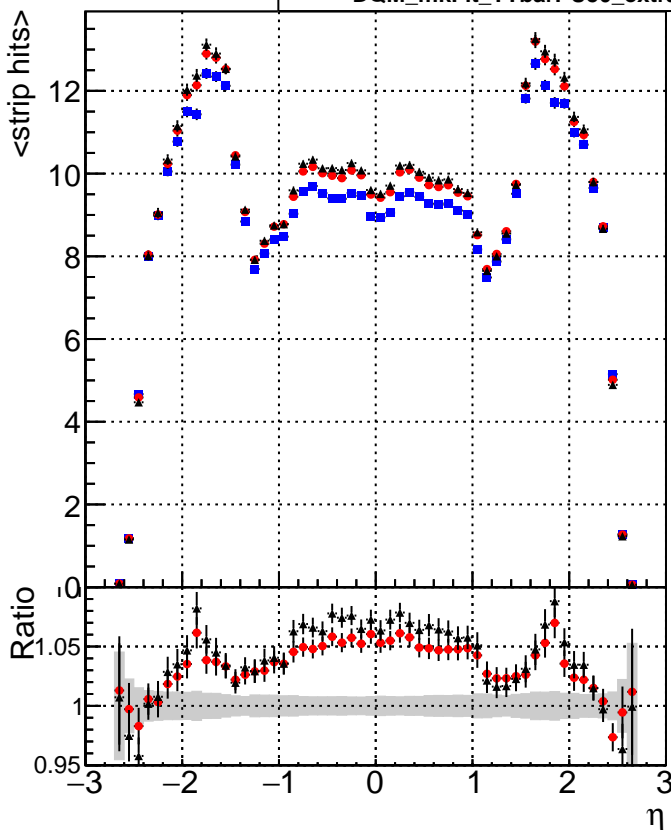

mean # PXL hits vs eta

mean # PXL Layers with measurement vs eta

mean # STRIP hits vs eta

Legend for STRIP hits plots:

- Blue square: DQM_mkFit_TTbarPU50_extractedGeoms_rescaleError100
- Red circle: DQM_mkFit_TTbarPU50_extractedGeoms_rescaleError100_pTCutOverlap0p0
- Black triangle: DQM_mkFit_TTbarPU50_extractedGeoms_rescaleError100_pTCutOverlap0p0_dynamicChi2CutOverlap