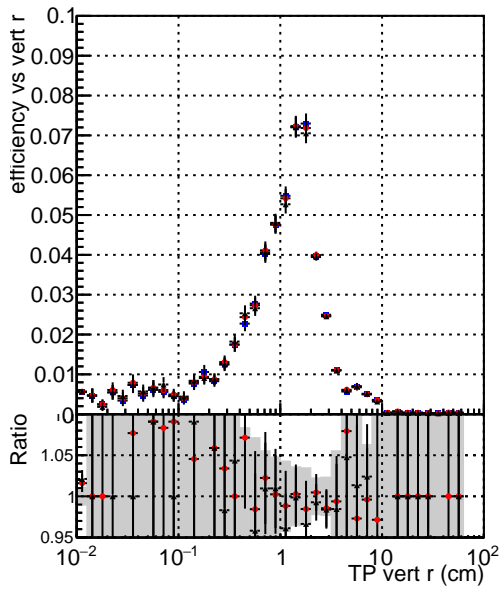

Efficiency vs vertpos**fake+duplicates vs vert r****Efficiency vs vert z****fake+duplicates vs vert z**

—• DQM_mkFit_TTbarPU50_extractedGeoms_rescaleError100
—• DQM_mkFit_TTbarPU50_extractedGeoms_rescaleError100_pTCutOverlap0p0
—• DQM_mkFit_TTbarPU50_extractedGeoms_rescaleError100_pTCutOverlap0p0_dynamicChi2CutOverlap

Efficiency vs. sim PV z**fake+duplicates vs Sim. PV z**