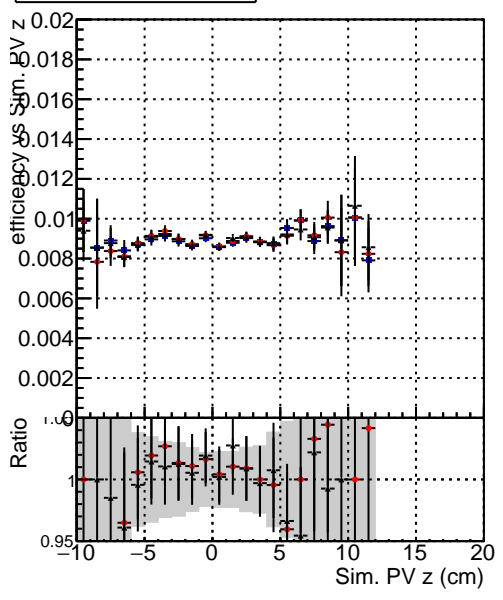

Efficiency vs vertpos**fake+duplicates vs vert r****Efficiency vs vert z****fake+duplicates vs vert z**

—• DQM_mkFit_TTbarPU50_extractedGeoms_rescaleError100
—• DQM_mkFit_TTbarPU50_extractedGeoms_rescaleError100_pTCutOverlap0p0
—• DQM_mkFit_TTbarPU50_extractedGeoms_rescaleError100_pTCutOverlap0p0_dynamicChi2CutOverlap

Efficiency vs. sim PV z**fake+duplicates vs Sim. PV z**