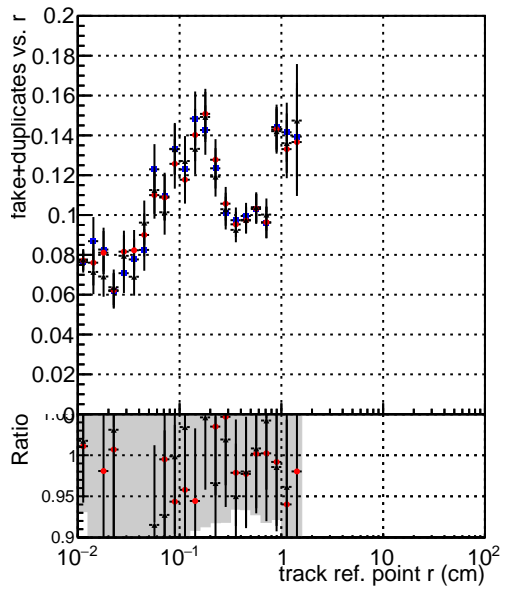

Efficiency vs vertpos**fake+duplicates vs vert r****Efficiency vs vert z****fake+duplicates vs vert z**

—• DQM_mkFit_TTbarPU50_extractedGeoms_rescaleError100
—• DQM_mkFit_TTbarPU50_extractedGeoms_rescaleError100_pTCutOverlap0p0
—• DQM_mkFit_TTbarPU50_extractedGeoms_rescaleError100_pTCutOverlap0p0_dynamicChi2CutOverlap

Efficiency vs. sim PV z**fake+duplicates vs Sim. PV z**