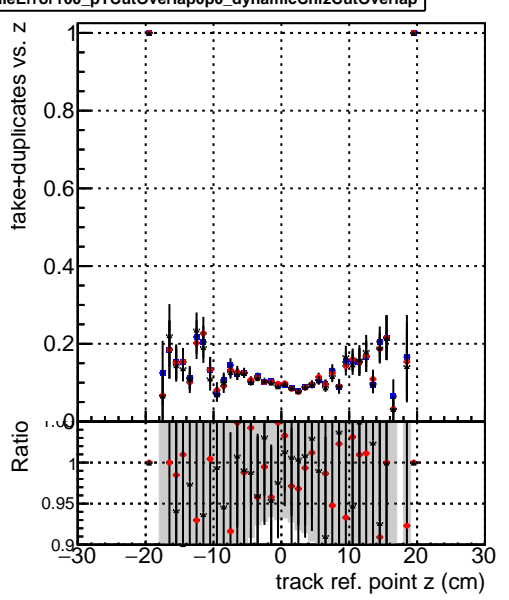

Efficiency vs vertpos**fake+duplicates vs vert r****Efficiency vs vert z****fake+duplicates vs vert z**

—• DQM_mkFit_TTbarPU50_extractedGeoms_rescaleError100
—• DQM_mkFit_TTbarPU50_extractedGeoms_rescaleError100_pTCutOverlap0p0
—• DQM_mkFit_TTbarPU50_extractedGeoms_rescaleError100_pTCutOverlap0p0_dynamicChi2CutOverlap

Efficiency vs. sim PV z**fake+duplicates vs Sim. PV z**