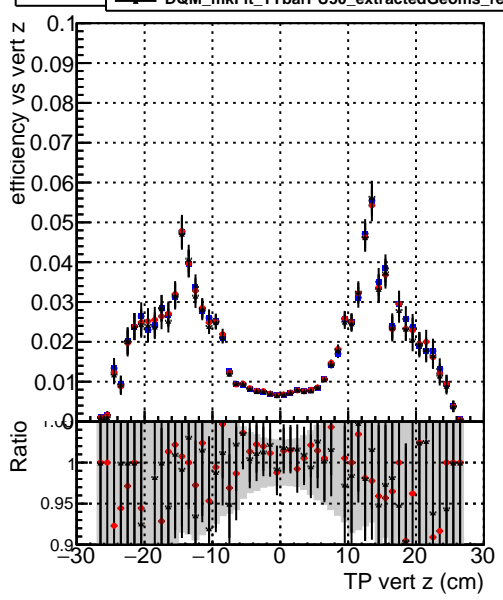

Efficiency vs vertpos**fake+duplicates vs vert r****Efficiency vs vert z****fake+duplicates vs vert z**

—• DQM_mkFit_TTbarPU50_extractedGeoms_rescaleError100
—• DQM_mkFit_TTbarPU50_extractedGeoms_rescaleError100_pTCutOverlap0p0
—• DQM_mkFit_TTbarPU50_extractedGeoms_rescaleError100_pTCutOverlap0p0_dynamicChi2CutOverlap

Efficiency vs. sim PV z**fake+duplicates vs Sim. PV z**