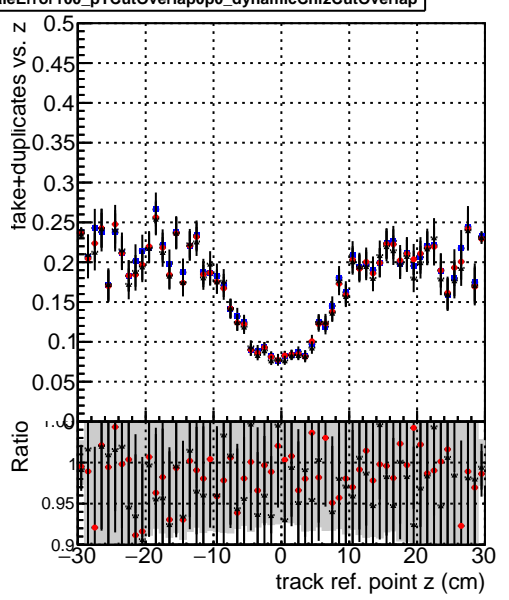

**Efficiency vs vertpos****fake+duplicates vs vert r****Efficiency vs sim PV z****fake+duplicates vs Sim. PV z****Efficiency vs. sim PV z****fake+duplicates vs Sim. PV z**

—•— DQM\_mkFit\_TTbarPU50\_extractedGeoms\_rescaleError100  
—•— DQM\_mkFit\_TTbarPU50\_extractedGeoms\_rescaleError100\_pTCutOverlap0p0  
—•— DQM\_mkFit\_TTbarPU50\_extractedGeoms\_rescaleError100\_pTCutOverlap0p0\_dynamicChi2CutOverlap