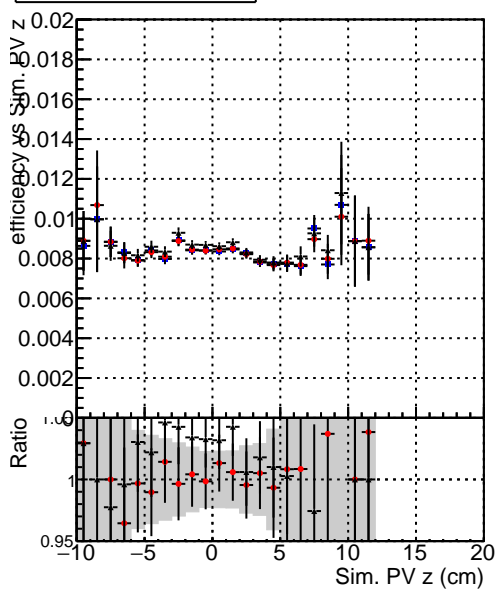

**Efficiency vs vertpos****fake+duplicates vs vert r****Efficiency vs sim PV z****fake+duplicates vs Sim. PV z****Efficiency vs. sim PV z****fake+duplicates vs Sim. PV z**

—•— DQM\_mkFit\_TTbarPU50\_extractedGeoms\_rescaleError100  
—•— DQM\_mkFit\_TTbarPU50\_extractedGeoms\_rescaleError100\_pTCutOverlap0p0  
—•— DQM\_mkFit\_TTbarPU50\_extractedGeoms\_rescaleError100\_pTCutOverlap0p0\_dynamicChi2CutOverlap