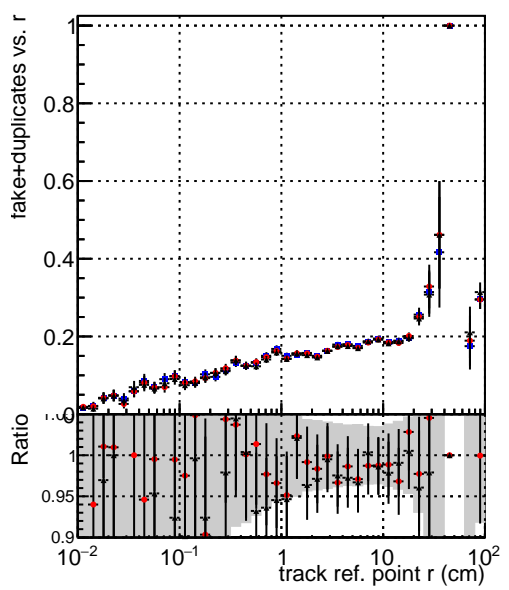

**Efficiency vs vertpos****fake+duplicates vs vert r****Efficiency vs sim PV z****fake+duplicates vs Sim. PV z****Efficiency vs. sim PV z****fake+duplicates vs Sim. PV z**

—•— DQM\_mkFit\_TTbarPU50\_extractedGeoms\_rescaleError100  
—•— DQM\_mkFit\_TTbarPU50\_extractedGeoms\_rescaleError100\_pTCutOverlap0p0  
—•— DQM\_mkFit\_TTbarPU50\_extractedGeoms\_rescaleError100\_pTCutOverlap0p0\_dynamicChi2CutOverlap