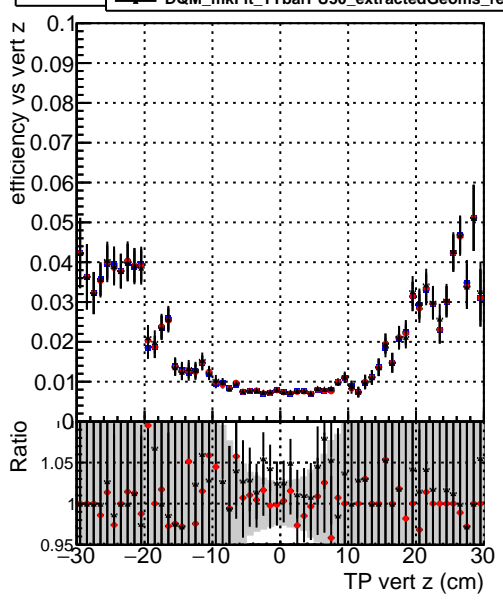

**Efficiency vs vertpos****fake+duplicates vs vert r****Efficiency vs sim PV z****fake+duplicates vs Sim. PV z****Efficiency vs. sim PV z****fake+duplicates vs Sim. PV z**

—•— DQM\_mkFit\_TTbarPU50\_extractedGeoms\_rescaleError100  
—•— DQM\_mkFit\_TTbarPU50\_extractedGeoms\_rescaleError100\_pTCutOverlap0p0  
—•— DQM\_mkFit\_TTbarPU50\_extractedGeoms\_rescaleError100\_pTCutOverlap0p0\_dynamicChi2CutOverlap