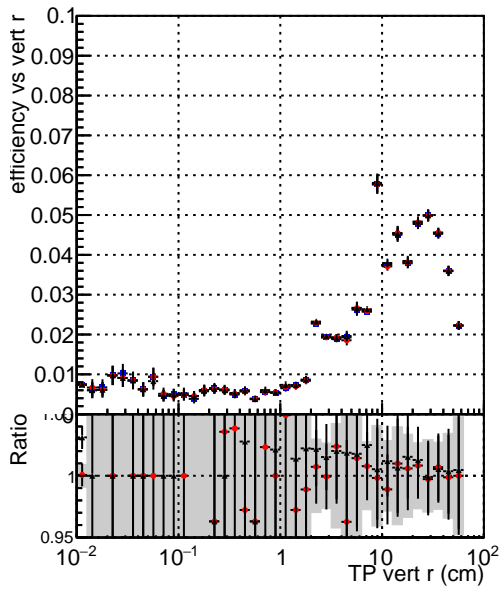

**Efficiency vs vertpos****fake+duplicates vs vert r****Efficiency vs sim PV z****fake+duplicates vs Sim. PV z****Efficiency vs. sim PV z****fake+duplicates vs Sim. PV z**

—•— DQM\_mkFit\_TTbarPU50\_extractedGeoms\_rescaleError100  
—•— DQM\_mkFit\_TTbarPU50\_extractedGeoms\_rescaleError100\_pTCutOverlap0p0  
—•— DQM\_mkFit\_TTbarPU50\_extractedGeoms\_rescaleError100\_pTCutOverlap0p0\_dynamicChi2CutOverlap