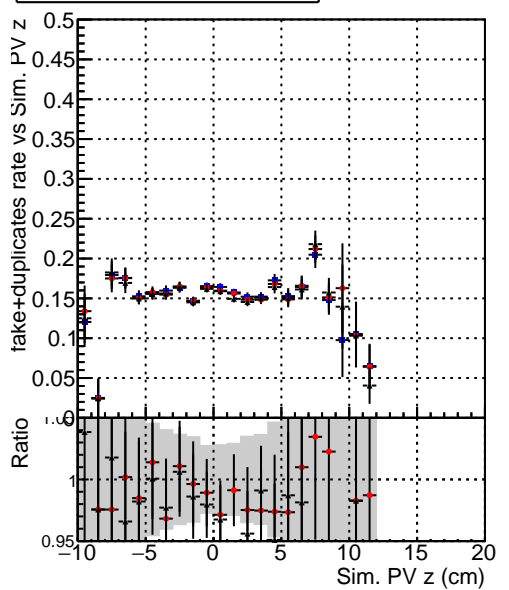

**Efficiency vs vertpos****fake+duplicates vs vert r****Efficiency vs sim PV z****fake+duplicates vs Sim. PV z****Efficiency vs. sim PV z****fake+duplicates vs Sim. PV z**

—•— DQM\_mkFit\_TTbarPU50\_extractedGeoms\_rescaleError100  
—•— DQM\_mkFit\_TTbarPU50\_extractedGeoms\_rescaleError100\_pTCutOverlap0p0  
—•— DQM\_mkFit\_TTbarPU50\_extractedGeoms\_rescaleError100\_pTCutOverlap0p0\_dynamicChi2CutOverlap