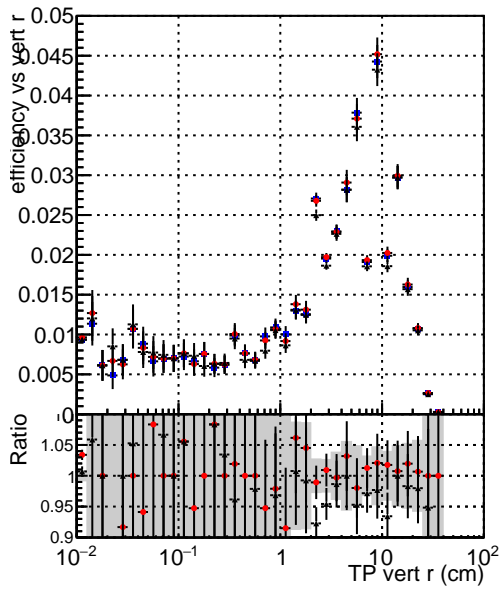

**Efficiency vs vertpos****fake+duplicates vs vert r****Efficiency**

- DQM\_mkFit\_TTbarPU50\_extractedGeoms\_rescaleError100
- DQM\_mkFit\_TTbarPU50\_extractedGeoms\_rescaleError100\_pTCutOverlap0p0
- DQM\_mkFit\_TTbarPU50\_extractedGeoms\_rescaleError100\_pTCutOverlap0p0\_dynamicChi2CutOverlap

**Efficiency vs. sim PV z****fake+duplicates vs Sim. PV z**