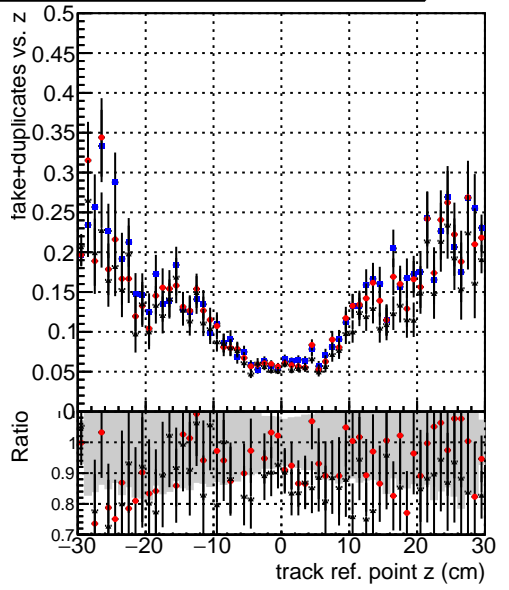

**Efficiency vs vertpos****fake+duplicates vs vert r****Efficiency**

- DQM\_mkFit\_TTbarPU50\_extractedGeoms\_rescaleError100
- DQM\_mkFit\_TTbarPU50\_extractedGeoms\_rescaleError100\_pTCutOverlap0p0
- DQM\_mkFit\_TTbarPU50\_extractedGeoms\_rescaleError100\_pTCutOverlap0p0\_dynamicChi2CutOverlap

**Efficiency vs. sim PV z****fake+duplicates vs Sim. PV z**