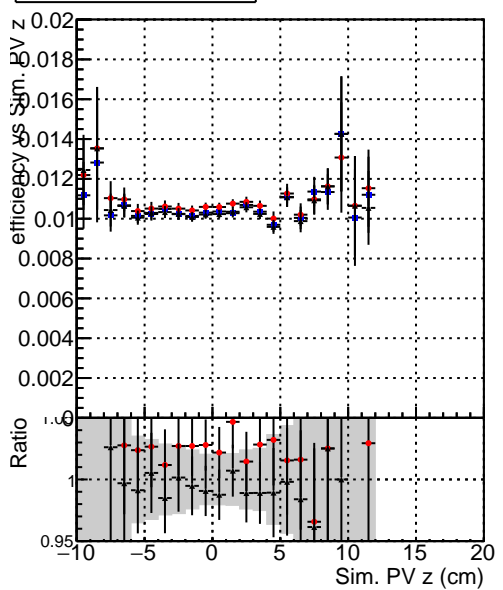

**Efficiency vs vertpos****fake+duplicates vs vert r****Efficiency**

- DQM\_mkFit\_TTbarPU50\_extractedGeoms\_rescaleError100
- DQM\_mkFit\_TTbarPU50\_extractedGeoms\_rescaleError100\_pTCutOverlap0p0
- DQM\_mkFit\_TTbarPU50\_extractedGeoms\_rescaleError100\_pTCutOverlap0p0\_dynamicChi2CutOverlap

**Efficiency vs. sim PV z****fake+duplicates vs Sim. PV z**