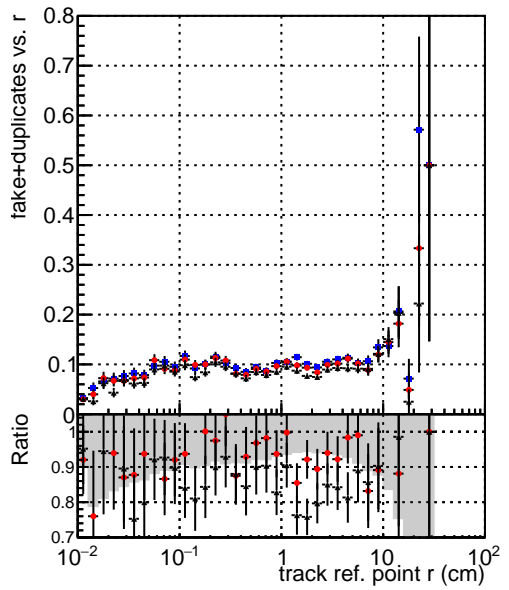

**Efficiency vs vertpos****fake+duplicates vs vert r****Efficiency**

- DQM\_mkFit\_TTbarPU50\_extractedGeoms\_rescaleError100
- DQM\_mkFit\_TTbarPU50\_extractedGeoms\_rescaleError100\_pTCutOverlap0p0
- DQM\_mkFit\_TTbarPU50\_extractedGeoms\_rescaleError100\_pTCutOverlap0p0\_dynamicChi2CutOverlap

**Efficiency vs. sim PV z****fake+duplicates vs Sim. PV z**