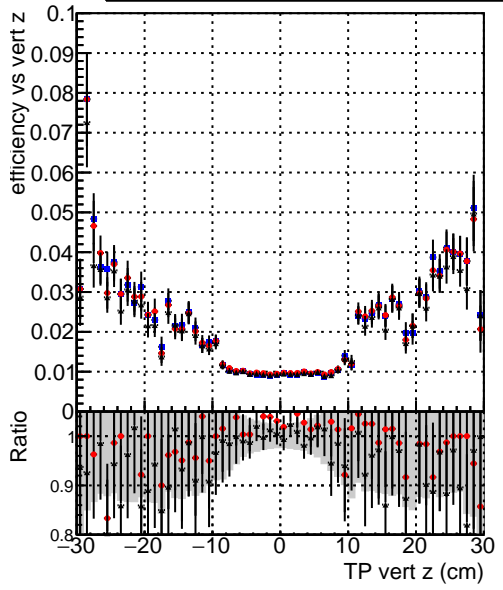

**Efficiency vs vertpos****fake+duplicates vs vert r****Efficiency**

- DQM\_mkFit\_TTbarPU50\_extractedGeoms\_rescaleError100
- DQM\_mkFit\_TTbarPU50\_extractedGeoms\_rescaleError100\_pTCutOverlap0p0
- DQM\_mkFit\_TTbarPU50\_extractedGeoms\_rescaleError100\_pTCutOverlap0p0\_dynamicChi2CutOverlap

**Efficiency vs. sim PV z****fake+duplicates vs Sim. PV z**