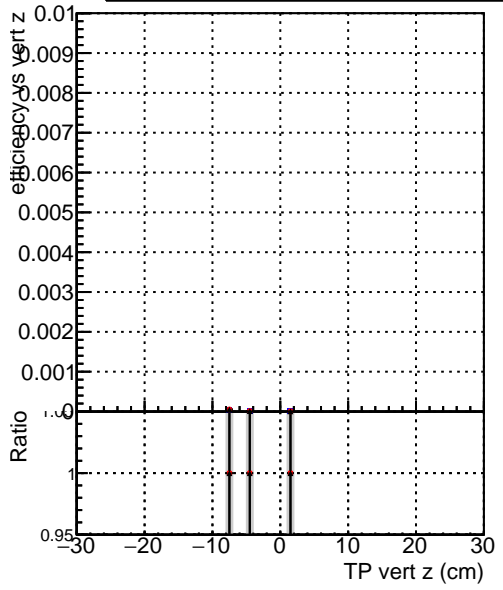

Efficiency vs vertos**fake+duplicates vs vert r****Efficiency**

- DQM_mkFit_TTbarPU50_extractedGeoms_rescaleError100
- DQM_mkFit_TTbarPU50_extractedGeoms_rescaleError100_pTCutOverlap0p0
- DQM_mkFit_TTbarPU50_extractedGeoms_rescaleError100_pTCutOverlap0p0_dynamicChi2CutOverlap

**Efficiency vs. sim PV z****fake+duplicates vs Sim. PV z**