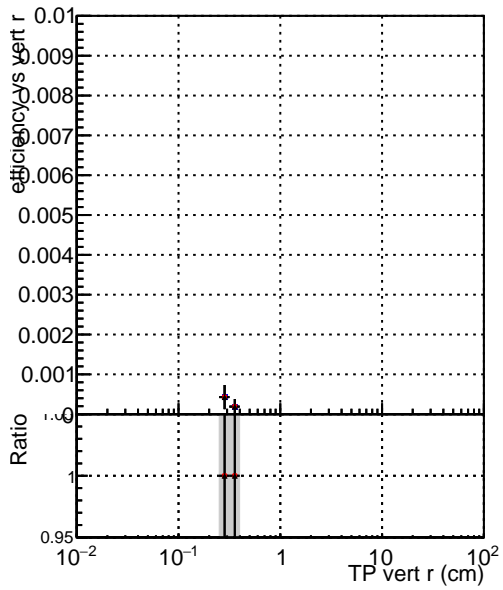

Efficiency vs vertos**fake+duplicates vs vert r****Efficiency**

- DQM_mkFit_TTbarPU50_extractedGeoms_rescaleError100
- DQM_mkFit_TTbarPU50_extractedGeoms_rescaleError100_pTCutOverlap0p0
- DQM_mkFit_TTbarPU50_extractedGeoms_rescaleError100_pTCutOverlap0p0_dynamicChi2CutOverlap

**Efficiency vs. sim PV z****fake+duplicates vs Sim. PV z**