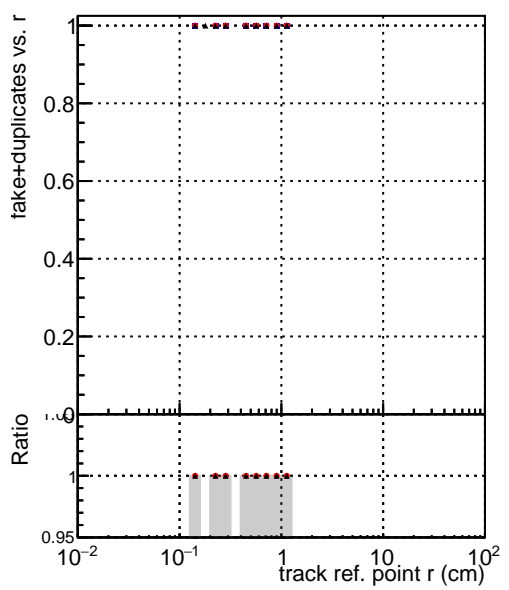

Efficiency vs vertos**fake+duplicates vs vert r****Efficiency**

- DQM_mkFit_TTbarPU50_extractedGeoms_rescaleError100
- DQM_mkFit_TTbarPU50_extractedGeoms_rescaleError100_pTCutOverlap0p0
- DQM_mkFit_TTbarPU50_extractedGeoms_rescaleError100_pTCutOverlap0p0_dynamicChi2CutOverlap

**Efficiency vs. sim PV z****fake+duplicates vs Sim. PV z**