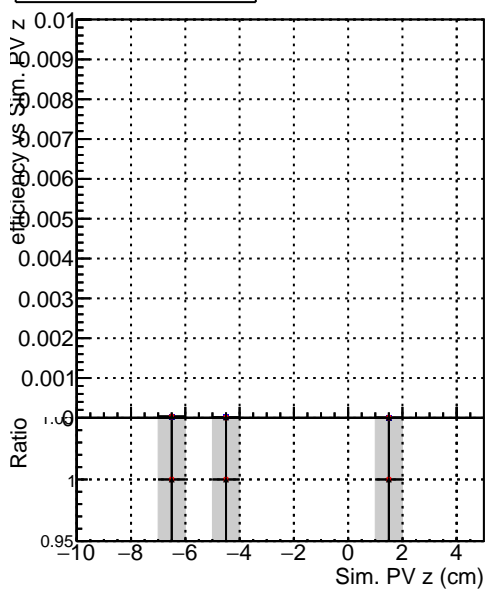

Efficiency vs vertos**fake+duplicates vs vert r****Efficiency**

- DQM_mkFit_TTbarPU50_extractedGeoms_rescaleError100
- DQM_mkFit_TTbarPU50_extractedGeoms_rescaleError100_pTCutOverlap0p0
- DQM_mkFit_TTbarPU50_extractedGeoms_rescaleError100_pTCutOverlap0p0_dynamicChi2CutOverlap

**Efficiency vs. sim PV z****fake+duplicates vs Sim. PV z**