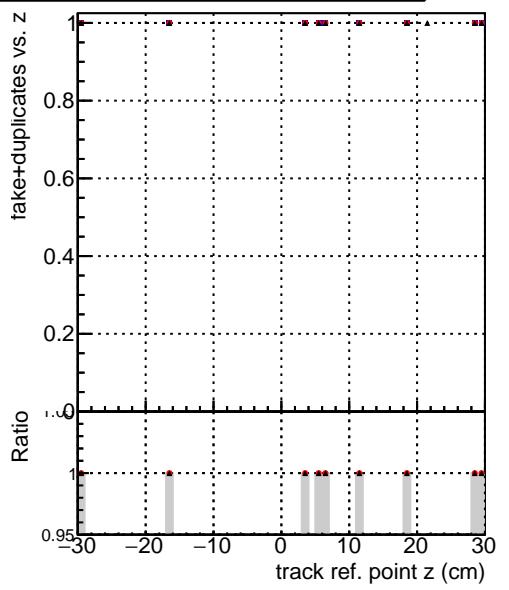

Efficiency vs vertos**fake+duplicates vs vert r****Efficiency**

- DQM_mkFit_TTbarPU50_extractedGeoms_rescaleError100
- DQM_mkFit_TTbarPU50_extractedGeoms_rescaleError100_pTCutOverlap0p0
- DQM_mkFit_TTbarPU50_extractedGeoms_rescaleError100_pTCutOverlap0p0_dynamicChi2CutOverlap

**Efficiency vs. sim PV z****fake+duplicates vs Sim. PV z**