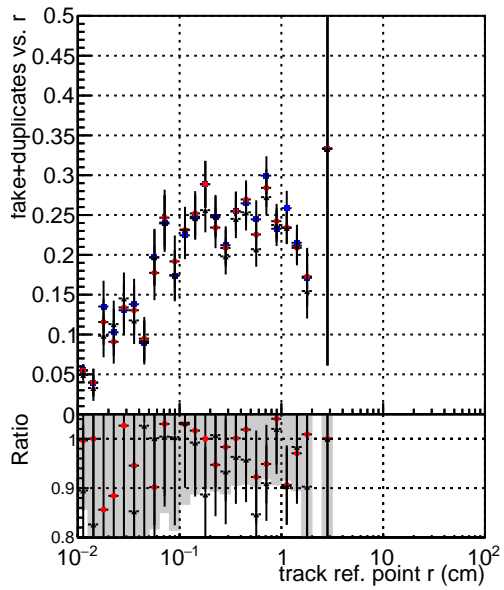

**Efficiency vs vertpos****fake+duplicates vs vert r****Efficiency vs. sim PV z****fake+duplicates vs Sim. PV z****Efficiency vs. sim PV z****fake+duplicates vs Sim. PV z**

—●— DQM\_mkFit\_TTbarPU50\_extractedGeoms\_rescaleError100  
—●— DQM\_mkFit\_TTbarPU50\_extractedGeoms\_rescaleError100\_pTCutOverlap0p0  
—●— DQM\_mkFit\_TTbarPU50\_extractedGeoms\_rescaleError100\_pTCutOverlap0p0\_dynamicChi2CutOverlap