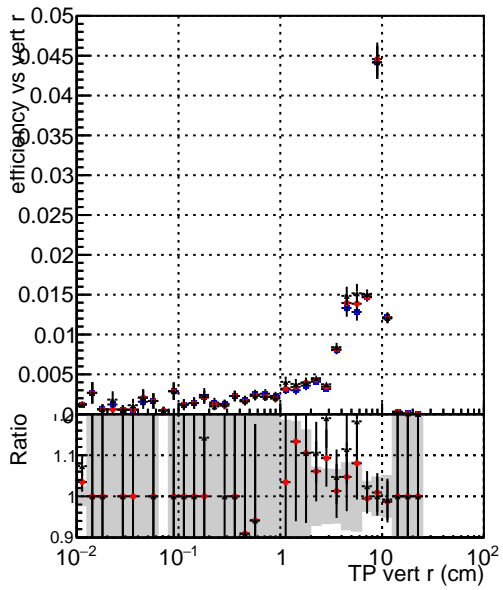

**Efficiency vs vertpos****fake+duplicates vs vert r****Efficiency vs. sim PV z****fake+duplicates vs Sim. PV z****Efficiency vs. sim PV z****fake+duplicates vs Sim. PV z**

—●— DQM\_mkFit\_TTbarPU50\_extractedGeoms\_rescaleError100  
—●— DQM\_mkFit\_TTbarPU50\_extractedGeoms\_rescaleError100\_pTCutOverlap0p0  
—●— DQM\_mkFit\_TTbarPU50\_extractedGeoms\_rescaleError100\_pTCutOverlap0p0\_dynamicChi2CutOverlap