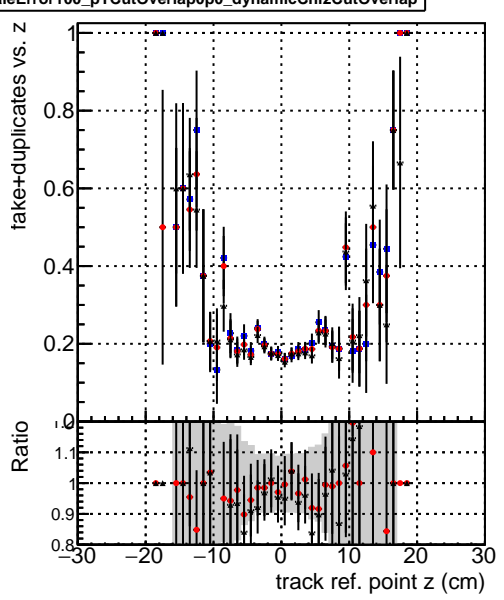

**Efficiency vs vertpos****fake+duplicates vs vert r****Efficiency vs. sim PV z****fake+duplicates vs Sim. PV z****Efficiency vs. sim PV z****fake+duplicates vs Sim. PV z**

—●— DQM\_mkFit\_TTbarPU50\_extractedGeoms\_rescaleError100  
—●— DQM\_mkFit\_TTbarPU50\_extractedGeoms\_rescaleError100\_pTCutOverlap0p0  
—●— DQM\_mkFit\_TTbarPU50\_extractedGeoms\_rescaleError100\_pTCutOverlap0p0\_dynamicChi2CutOverlap