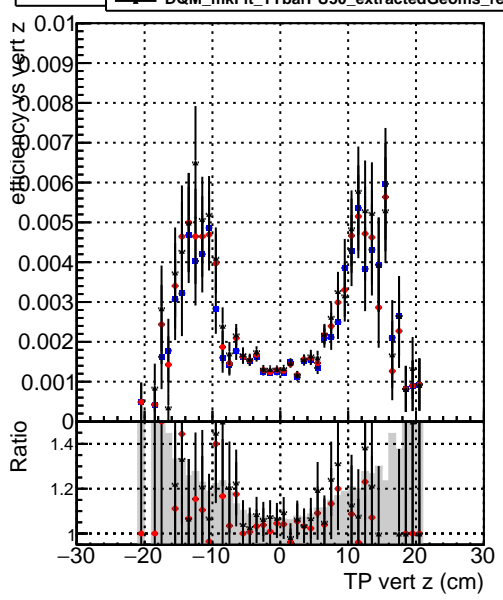

**Efficiency vs vertpos****fake+duplicates vs vert r****Efficiency vs. sim PV z****fake+duplicates vs Sim. PV z****Efficiency vs. sim PV z****fake+duplicates vs Sim. PV z**

—●— DQM\_mkFit\_TTbarPU50\_extractedGeoms\_rescaleError100  
—●— DQM\_mkFit\_TTbarPU50\_extractedGeoms\_rescaleError100\_pTCutOverlap0p0  
—●— DQM\_mkFit\_TTbarPU50\_extractedGeoms\_rescaleError100\_pTCutOverlap0p0\_dynamicChi2CutOverlap