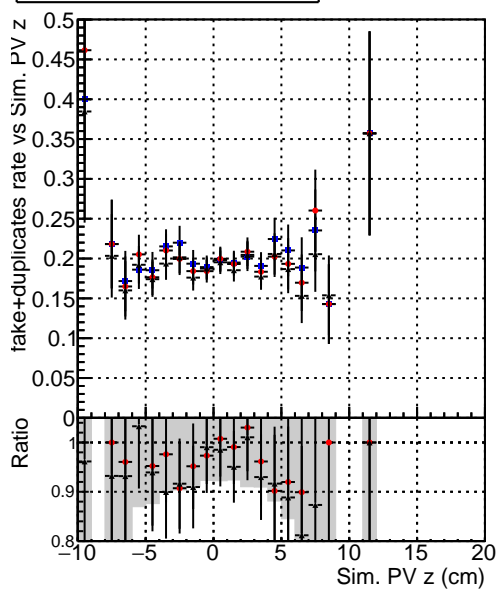

**Efficiency vs vertpos****fake+duplicates vs vert r****Efficiency vs. sim PV z****fake+duplicates vs Sim. PV z****Efficiency vs. sim PV z****fake+duplicates vs Sim. PV z**

—●— DQM\_mkFit\_TTbarPU50\_extractedGeoms\_rescaleError100  
—●— DQM\_mkFit\_TTbarPU50\_extractedGeoms\_rescaleError100\_pTCutOverlap0p0  
—●— DQM\_mkFit\_TTbarPU50\_extractedGeoms\_rescaleError100\_pTCutOverlap0p0\_dynamicChi2CutOverlap