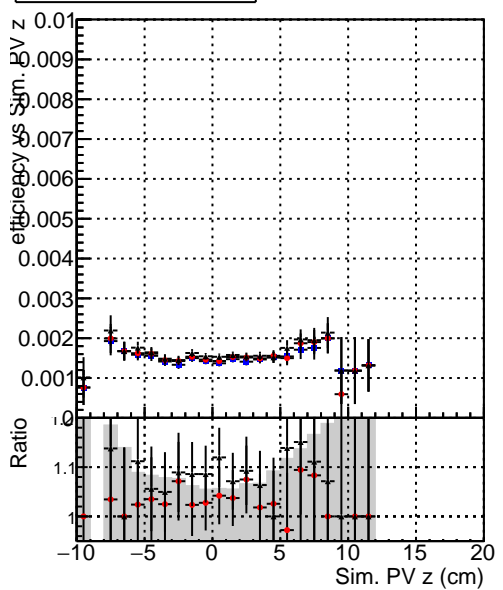

**Efficiency vs vertpos****fake+duplicates vs vert r****Efficiency vs. sim PV z****fake+duplicates vs Sim. PV z****Efficiency vs. sim PV z****fake+duplicates vs Sim. PV z**

—●— DQM\_mkFit\_TTbarPU50\_extractedGeoms\_rescaleError100  
—●— DQM\_mkFit\_TTbarPU50\_extractedGeoms\_rescaleError100\_pTCutOverlap0p0  
—●— DQM\_mkFit\_TTbarPU50\_extractedGeoms\_rescaleError100\_pTCutOverlap0p0\_dynamicChi2CutOverlap