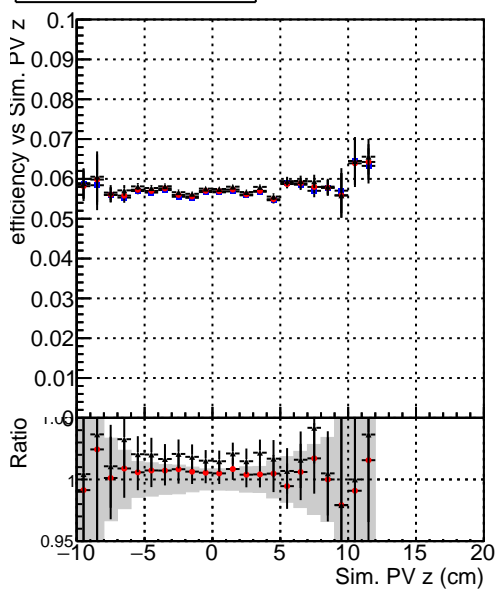

Efficiency vs vertos**fake+duplicates vs vert r****Efficiency**

- DQM_mkFit_TTbarPU50_extractedGeoms_rescaleError100
- DQM_mkFit_TTbarPU50_extractedGeoms_rescaleError100_pTCutOverlap0p0
- DQM_mkFit_TTbarPU50_extractedGeoms_rescaleError100_pTCutOverlap0p0_dynamicChi2CutOverlap

**Efficiency vs. sim PV z****fake+duplicates vs Sim. PV z**