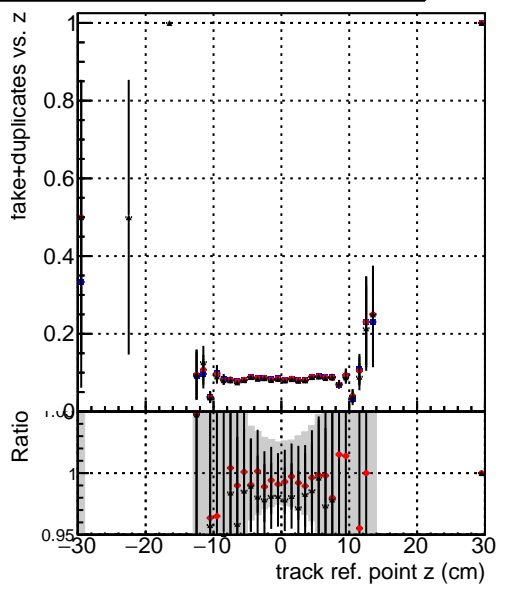

Efficiency vs vertos**fake+duplicates vs vert r****Efficiency**

- DQM_mkFit_TTbarPU50_extractedGeoms_rescaleError100
- DQM_mkFit_TTbarPU50_extractedGeoms_rescaleError100_pTCutOverlap0p0
- DQM_mkFit_TTbarPU50_extractedGeoms_rescaleError100_pTCutOverlap0p0_dynamicChi2CutOverlap

**Efficiency vs. sim PV z****fake+duplicates vs Sim. PV z**