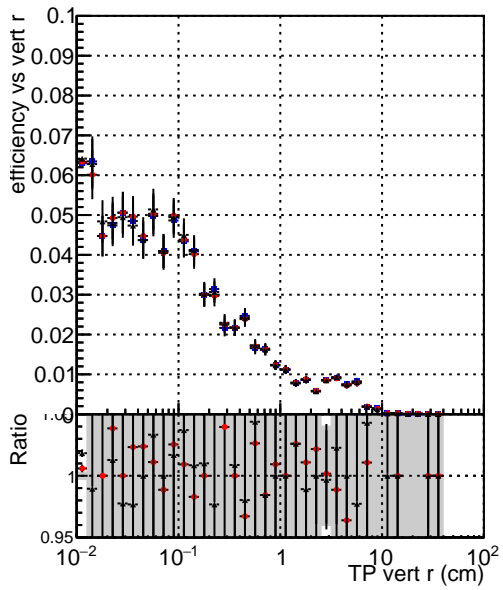

Efficiency vs vertos**fake+duplicates vs vert r****Efficiency**

- DQM_mkFit_TTbarPU50_extractedGeoms_rescaleError100
- DQM_mkFit_TTbarPU50_extractedGeoms_rescaleError100_pTCutOverlap0p0
- DQM_mkFit_TTbarPU50_extractedGeoms_rescaleError100_pTCutOverlap0p0_dynamicChi2CutOverlap

**Efficiency vs. sim PV z****fake+duplicates vs Sim. PV z**