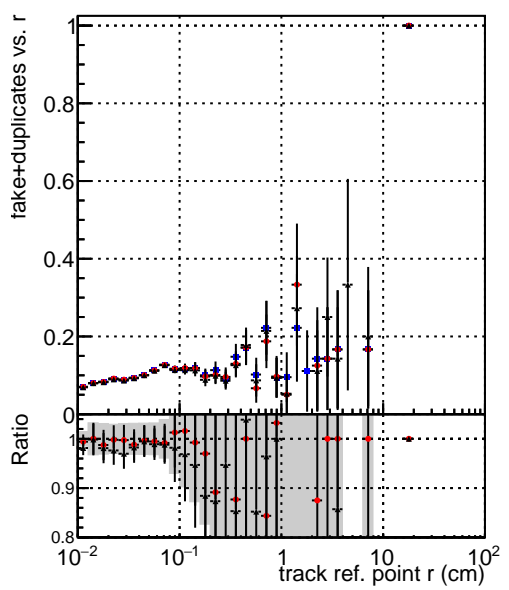

Efficiency vs vertos**fake+duplicates vs vert r****Efficiency**

- DQM_mkFit_TTbarPU50_extractedGeoms_rescaleError100
- DQM_mkFit_TTbarPU50_extractedGeoms_rescaleError100_pTCutOverlap0p0
- DQM_mkFit_TTbarPU50_extractedGeoms_rescaleError100_pTCutOverlap0p0_dynamicChi2CutOverlap

**Efficiency vs. sim PV z****fake+duplicates vs Sim. PV z**