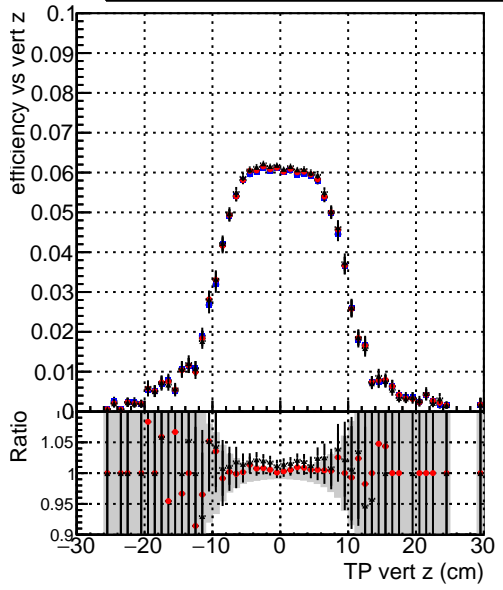

Efficiency vs vertos**fake+duplicates vs vert r****Efficiency**

- DQM_mkFit_TTbarPU50_extractedGeoms_rescaleError100
- DQM_mkFit_TTbarPU50_extractedGeoms_rescaleError100_pTCutOverlap0p0
- DQM_mkFit_TTbarPU50_extractedGeoms_rescaleError100_pTCutOverlap0p0_dynamicChi2CutOverlap

**Efficiency vs. sim PV z****fake+duplicates vs Sim. PV z**