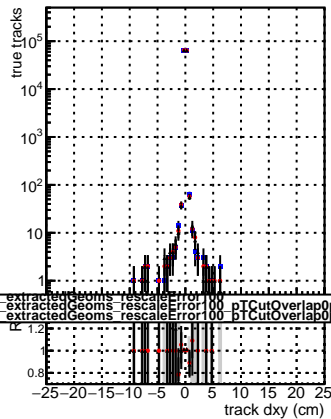

N of reco track vs dxy

N of associated (recoToSim) tracks vs dxy

N of associated (recoToSim) looper tracks vs dxy

N of reco track vs dz

N of associated (recoToSim) tracks vs dz

N of associated (recoToSim) looper tracks vs dz