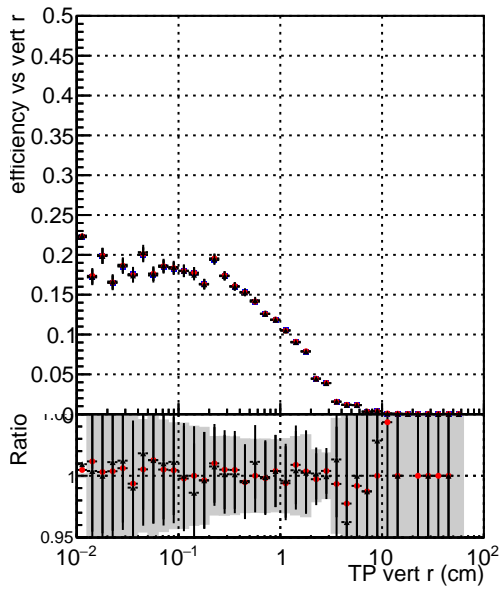

Efficiency vs vertpos**fake+duplicates vs vert r**

—●— DQM_mkFit_TTbarPU50_extractedGeoms_rescaleError100
—●— DQM_mkFit_TTbarPU50_extractedGeoms_rescaleError100_pTCutOverlap0p0
—●— DQM_mkFit_TTbarPU50_extractedGeoms_rescaleError100_pTCutOverlap0p0_dynamicChi2CutOverlap

Efficiency vs vert z**Efficiency vs. sim PV z****fake+duplicates vs Sim. PV z**