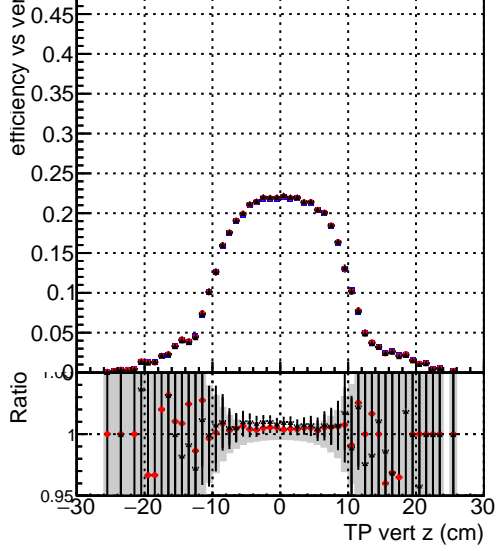

Efficiency vs vertpos**fake+duplicates vs vert r**

—●— DQM_mkFit_TTbarPU50_extractedGeoms_rescaleError100
—●— DQM_mkFit_TTbarPU50_extractedGeoms_rescaleError100_pTCutOverlap0p0
—●— DQM_mkFit_TTbarPU50_extractedGeoms_rescaleError100_pTCutOverlap0p0_dynamicChi2CutOverlap

Efficiency vs vert z**Efficiency vs. sim PV z****fake+duplicates vs Sim. PV z**