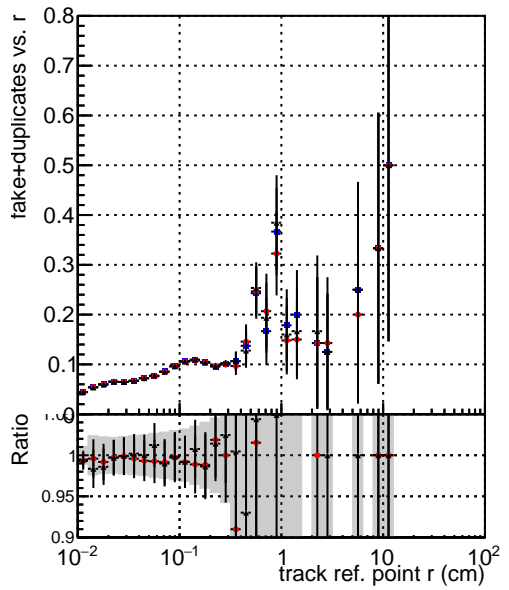

Efficiency vs vertpos**fake+duplicates vs vert r**

—●— DQM_mkFit_TTbarPU50_extractedGeoms_rescaleError100
—●— DQM_mkFit_TTbarPU50_extractedGeoms_rescaleError100_pTCutOverlap0p0
—●— DQM_mkFit_TTbarPU50_extractedGeoms_rescaleError100_pTCutOverlap0p0_dynamicChi2CutOverlap

Efficiency vs vert z**Efficiency vs. sim PV z****fake+duplicates vs Sim. PV z**