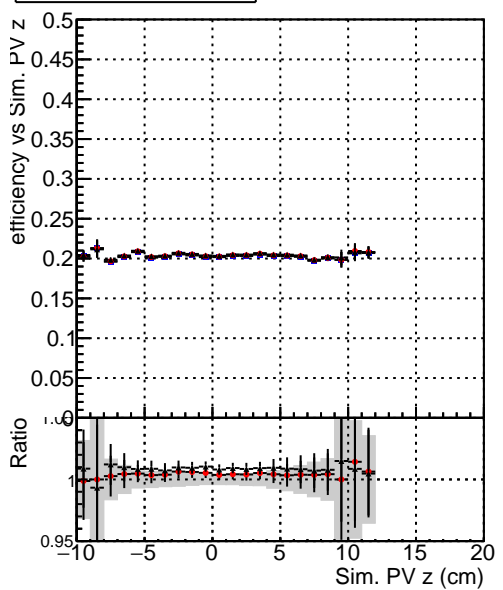

Efficiency vs vertpos**fake+duplicates vs vert r**

—●— DQM_mkFit_TTbarPU50_extractedGeoms_rescaleError100
—●— DQM_mkFit_TTbarPU50_extractedGeoms_rescaleError100_pTCutOverlap0p0
—●— DQM_mkFit_TTbarPU50_extractedGeoms_rescaleError100_pTCutOverlap0p0_dynamicChi2CutOverlap

Efficiency vs vert z**Efficiency vs. sim PV z****fake+duplicates vs Sim. PV z**