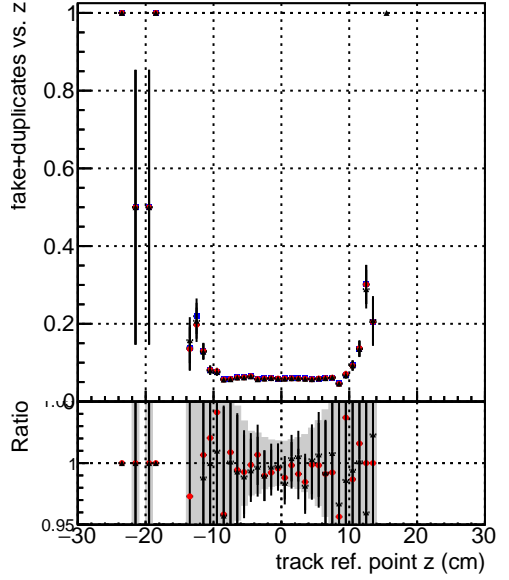

Efficiency vs vertpos**fake+duplicates vs vert r**

—●— DQM_mkFit_TTbarPU50_extractedGeoms_rescaleError100
—●— DQM_mkFit_TTbarPU50_extractedGeoms_rescaleError100_pTCutOverlap0p0
—●— DQM_mkFit_TTbarPU50_extractedGeoms_rescaleError100_pTCutOverlap0p0_dynamicChi2CutOverlap

Efficiency vs vert z**Efficiency vs. sim PV z****fake+duplicates vs Sim. PV z**