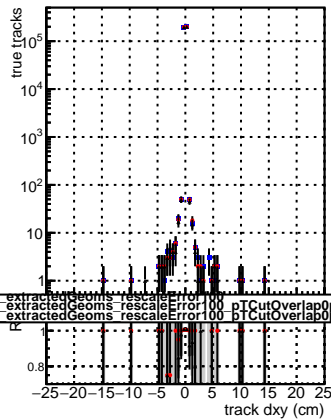

N of reco track vs dxy

N of associated (recoToSim) tracks vs dxy

N of associated (recoToSim) looper tracks vs dxy

N of reco track vs dz

N of associated (recoToSim) tracks vs dz

N of associated (recoToSim) looper tracks vs dz