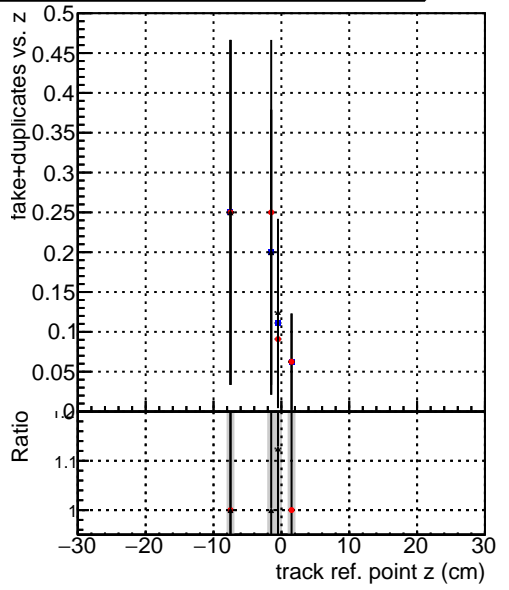

**Efficiency vs vertpos****fake+duplicates vs vert r****Efficiency**

- DQM\_mkFit\_TTbarPU50\_extractedGeoms\_rescaleError100
- DQM\_mkFit\_TTbarPU50\_extractedGeoms\_rescaleError100\_pTCutOverlap0p0
- DQM\_mkFit\_TTbarPU50\_extractedGeoms\_rescaleError100\_pTCutOverlap0p0\_dynamicChi2CutOverlap

**Efficiency vs. sim PV z****fake+duplicates vs Sim. PV z**