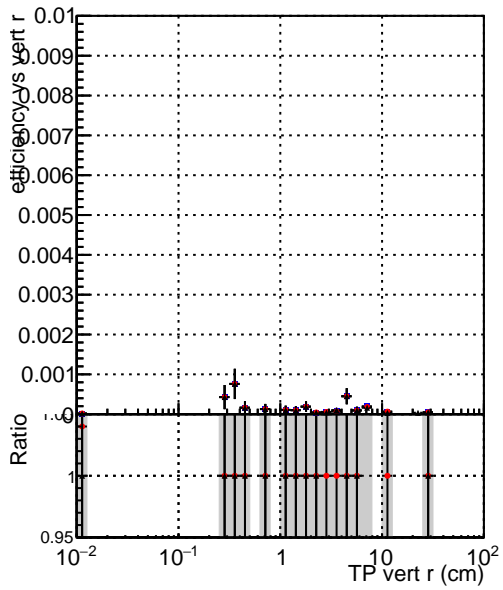

**Efficiency vs vertpos****fake+duplicates vs vert r****Efficiency**

- DQM\_mkFit\_TTbarPU50\_extractedGeoms\_rescaleError100
- DQM\_mkFit\_TTbarPU50\_extractedGeoms\_rescaleError100\_pTCutOverlap0p0
- DQM\_mkFit\_TTbarPU50\_extractedGeoms\_rescaleError100\_pTCutOverlap0p0\_dynamicChi2CutOverlap

**Efficiency vs. sim PV z****fake+duplicates vs Sim. PV z**