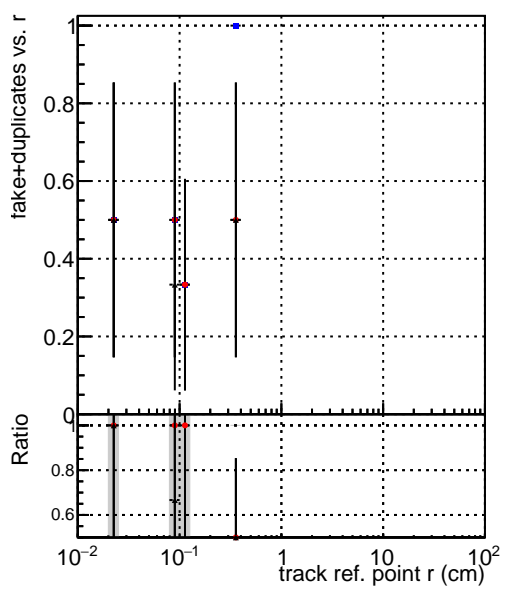

**Efficiency vs vertpos****fake+duplicates vs vert r****Efficiency**

- DQM\_mkFit\_TTbarPU50\_extractedGeoms\_rescaleError100
- DQM\_mkFit\_TTbarPU50\_extractedGeoms\_rescaleError100\_pTCutOverlap0p0
- DQM\_mkFit\_TTbarPU50\_extractedGeoms\_rescaleError100\_pTCutOverlap0p0\_dynamicChi2CutOverlap

**Efficiency vs. sim PV z****fake+duplicates vs Sim. PV z**