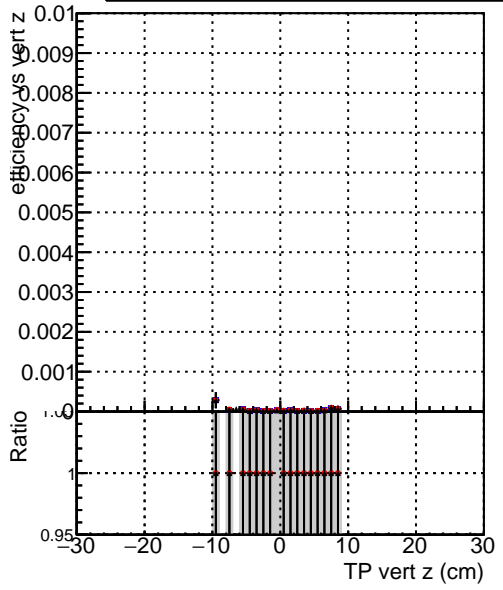

**Efficiency vs vertpos****fake+duplicates vs vert r****Efficiency**

- DQM\_mkFit\_TTbarPU50\_extractedGeoms\_rescaleError100
- DQM\_mkFit\_TTbarPU50\_extractedGeoms\_rescaleError100\_pTCutOverlap0p0
- DQM\_mkFit\_TTbarPU50\_extractedGeoms\_rescaleError100\_pTCutOverlap0p0\_dynamicChi2CutOverlap

**Efficiency vs. sim PV z****fake+duplicates vs Sim. PV z**