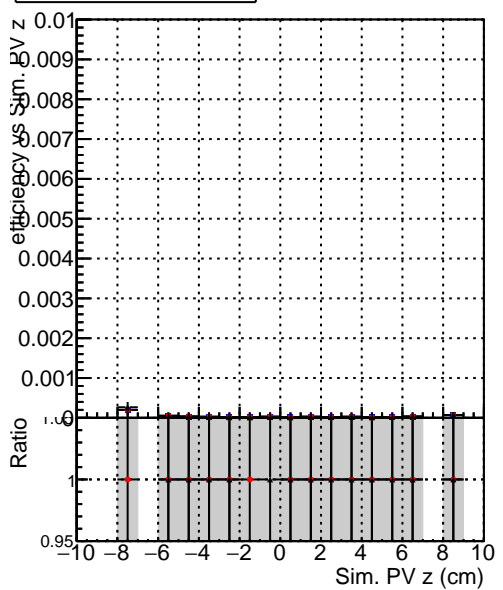

**Efficiency vs vertpos****fake+duplicates vs vert r****Efficiency**

- DQM\_mkFit\_TTbarPU50\_extractedGeoms\_rescaleError100
- DQM\_mkFit\_TTbarPU50\_extractedGeoms\_rescaleError100\_pTCutOverlap0p0
- DQM\_mkFit\_TTbarPU50\_extractedGeoms\_rescaleError100\_pTCutOverlap0p0\_dynamicChi2CutOverlap

**Efficiency vs. sim PV z****fake+duplicates vs Sim. PV z**