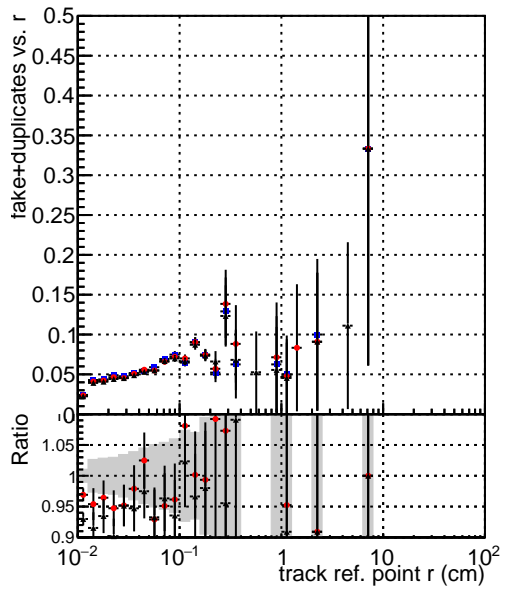

**Efficiency vs vertpos****fake+duplicates vs vert r****Efficiency**

- DQM\_mkFit\_TTbarPU50\_extractedGeoms\_rescaleError100
- DQM\_mkFit\_TTbarPU50\_extractedGeoms\_rescaleError100\_pTCutOverlap0p0
- DQM\_mkFit\_TTbarPU50\_extractedGeoms\_rescaleError100\_pTCutOverlap0p0\_dynamicChi2CutOverlap

**Efficiency vs. sim PV z****fake+duplicates vs Sim. PV z**