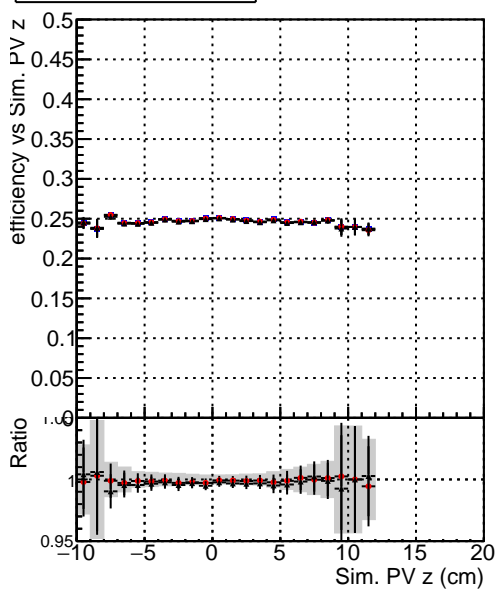

**Efficiency vs vertpos****fake+duplicates vs vert r****Efficiency**

- DQM\_mkFit\_TTbarPU50\_extractedGeoms\_rescaleError100
- DQM\_mkFit\_TTbarPU50\_extractedGeoms\_rescaleError100\_pTCutOverlap0p0
- DQM\_mkFit\_TTbarPU50\_extractedGeoms\_rescaleError100\_pTCutOverlap0p0\_dynamicChi2CutOverlap

**Efficiency vs. sim PV z****fake+duplicates vs Sim. PV z**