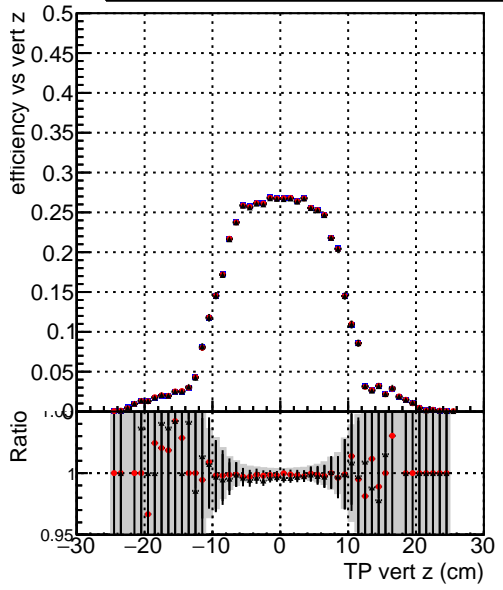

**Efficiency vs vertpos****fake+duplicates vs vert r****Efficiency**

- DQM\_mkFit\_TTbarPU50\_extractedGeoms\_rescaleError100
- DQM\_mkFit\_TTbarPU50\_extractedGeoms\_rescaleError100\_pTCutOverlap0p0
- DQM\_mkFit\_TTbarPU50\_extractedGeoms\_rescaleError100\_pTCutOverlap0p0\_dynamicChi2CutOverlap

**Efficiency vs. sim PV z****fake+duplicates vs Sim. PV z**