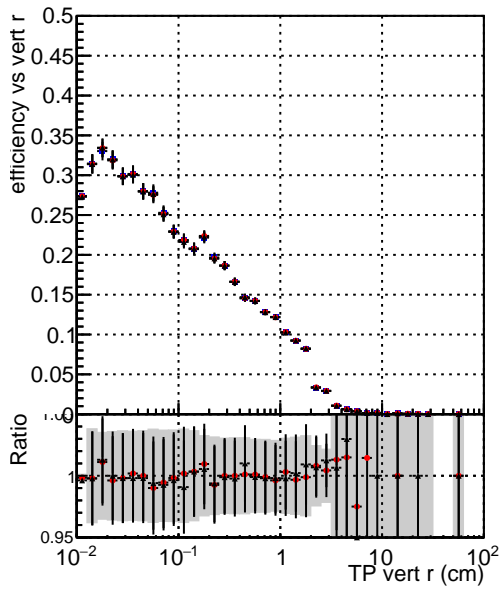

**Efficiency vs vertpos****fake+duplicates vs vert r****Efficiency**

- DQM\_mkFit\_TTbarPU50\_extractedGeoms\_rescaleError100
- DQM\_mkFit\_TTbarPU50\_extractedGeoms\_rescaleError100\_pTCutOverlap0p0
- DQM\_mkFit\_TTbarPU50\_extractedGeoms\_rescaleError100\_pTCutOverlap0p0\_dynamicChi2CutOverlap

**Efficiency vs. sim PV z****fake+duplicates vs Sim. PV z**