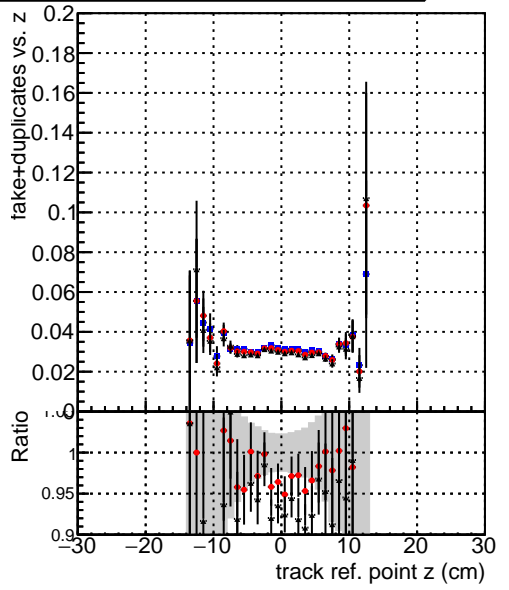

**Efficiency vs vertpos****fake+duplicates vs vert r****Efficiency**

- DQM\_mkFit\_TTbarPU50\_extractedGeoms\_rescaleError100
- DQM\_mkFit\_TTbarPU50\_extractedGeoms\_rescaleError100\_pTCutOverlap0p0
- DQM\_mkFit\_TTbarPU50\_extractedGeoms\_rescaleError100\_pTCutOverlap0p0\_dynamicChi2CutOverlap

**Efficiency vs. sim PV z****fake+duplicates vs Sim. PV z**