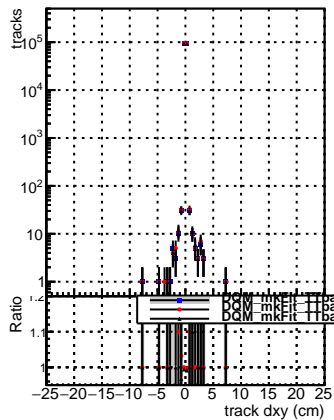

**N of reco track vs dxy**

**N of associated (recoToSim) tracks vs dxy**

**N of associated (recoToSim) looper tracks vs dxy**

**N of reco track vs dz**

**N of associated (recoToSim) tracks vs dz**

**N of associated (recoToSim) looper tracks vs dz**