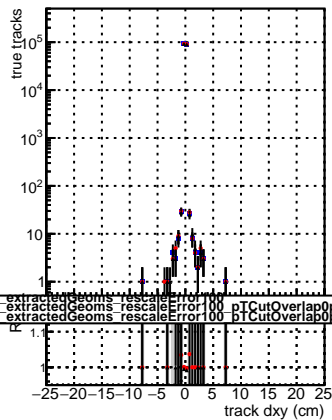

**N of reco track vs dxy**

**N of associated (recoToSim) tracks vs dxy**

**N of associated (recoToSim) looper tracks vs dxy**

**N of reco track vs dz**

**N of associated (recoToSim) tracks vs dz**

**N of associated (recoToSim) looper tracks vs dz**