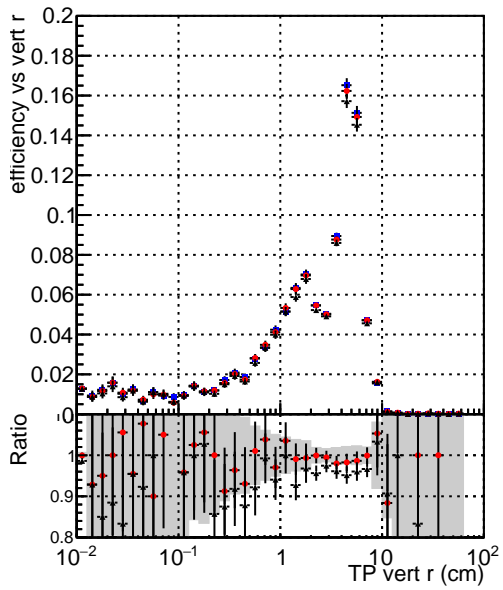

Efficiency vs vertpos**fake+duplicates vs vert r****Efficiency vs vert z****fake+duplicates vs. z****Efficiency vs. sim PV z****fake+duplicates vs Sim. PV z**

—•— DQM_mkFit_TTbarPU50_extractedGeoms_rescaleError100
—•— DQM_mkFit_TTbarPU50_extractedGeoms_rescaleError100_pTCutOverlap0p0
—•— DQM_mkFit_TTbarPU50_extractedGeoms_rescaleError100_pTCutOverlap0p0_dynamicChi2CutOverlap