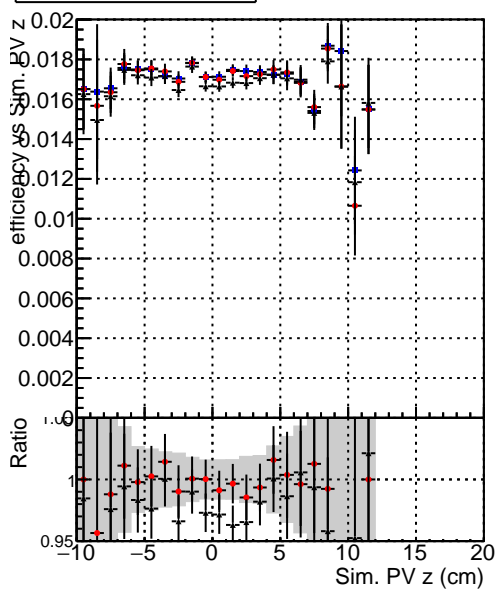

Efficiency vs vertpos**fake+duplicates vs vert r****Efficiency vs vert z****fake+duplicates vs. z****Efficiency vs. sim PV z****fake+duplicates vs Sim. PV z**

—•— DQM_mkFit_TTbarPU50_extractedGeoms_rescaleError100
—•— DQM_mkFit_TTbarPU50_extractedGeoms_rescaleError100_pTCutOverlap0p0
—•— DQM_mkFit_TTbarPU50_extractedGeoms_rescaleError100_pTCutOverlap0p0_dynamicChi2CutOverlap