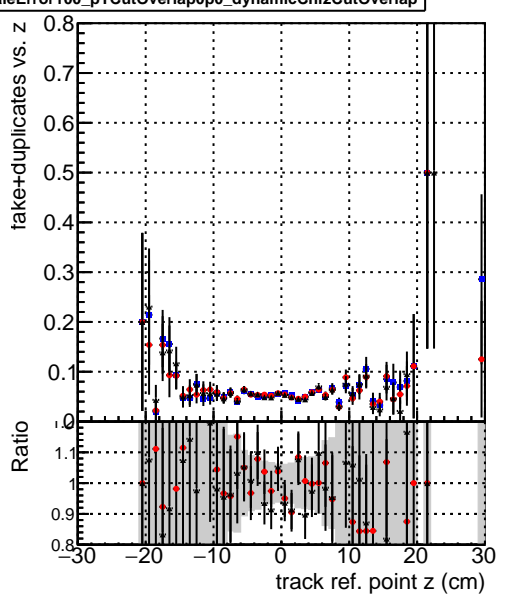

Efficiency vs vertpos**fake+duplicates vs vert r****Efficiency vs vert z****fake+duplicates vs. z****Efficiency vs. sim PV z****fake+duplicates vs Sim. PV z**

—•— DQM_mkFit_TTbarPU50_extractedGeoms_rescaleError100
—•— DQM_mkFit_TTbarPU50_extractedGeoms_rescaleError100_pTCutOverlap0p0
—•— DQM_mkFit_TTbarPU50_extractedGeoms_rescaleError100_pTCutOverlap0p0_dynamicChi2CutOverlap