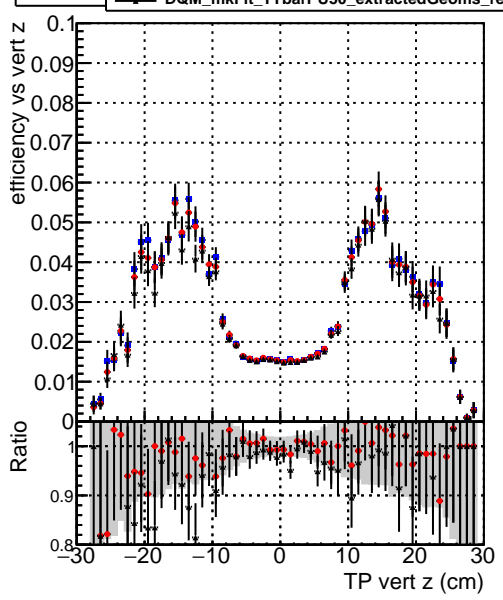

Efficiency vs vertpos**fake+duplicates vs vert r****Efficiency vs vert z****fake+duplicates vs. z****Efficiency vs. sim PV z****fake+duplicates vs Sim. PV z**

—•— DQM_mkFit_TTbarPU50_extractedGeoms_rescaleError100
—•— DQM_mkFit_TTbarPU50_extractedGeoms_rescaleError100_pTCutOverlap0p0
—•— DQM_mkFit_TTbarPU50_extractedGeoms_rescaleError100_pTCutOverlap0p0_dynamicChi2CutOverlap