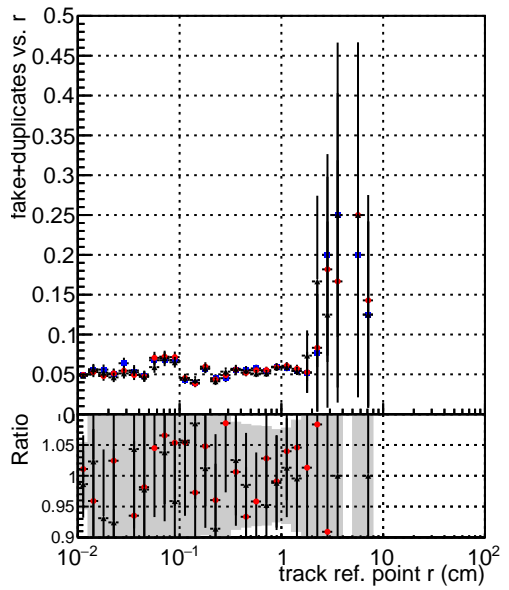

Efficiency vs vertpos**fake+duplicates vs vert r****Efficiency vs vert z****fake+duplicates vs. z****Efficiency vs. sim PV z****fake+duplicates vs Sim. PV z**

—•— DQM_mkFit_TTbarPU50_extractedGeoms_rescaleError100
—•— DQM_mkFit_TTbarPU50_extractedGeoms_rescaleError100_pTCutOverlap0p0
—•— DQM_mkFit_TTbarPU50_extractedGeoms_rescaleError100_pTCutOverlap0p0_dynamicChi2CutOverlap