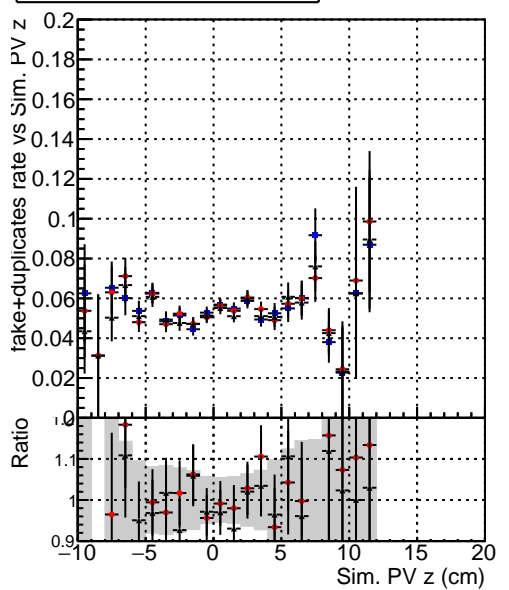

Efficiency vs vertpos**fake+duplicates vs vert r****Efficiency vs vert z****fake+duplicates vs. z****Efficiency vs. sim PV z****fake+duplicates vs Sim. PV z**

—•— DQM_mkFit_TTbarPU50_extractedGeoms_rescaleError100
—•— DQM_mkFit_TTbarPU50_extractedGeoms_rescaleError100_pTCutOverlap0p0
—•— DQM_mkFit_TTbarPU50_extractedGeoms_rescaleError100_pTCutOverlap0p0_dynamicChi2CutOverlap