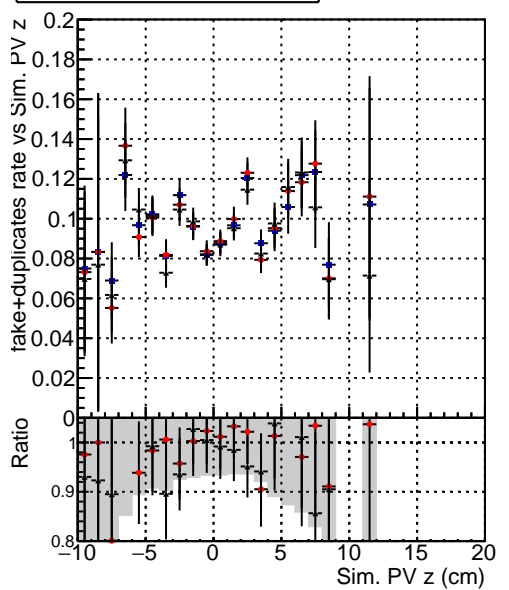

Efficiency vs vertpos**fake+duplicates vs vert r****Efficiency vs vert z****fake+duplicates vs track ref. point z****Efficiency vs. sim PV z****fake+duplicates vs Sim. PV z**

—• DQM_mkFit_TTbarPU50_extractedGeoms_rescaleError100
—• DQM_mkFit_TTbarPU50_extractedGeoms_rescaleError100_pTCutOverlap0p0
—• DQM_mkFit_TTbarPU50_extractedGeoms_rescaleError100_pTCutOverlap0p0_dynamicChi2CutOverlap