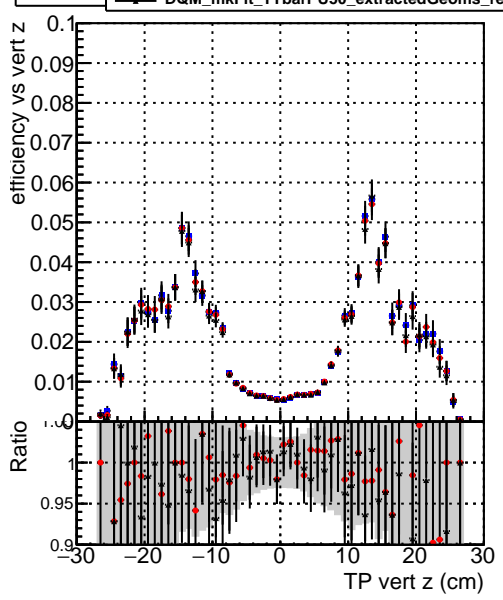

Efficiency vs vertpos**fake+duplicates vs vert r****Efficiency vs vert z****fake+duplicates vs track ref. point z****Efficiency vs. sim PV z****fake+duplicates vs Sim. PV z**

—• DQM_mkFit_TTbarPU50_extractedGeoms_rescaleError100
—• DQM_mkFit_TTbarPU50_extractedGeoms_rescaleError100_pTCutOverlap0p0
—• DQM_mkFit_TTbarPU50_extractedGeoms_rescaleError100_pTCutOverlap0p0_dynamicChi2CutOverlap