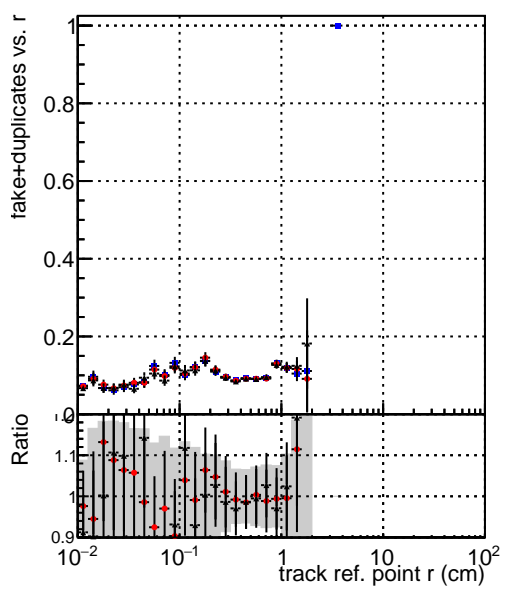

Efficiency vs vertpos**fake+duplicates vs vert r****Efficiency vs vert z****fake+duplicates vs track ref. point z****Efficiency vs. sim PV z****fake+duplicates vs Sim. PV z**

—• DQM_mkFit_TTbarPU50_extractedGeoms_rescaleError100
—• DQM_mkFit_TTbarPU50_extractedGeoms_rescaleError100_pTCutOverlap0p0
—• DQM_mkFit_TTbarPU50_extractedGeoms_rescaleError100_pTCutOverlap0p0_dynamicChi2CutOverlap