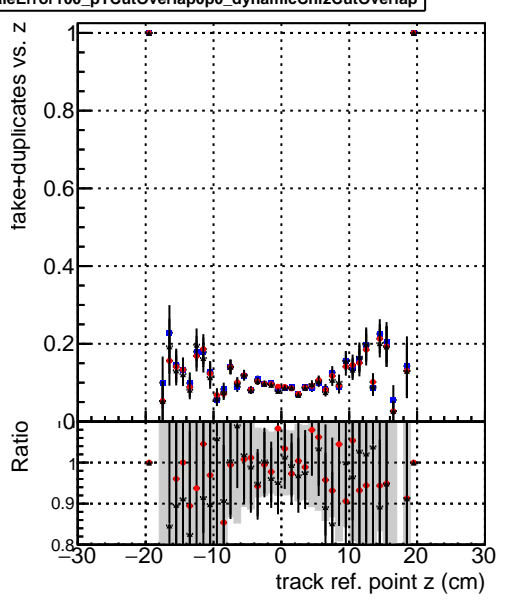

Efficiency vs vertpos**fake+duplicates vs vert r****Efficiency vs vert z****fake+duplicates vs track ref. point z****Efficiency vs. sim PV z****fake+duplicates vs Sim. PV z**

—• DQM_mkFit_TTbarPU50_extractedGeoms_rescaleError100
—• DQM_mkFit_TTbarPU50_extractedGeoms_rescaleError100_pTCutOverlap0p0
—• DQM_mkFit_TTbarPU50_extractedGeoms_rescaleError100_pTCutOverlap0p0_dynamicChi2CutOverlap