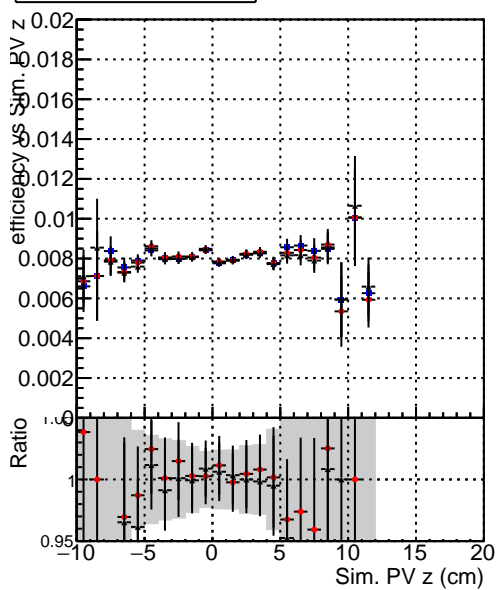

Efficiency vs vertpos**fake+duplicates vs vert r****Efficiency vs vert z****fake+duplicates vs track ref. point z****Efficiency vs. sim PV z****fake+duplicates vs Sim. PV z**

—• DQM_mkFit_TTbarPU50_extractedGeoms_rescaleError100
—• DQM_mkFit_TTbarPU50_extractedGeoms_rescaleError100_pTCutOverlap0p0
—• DQM_mkFit_TTbarPU50_extractedGeoms_rescaleError100_pTCutOverlap0p0_dynamicChi2CutOverlap