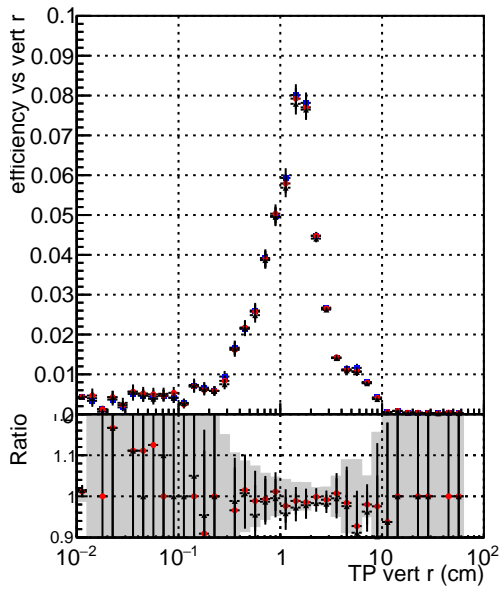

Efficiency vs vertpos**fake+duplicates vs vert r****Efficiency vs vert z****fake+duplicates vs track ref. point z****Efficiency vs. sim PV z****fake+duplicates vs Sim. PV z**

—• DQM_mkFit_TTbarPU50_extractedGeoms_rescaleError100
—• DQM_mkFit_TTbarPU50_extractedGeoms_rescaleError100_pTCutOverlap0p0
—• DQM_mkFit_TTbarPU50_extractedGeoms_rescaleError100_pTCutOverlap0p0_dynamicChi2CutOverlap