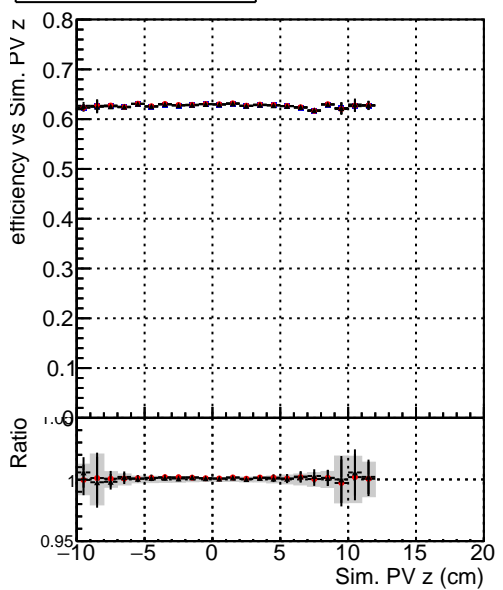

Efficiency vs vertpos**fake+duplicates vs vert r****Efficiency vs vert z****fake+duplicates vs Sim. PV z****Efficiency vs. sim PV z****fake+duplicates vs Sim. PV z**

—●— DQM_mkFit_TTbarPU50_extractedGeoms_rescaleError100
—●— DQM_mkFit_TTbarPU50_extractedGeoms_rescaleError100_pTCutOverlap0p0
—●— DQM_mkFit_TTbarPU50_extractedGeoms_rescaleError100_pTCutOverlap0p0_dynamicChi2CutOverlap