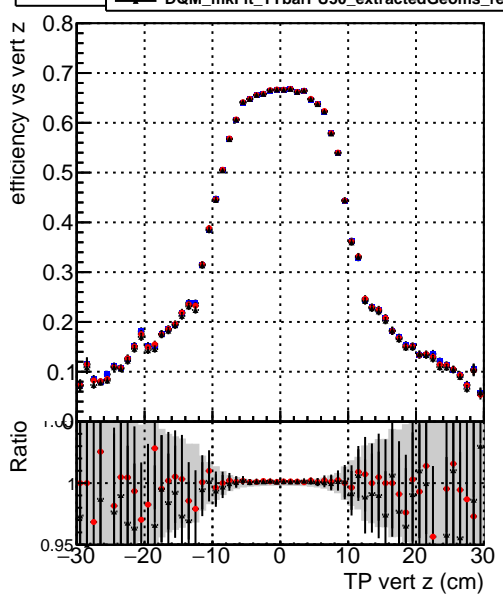

Efficiency vs vertpos**fake+duplicates vs vert r****Efficiency vs vert z****fake+duplicates vs Sim. PV z****Efficiency vs. sim PV z****fake+duplicates vs Sim. PV z**

—●— DQM_mkFit_TTbarPU50_extractedGeoms_rescaleError100
—●— DQM_mkFit_TTbarPU50_extractedGeoms_rescaleError100_pTCutOverlap0p0
—●— DQM_mkFit_TTbarPU50_extractedGeoms_rescaleError100_pTCutOverlap0p0_dynamicChi2CutOverlap