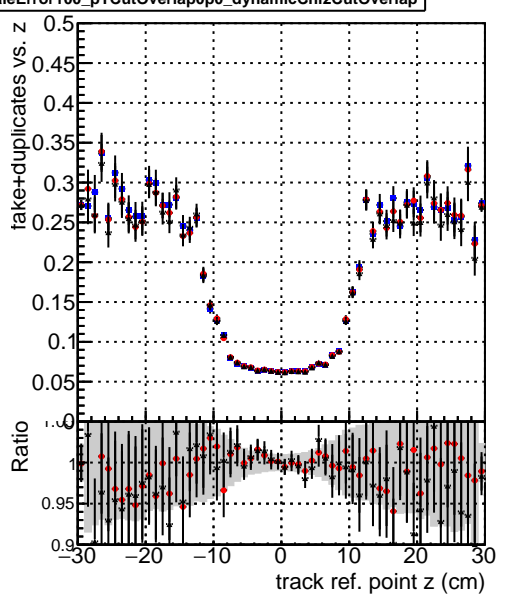

Efficiency vs vertpos**fake+duplicates vs vert r****Efficiency vs vert z****fake+duplicates vs Sim. PV z****Efficiency vs. sim PV z****fake+duplicates vs Sim. PV z**

—●— DQM_mkFit_TTbarPU50_extractedGeoms_rescaleError100
—●— DQM_mkFit_TTbarPU50_extractedGeoms_rescaleError100_pTCutOverlap0p0
—●— DQM_mkFit_TTbarPU50_extractedGeoms_rescaleError100_pTCutOverlap0p0_dynamicChi2CutOverlap