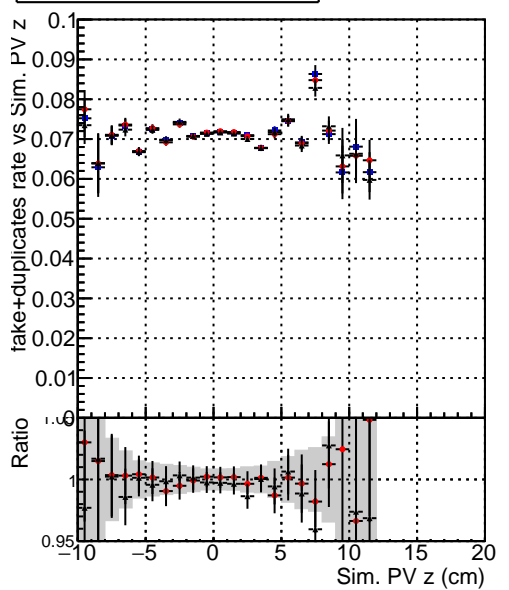

Efficiency vs vertpos**fake+duplicates vs vert r****Efficiency vs vert z****fake+duplicates vs Sim. PV z****Efficiency vs. sim PV z****fake+duplicates vs Sim. PV z**

—●— DQM_mkFit_TTbarPU50_extractedGeoms_rescaleError100
—●— DQM_mkFit_TTbarPU50_extractedGeoms_rescaleError100_pTCutOverlap0p0
—●— DQM_mkFit_TTbarPU50_extractedGeoms_rescaleError100_pTCutOverlap0p0_dynamicChi2CutOverlap