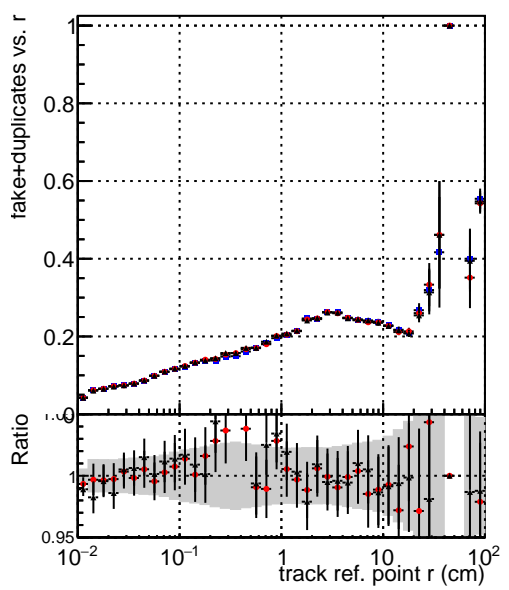

Efficiency vs vertpos**fake+duplicates vs vert r****Efficiency vs vert z****fake+duplicates vs Sim. PV z****Efficiency vs. sim PV z****fake+duplicates vs Sim. PV z**

—●— DQM_mkFit_TTbarPU50_extractedGeoms_rescaleError100
—●— DQM_mkFit_TTbarPU50_extractedGeoms_rescaleError100_pTCutOverlap0p0
—●— DQM_mkFit_TTbarPU50_extractedGeoms_rescaleError100_pTCutOverlap0p0_dynamicChi2CutOverlap