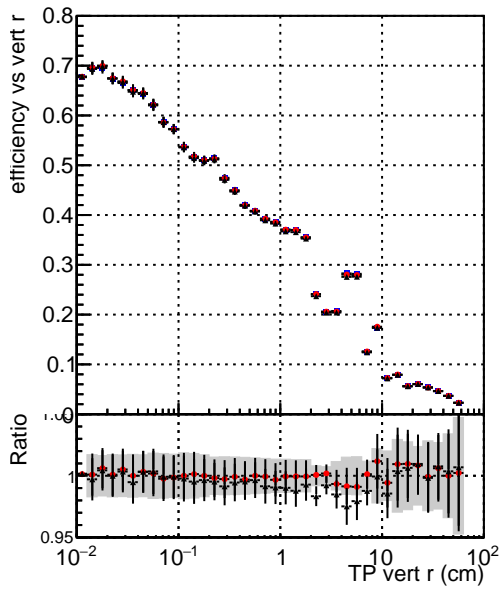

Efficiency vs vertpos**fake+duplicates vs vert r****Efficiency vs vert z****fake+duplicates vs Sim. PV z****Efficiency vs. sim PV z****fake+duplicates vs Sim. PV z**

—●— DQM_mkFit_TTbarPU50_extractedGeoms_rescaleError100
—●— DQM_mkFit_TTbarPU50_extractedGeoms_rescaleError100_pTCutOverlap0p0
—●— DQM_mkFit_TTbarPU50_extractedGeoms_rescaleError100_pTCutOverlap0p0_dynamicChi2CutOverlap