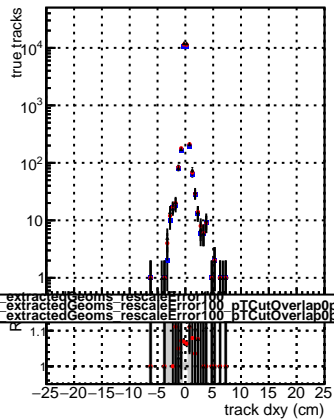

N of reco track vs dxy

N of associated (recoToSim) tracks vs dxy

N of associated (recoToSim) looper tracks vs dxy

N of associated (recoToSim) looper tracks vs dxy

N of reco track vs dz

N of associated (recoToSim) tracks vs dz

N of associated (recoToSim) looper tracks vs dz

N of associated (recoToSim) looper tracks vs dz