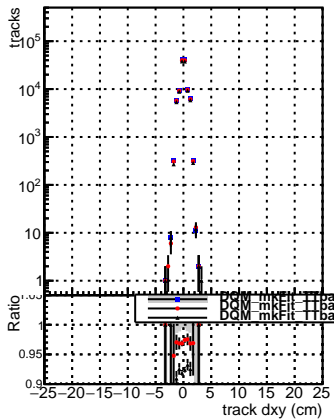

N of reco track vs dxy

N of associated (recoToSim) tracks vs dxy

N of associated (recoToSim) looper tracks vs dxy

N of reco track vs dz

N of associated (recoToSim) tracks vs dz

N of associated (recoToSim) looper tracks vs dz