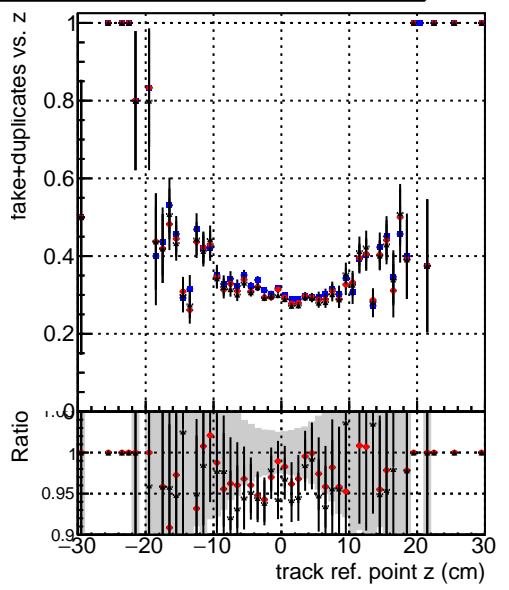

Efficiency vs vertpos**fake+duplicates vs vert r****Efficiency**

- DQM_mkFit_TTbarPU50_extractedGeoms_rescaleError100
- DQM_mkFit_TTbarPU50_extractedGeoms_rescaleError100_pTCutOverlap0p0
- DQM_mkFit_TTbarPU50_extractedGeoms_rescaleError100_pTCutOverlap0p0_dynamicChi2CutOverlap

**Efficiency vs. sim PV z****fake+duplicates vs Sim. PV z**