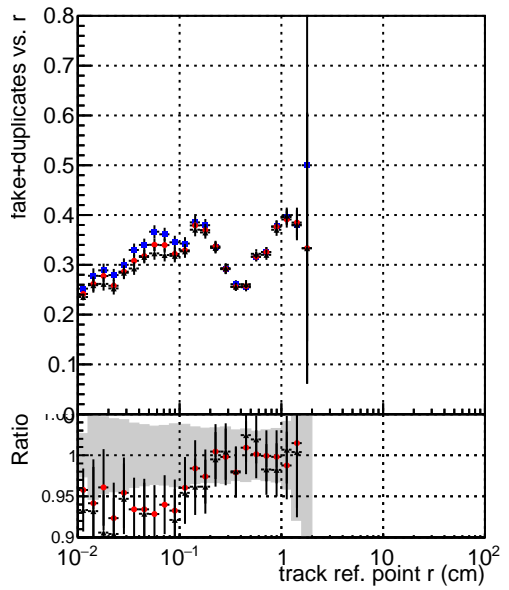

Efficiency vs vertpos**fake+duplicates vs vert r****Efficiency**

- DQM_mkFit_TTbarPU50_extractedGeoms_rescaleError100
- DQM_mkFit_TTbarPU50_extractedGeoms_rescaleError100_pTCutOverlap0p0
- DQM_mkFit_TTbarPU50_extractedGeoms_rescaleError100_pTCutOverlap0p0_dynamicChi2CutOverlap

**Efficiency vs. sim PV z****fake+duplicates vs Sim. PV z**