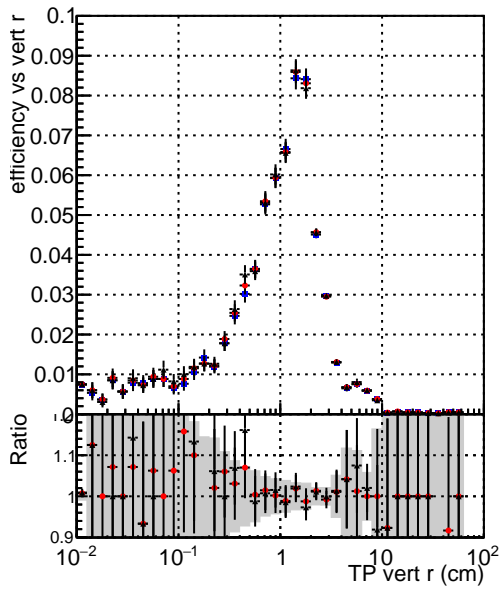

Efficiency vs vertpos**fake+duplicates vs vert r****Efficiency**

- DQM_mkFit_TTbarPU50_extractedGeoms_rescaleError100
- DQM_mkFit_TTbarPU50_extractedGeoms_rescaleError100_pTCutOverlap0p0
- DQM_mkFit_TTbarPU50_extractedGeoms_rescaleError100_pTCutOverlap0p0_dynamicChi2CutOverlap

**Efficiency vs. sim PV z****fake+duplicates vs Sim. PV z**