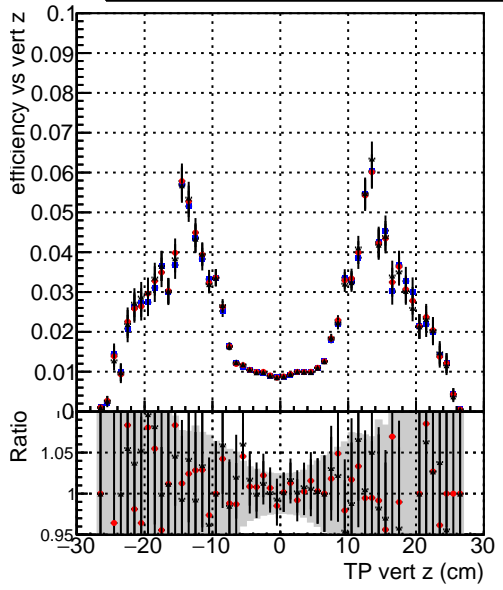

Efficiency vs vertpos**fake+duplicates vs vert r****Efficiency**

- DQM_mkFit_TTbarPU50_extractedGeoms_rescaleError100
- DQM_mkFit_TTbarPU50_extractedGeoms_rescaleError100_pTCutOverlap0p0
- DQM_mkFit_TTbarPU50_extractedGeoms_rescaleError100_pTCutOverlap0p0_dynamicChi2CutOverlap

**Efficiency vs. sim PV z****fake+duplicates vs Sim. PV z**