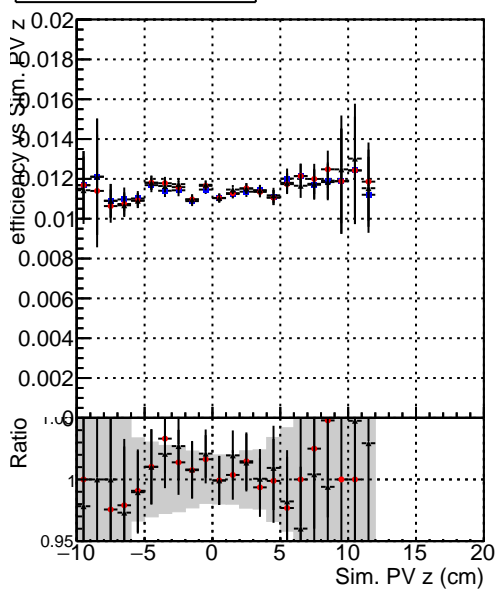

Efficiency vs vertpos**fake+duplicates vs vert r****Efficiency**

- DQM_mkFit_TTbarPU50_extractedGeoms_rescaleError100
- DQM_mkFit_TTbarPU50_extractedGeoms_rescaleError100_pTCutOverlap0p0
- DQM_mkFit_TTbarPU50_extractedGeoms_rescaleError100_pTCutOverlap0p0_dynamicChi2CutOverlap

**Efficiency vs. sim PV z****fake+duplicates vs Sim. PV z**