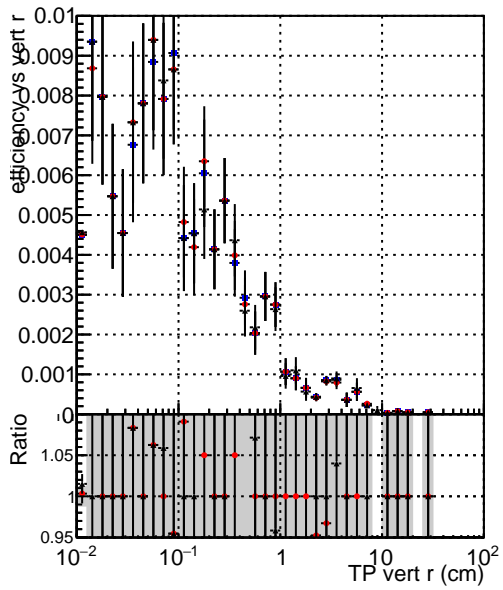

Efficiency vs vertpos**fake+duplicates vs vert r**

—• DQM_mkFit_TTbarPU50_extractedGeoms_rescaleError100
—• DQM_mkFit_TTbarPU50_extractedGeoms_rescaleError100_pTCutOverlap0p0
—• DQM_mkFit_TTbarPU50_extractedGeoms_rescaleError100_pTCutOverlap0p0_dynamicChi2CutOverlap

Efficiency vs vert z**Efficiency vs. sim PV z****fake+duplicates vs Sim. PV z**