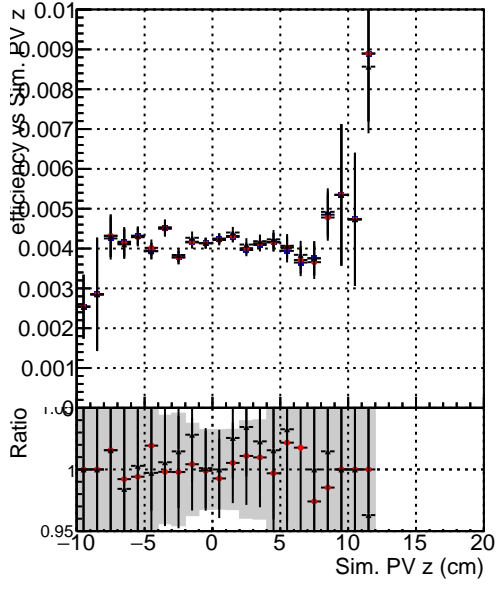

Efficiency vs vertpos**fake+duplicates vs vert r**

—• DQM_mkFit_TTbarPU50_extractedGeoms_rescaleError100
—• DQM_mkFit_TTbarPU50_extractedGeoms_rescaleError100_pTCutOverlap0p0
—• DQM_mkFit_TTbarPU50_extractedGeoms_rescaleError100_pTCutOverlap0p0_dynamicChi2CutOverlap

Efficiency vs vert z**Efficiency vs. sim PV z****fake+duplicates vs Sim. PV z**