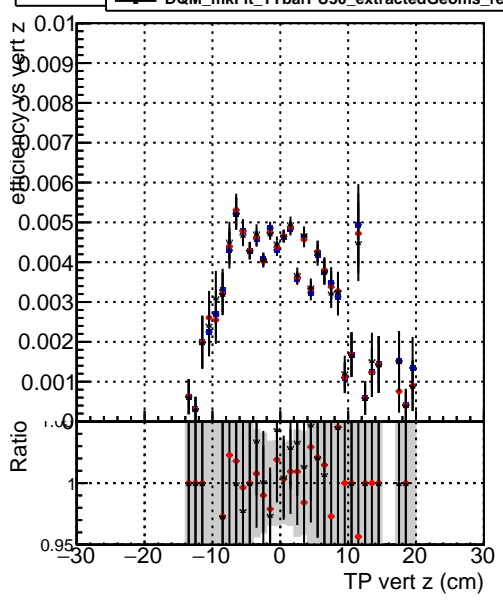

Efficiency vs vertpos**fake+duplicates vs vert r**

—• DQM_mkFit_TTbarPU50_extractedGeoms_rescaleError100
—• DQM_mkFit_TTbarPU50_extractedGeoms_rescaleError100_pTCutOverlap0p0
—• DQM_mkFit_TTbarPU50_extractedGeoms_rescaleError100_pTCutOverlap0p0_dynamicChi2CutOverlap

Efficiency vs vert z**Efficiency vs. sim PV z****fake+duplicates vs Sim. PV z**