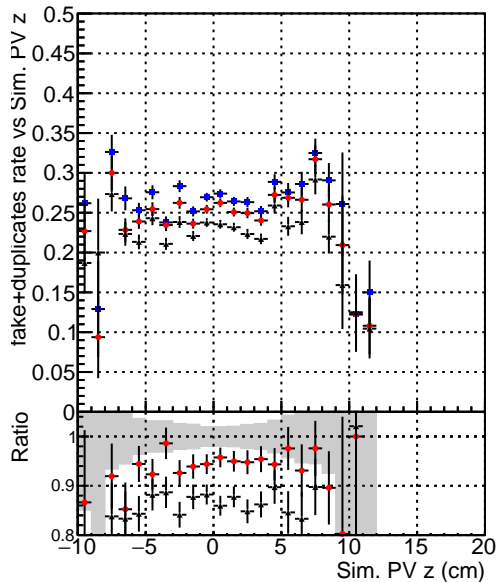

Efficiency vs vertpos**fake+duplicates vs vert r****Efficiency vs vert z****Efficiency vs. sim PV z****fake+duplicates vs Sim. PV z**

—•— DQM_mkFit_TTbarPU50_extractedGeoms_rescaleError100
—•— DQM_mkFit_TTbarPU50_extractedGeoms_rescaleError100_pTCutOverlap0p0
—•— DQM_mkFit_TTbarPU50_extractedGeoms_rescaleError100_pTCutOverlap0p0_dynamicChi2CutOverlap