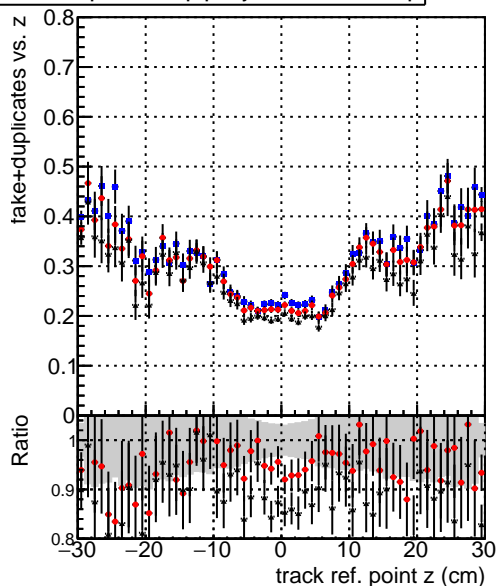

Efficiency vs vertpos**fake+duplicates vs vert r****Efficiency vs vert z****Efficiency vs. sim PV z****fake+duplicates vs Sim. PV z**

—•— DQM_mkFit_TTbarPU50_extractedGeoms_rescaleError100
—•— DQM_mkFit_TTbarPU50_extractedGeoms_rescaleError100_pTCutOverlap0p0
—•— DQM_mkFit_TTbarPU50_extractedGeoms_rescaleError100_pTCutOverlap0p0_dynamicChi2CutOverlap