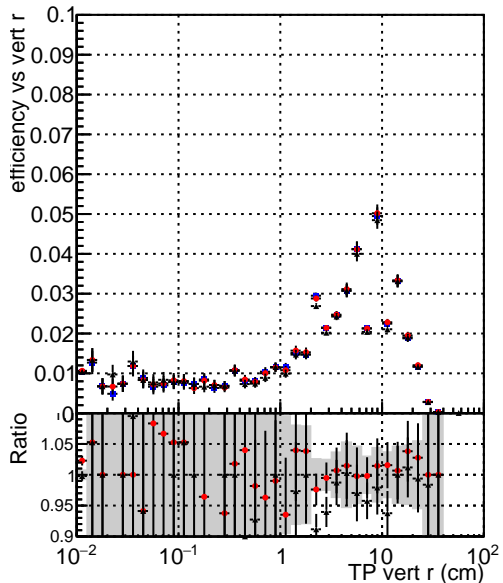

Efficiency vs vertpos**fake+duplicates vs vert r****Efficiency vs vert z****Efficiency vs. sim PV z****fake+duplicates vs Sim. PV z**

—•— DQM_mkFit_TTbarPU50_extractedGeoms_rescaleError100
—•— DQM_mkFit_TTbarPU50_extractedGeoms_rescaleError100_pTCutOverlap0p0
—•— DQM_mkFit_TTbarPU50_extractedGeoms_rescaleError100_pTCutOverlap0p0_dynamicChi2CutOverlap