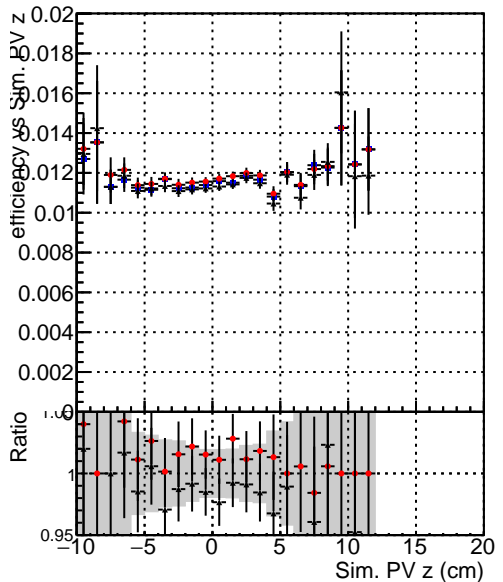

Efficiency vs vertpos**fake+duplicates vs vert r****Efficiency vs vert z****Efficiency vs. sim PV z****fake+duplicates vs Sim. PV z**

—•— DQM_mkFit_TTbarPU50_extractedGeoms_rescaleError100
—•— DQM_mkFit_TTbarPU50_extractedGeoms_rescaleError100_pTCutOverlap0p0
—•— DQM_mkFit_TTbarPU50_extractedGeoms_rescaleError100_pTCutOverlap0p0_dynamicChi2CutOverlap