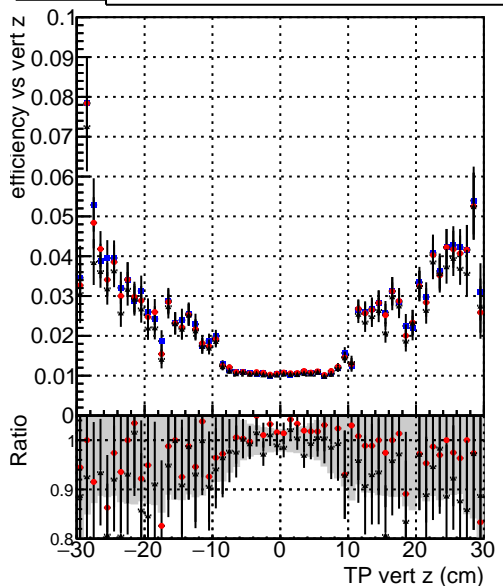

Efficiency vs vertpos**fake+duplicates vs vert r****Efficiency vs vert z****Efficiency vs. sim PV z****fake+duplicates vs Sim. PV z**

—•— DQM_mkFit_TTbarPU50_extractedGeoms_rescaleError100
—•— DQM_mkFit_TTbarPU50_extractedGeoms_rescaleError100_pTCutOverlap0p0
—•— DQM_mkFit_TTbarPU50_extractedGeoms_rescaleError100_pTCutOverlap0p0_dynamicChi2CutOverlap