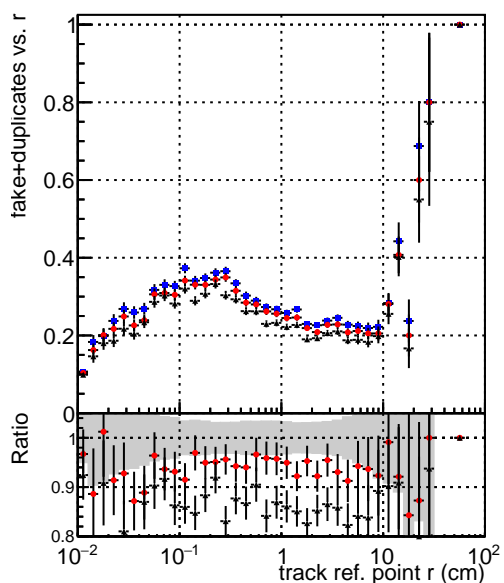

Efficiency vs vertpos**fake+duplicates vs vert r****Efficiency vs vert z****Efficiency vs. sim PV z****fake+duplicates vs Sim. PV z**

—•— DQM_mkFit_TTbarPU50_extractedGeoms_rescaleError100
—•— DQM_mkFit_TTbarPU50_extractedGeoms_rescaleError100_pTCutOverlap0p0
—•— DQM_mkFit_TTbarPU50_extractedGeoms_rescaleError100_pTCutOverlap0p0_dynamicChi2CutOverlap