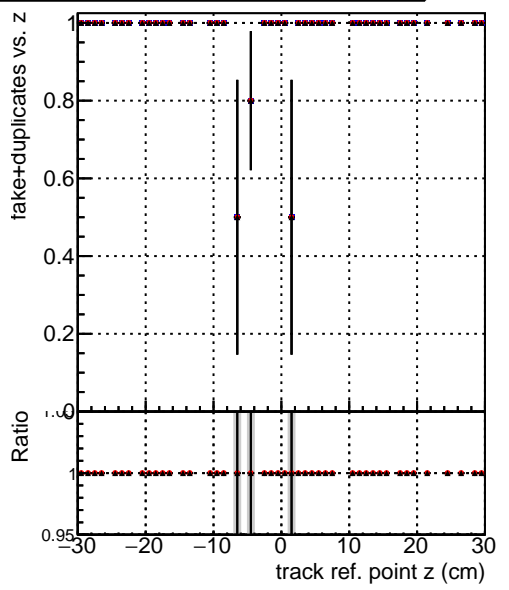

Efficiency vs vertpos**fake+duplicates vs vert r****Efficiency**

- DQM_mkFit_TTbarPU50_extractedGeoms_rescaleError100
- DQM_mkFit_TTbarPU50_extractedGeoms_rescaleError100_pTCutOverlap0p0
- DQM_mkFit_TTbarPU50_extractedGeoms_rescaleError100_pTCutOverlap0p0_dynamicChi2CutOverlap

**Efficiency vs. sim PV z****fake+duplicates vs Sim. PV z**