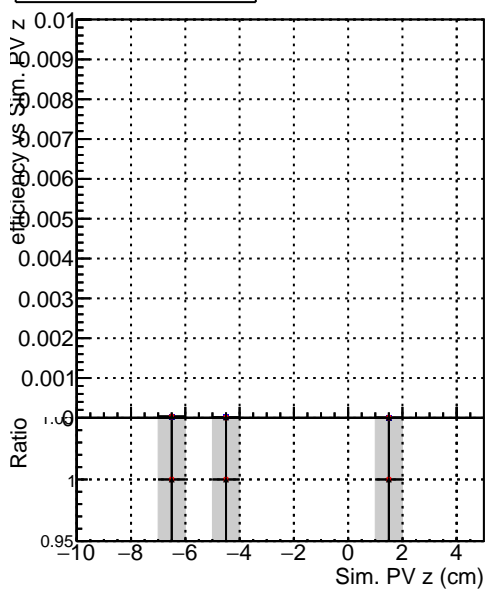

Efficiency vs vertpos**fake+duplicates vs vert r****Efficiency**

- DQM_mkFit_TTbarPU50_extractedGeoms_rescaleError100
- DQM_mkFit_TTbarPU50_extractedGeoms_rescaleError100_pTCutOverlap0p0
- DQM_mkFit_TTbarPU50_extractedGeoms_rescaleError100_pTCutOverlap0p0_dynamicChi2CutOverlap

**Efficiency vs. sim PV z****fake+duplicates vs Sim. PV z**