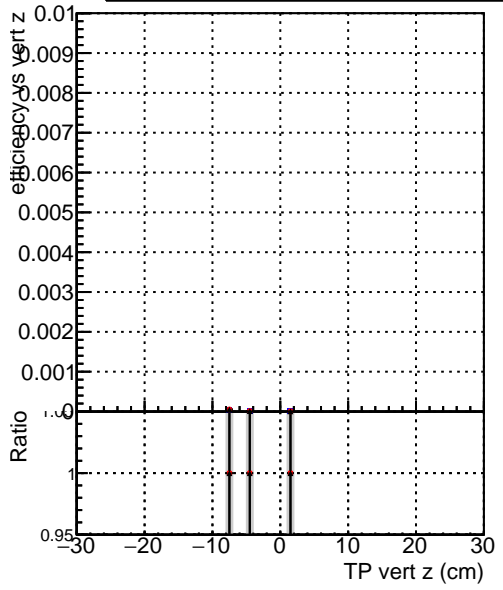

Efficiency vs vertpos**fake+duplicates vs vert r****Efficiency**

- DQM_mkFit_TTbarPU50_extractedGeoms_rescaleError100
- DQM_mkFit_TTbarPU50_extractedGeoms_rescaleError100_pTCutOverlap0p0
- DQM_mkFit_TTbarPU50_extractedGeoms_rescaleError100_pTCutOverlap0p0_dynamicChi2CutOverlap

**Efficiency vs. sim PV z****fake+duplicates vs Sim. PV z**