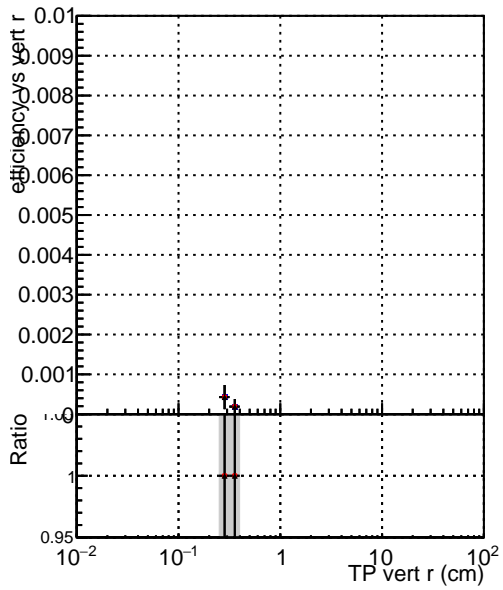

Efficiency vs vertpos**fake+duplicates vs vert r****Efficiency**

- DQM_mkFit_TTbarPU50_extractedGeoms_rescaleError100
- DQM_mkFit_TTbarPU50_extractedGeoms_rescaleError100_pTCutOverlap0p0
- DQM_mkFit_TTbarPU50_extractedGeoms_rescaleError100_pTCutOverlap0p0_dynamicChi2CutOverlap

**Efficiency vs. sim PV z****fake+duplicates vs Sim. PV z**