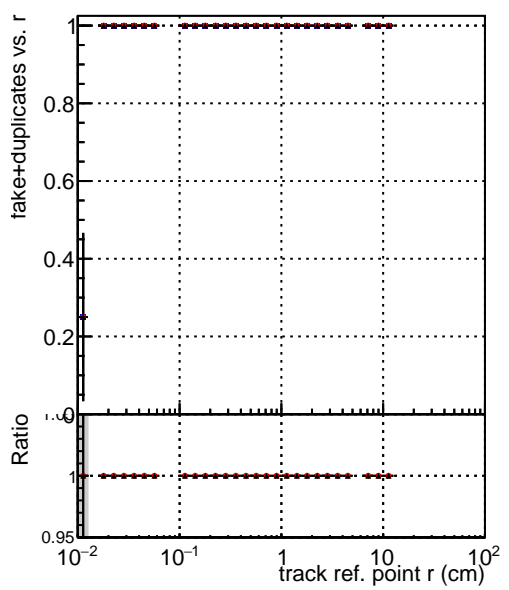

Efficiency vs vertpos**fake+duplicates vs vert r****Efficiency**

- DQM_mkFit_TTbarPU50_extractedGeoms_rescaleError100
- DQM_mkFit_TTbarPU50_extractedGeoms_rescaleError100_pTCutOverlap0p0
- DQM_mkFit_TTbarPU50_extractedGeoms_rescaleError100_pTCutOverlap0p0_dynamicChi2CutOverlap

**Efficiency vs. sim PV z****fake+duplicates vs Sim. PV z**