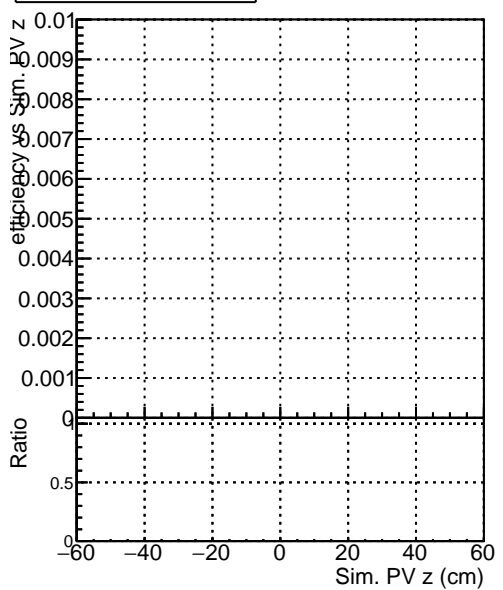

**Efficiency vs vertpos****fake+duplicates vs vert r****Efficiency**

- DQM\_mkFit\_TTbarPU50\_extractedGeoms\_rescaleError100
- DQM\_mkFit\_TTbarPU50\_extractedGeoms\_rescaleError100\_pTCutOverlap0p0
- DQM\_mkFit\_TTbarPU50\_extractedGeoms\_rescaleError100\_pTCutOverlap0p0\_dynamicChi2CutOverlap

**Efficiency vs. sim PV z****fake+duplicates vs Sim. PV z**