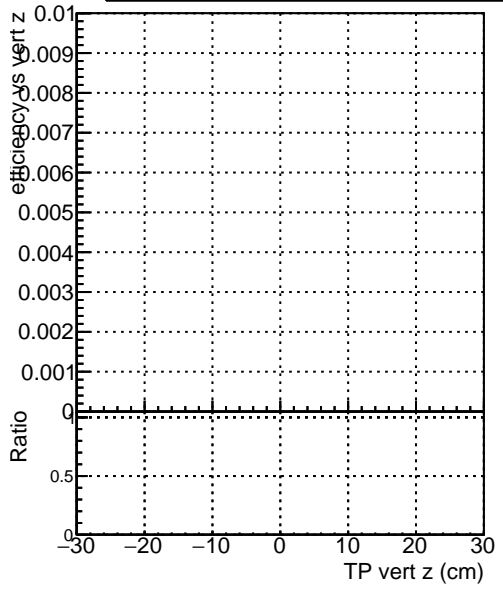

**Efficiency vs vertpos****fake+duplicates vs vert r****Efficiency**

- DQM\_mkFit\_TTbarPU50\_extractedGeoms\_rescaleError100
- DQM\_mkFit\_TTbarPU50\_extractedGeoms\_rescaleError100\_pTCutOverlap0p0
- DQM\_mkFit\_TTbarPU50\_extractedGeoms\_rescaleError100\_pTCutOverlap0p0\_dynamicChi2CutOverlap

**Efficiency vs. sim PV z****fake+duplicates vs Sim. PV z**