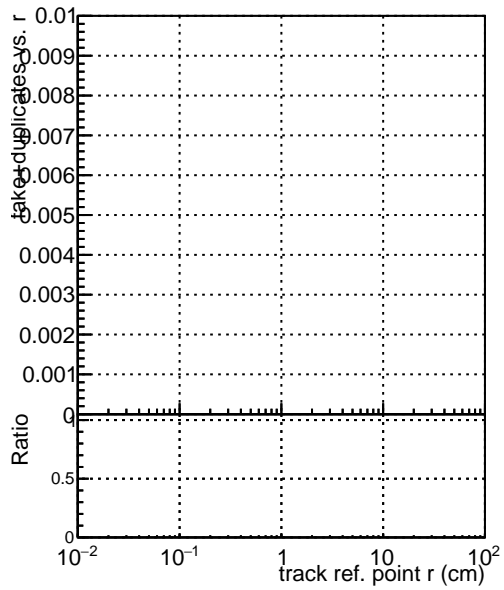

**Efficiency vs vertpos****fake+duplicates vs vert r****Efficiency**

- DQM\_mkFit\_TTbarPU50\_extractedGeoms\_rescaleError100
- DQM\_mkFit\_TTbarPU50\_extractedGeoms\_rescaleError100\_pTCutOverlap0p0
- DQM\_mkFit\_TTbarPU50\_extractedGeoms\_rescaleError100\_pTCutOverlap0p0\_dynamicChi2CutOverlap

**Efficiency vs. sim PV z****fake+duplicates vs Sim. PV z**