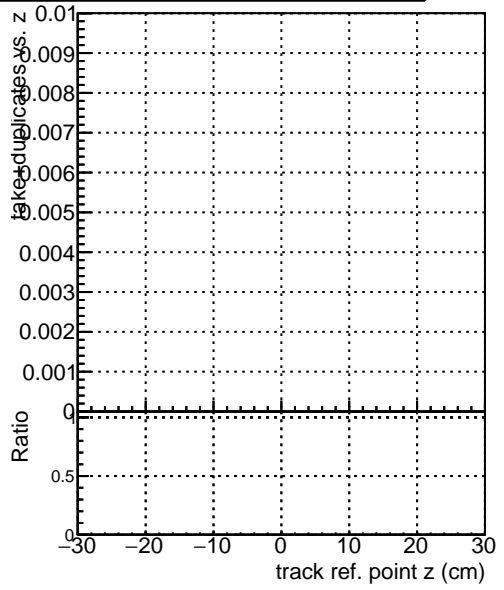

**Efficiency vs vertpos****fake+duplicates vs vert r****Efficiency**

- DQM\_mkFit\_TTbarPU50\_extractedGeoms\_rescaleError100
- DQM\_mkFit\_TTbarPU50\_extractedGeoms\_rescaleError100\_pTCutOverlap0p0
- DQM\_mkFit\_TTbarPU50\_extractedGeoms\_rescaleError100\_pTCutOverlap0p0\_dynamicChi2CutOverlap

**Efficiency vs. sim PV z****fake+duplicates vs Sim. PV z**