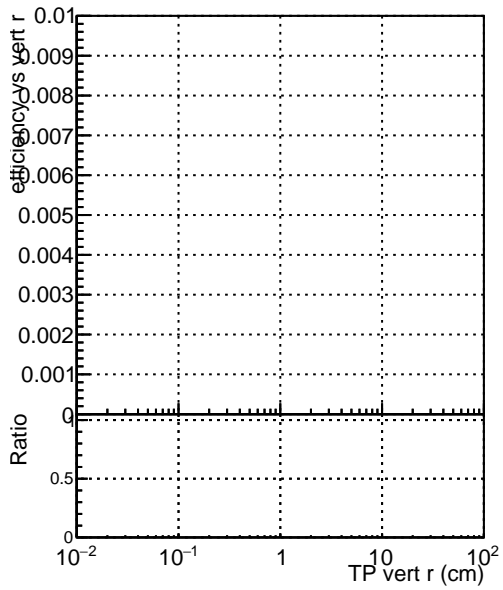

**Efficiency vs vertpos****fake+duplicates vs vert r****Efficiency**

- DQM\_mkFit\_TTbarPU50\_extractedGeoms\_rescaleError100
- DQM\_mkFit\_TTbarPU50\_extractedGeoms\_rescaleError100\_pTCutOverlap0p0
- DQM\_mkFit\_TTbarPU50\_extractedGeoms\_rescaleError100\_pTCutOverlap0p0\_dynamicChi2CutOverlap

**Efficiency vs. sim PV z****fake+duplicates vs Sim. PV z**