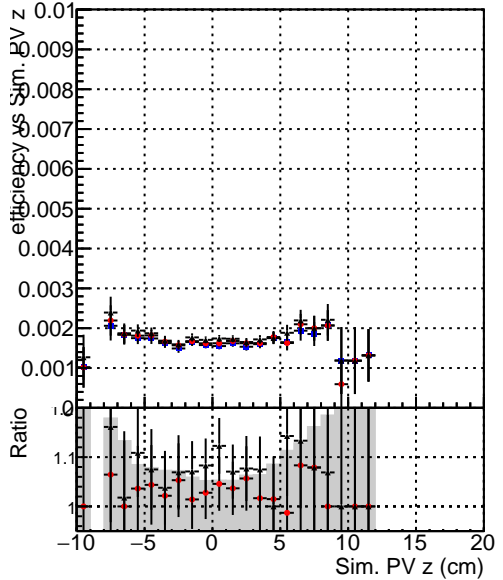

Efficiency vs vertpos**fake+duplicates vs vert r**

Legend for Efficiency vs. vert r and fake+duplicates vs. track ref. point r plots:

- Blue circles: DQM_mkFit_TTbarPU50_extractedGeoms_rescaleError100
- Red circles: DQM_mkFit_TTbarPU50_extractedGeoms_rescaleError100_pTCutOverlap0p0
- Black crosses: DQM_mkFit_TTbarPU50_extractedGeoms_rescaleError100_pTCutOverlap0p0_dynamicChi2CutOverlap

Efficiency vs. vert z**Efficiency vs. sim PV z****fake+duplicates vs Sim. PV z**