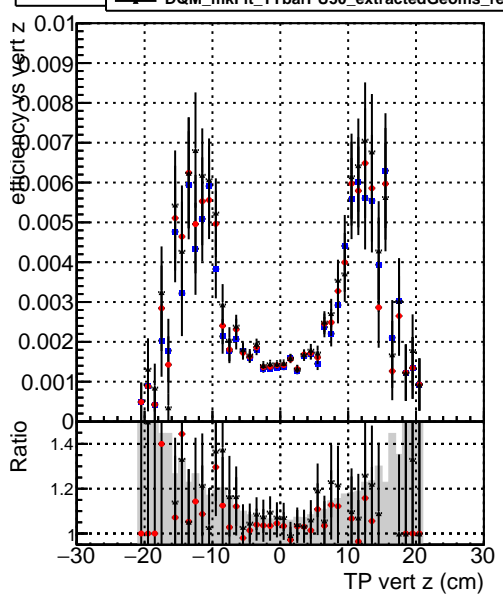

Efficiency vs vertpos**fake+duplicates vs vert r**

Legend for Efficiency vs. vert r and fake+duplicates vs. track ref. point r plots:

- Blue circles: DQM_mkFit_TTbarPU50_extractedGeoms_rescaleError100
- Red circles: DQM_mkFit_TTbarPU50_extractedGeoms_rescaleError100_pTCutOverlap0p0
- Black crosses: DQM_mkFit_TTbarPU50_extractedGeoms_rescaleError100_pTCutOverlap0p0_dynamicChi2CutOverlap

Efficiency vs. vert z**Efficiency vs. sim PV z****fake+duplicates vs Sim. PV z**