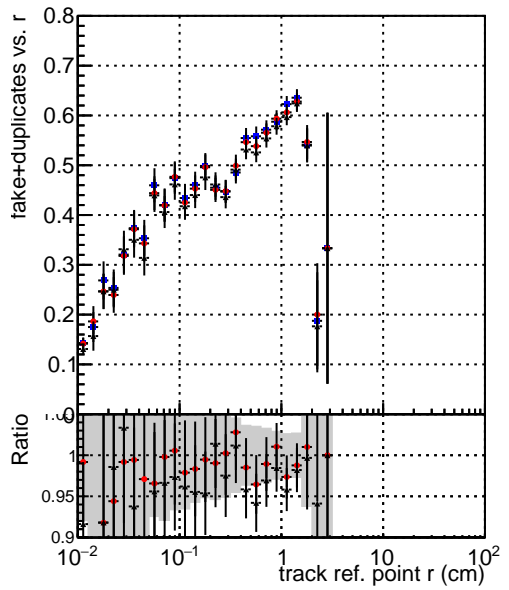

Efficiency vs vertpos**fake+duplicates vs vert r**

Legend for Efficiency vs. vert r and fake+duplicates vs. track ref. point r plots:

- Blue circles: DQM_mkFit_TTbarPU50_extractedGeoms_rescaleError100
- Red circles: DQM_mkFit_TTbarPU50_extractedGeoms_rescaleError100_pTCutOverlap0p0
- Black crosses: DQM_mkFit_TTbarPU50_extractedGeoms_rescaleError100_pTCutOverlap0p0_dynamicChi2CutOverlap

Efficiency vs. vert z**Efficiency vs. sim PV z****fake+duplicates vs Sim. PV z**