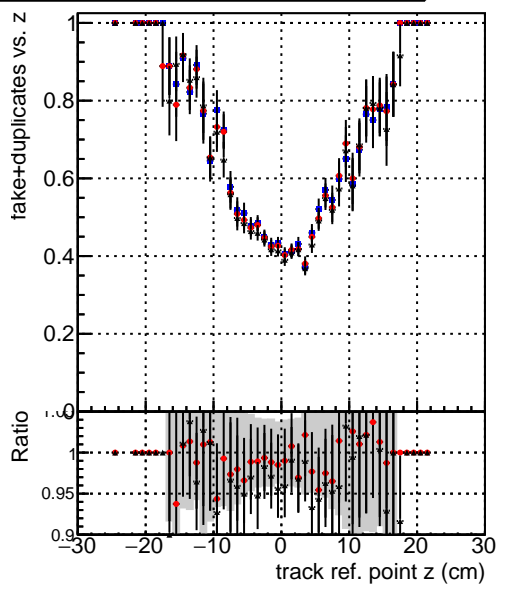

Efficiency vs vertpos**fake+duplicates vs vert r**

Legend for Efficiency vs. vert r and fake+duplicates vs. track ref. point r plots:

- Blue circles: DQM_mkFit_TTbarPU50_extractedGeoms_rescaleError100
- Red circles: DQM_mkFit_TTbarPU50_extractedGeoms_rescaleError100_pTCutOverlap0p0
- Black crosses: DQM_mkFit_TTbarPU50_extractedGeoms_rescaleError100_pTCutOverlap0p0_dynamicChi2CutOverlap

Efficiency vs. vert z**Efficiency vs. sim PV z****fake+duplicates vs Sim. PV z**