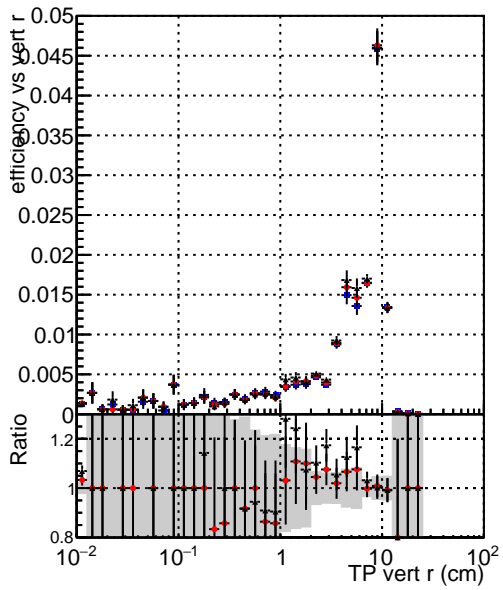

Efficiency vs vertpos**fake+duplicates vs vert r**

Legend for Efficiency vs. vert r and fake+duplicates vs. track ref. point r plots:

- Blue circles: DQM_mkFit_TTbarPU50_extractedGeoms_rescaleError100
- Red circles: DQM_mkFit_TTbarPU50_extractedGeoms_rescaleError100_pTCutOverlap0p0
- Black crosses: DQM_mkFit_TTbarPU50_extractedGeoms_rescaleError100_pTCutOverlap0p0_dynamicChi2CutOverlap

Efficiency vs. vert z**Efficiency vs. sim PV z****fake+duplicates vs Sim. PV z**