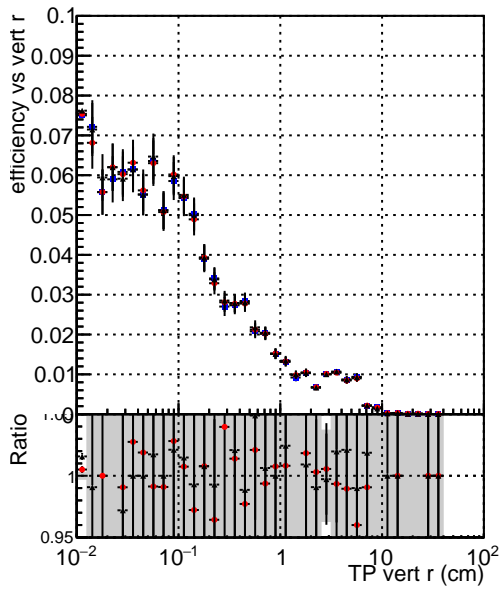

Efficiency vs vertpos**fake+duplicates vs vert r****Efficiency**

- DQM_mkFit_TTbarPU50_extractedGeoms_rescaleError100
- DQM_mkFit_TTbarPU50_extractedGeoms_rescaleError100_pTCutOverlap0p0
- DQM_mkFit_TTbarPU50_extractedGeoms_rescaleError100_pTCutOverlap0p0_dynamicChi2CutOverlap

**Efficiency vs. sim PV z****fake+duplicates vs Sim. PV z**