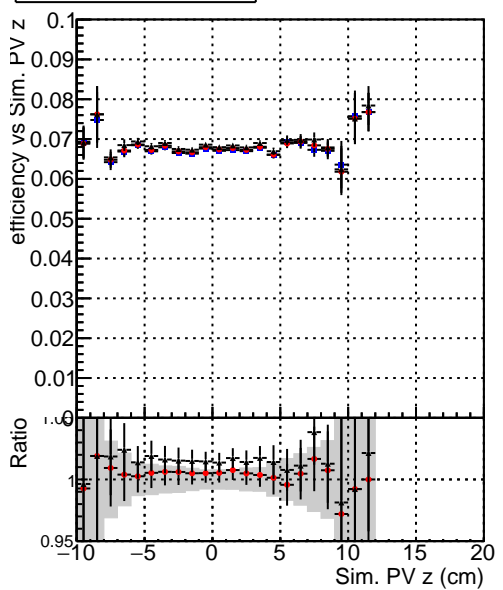

Efficiency vs vertpos**fake+duplicates vs vert r****Efficiency**

- DQM_mkFit_TTbarPU50_extractedGeoms_rescaleError100
- DQM_mkFit_TTbarPU50_extractedGeoms_rescaleError100_pTCutOverlap0p0
- DQM_mkFit_TTbarPU50_extractedGeoms_rescaleError100_pTCutOverlap0p0_dynamicChi2CutOverlap

**Efficiency vs. sim PV z****fake+duplicates vs Sim. PV z**