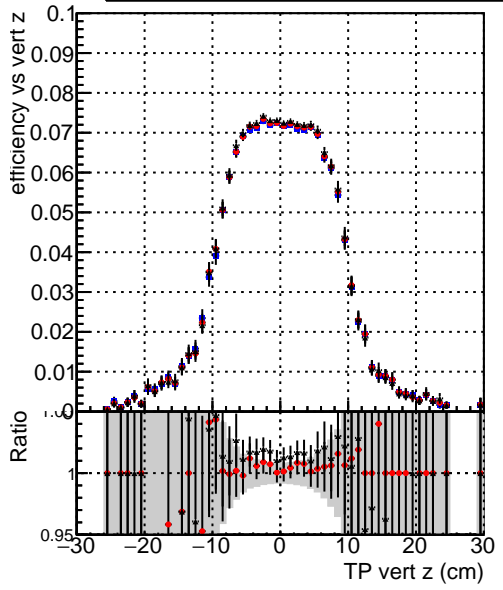

Efficiency vs vertpos**fake+duplicates vs vert r****Efficiency**

- DQM_mkFit_TTbarPU50_extractedGeoms_rescaleError100
- DQM_mkFit_TTbarPU50_extractedGeoms_rescaleError100_pTCutOverlap0p0
- DQM_mkFit_TTbarPU50_extractedGeoms_rescaleError100_pTCutOverlap0p0_dynamicChi2CutOverlap

**Efficiency vs. sim PV z****fake+duplicates vs Sim. PV z**