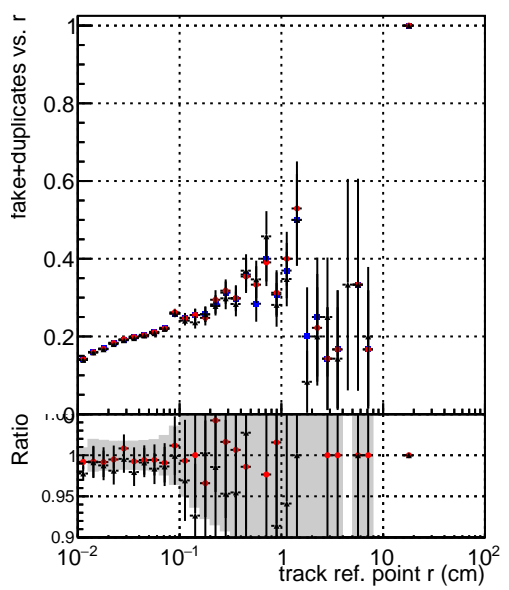

Efficiency vs vertpos**fake+duplicates vs vert r****Efficiency**

- DQM_mkFit_TTbarPU50_extractedGeoms_rescaleError100
- DQM_mkFit_TTbarPU50_extractedGeoms_rescaleError100_pTCutOverlap0p0
- DQM_mkFit_TTbarPU50_extractedGeoms_rescaleError100_pTCutOverlap0p0_dynamicChi2CutOverlap

**Efficiency vs. sim PV z****fake+duplicates vs Sim. PV z**