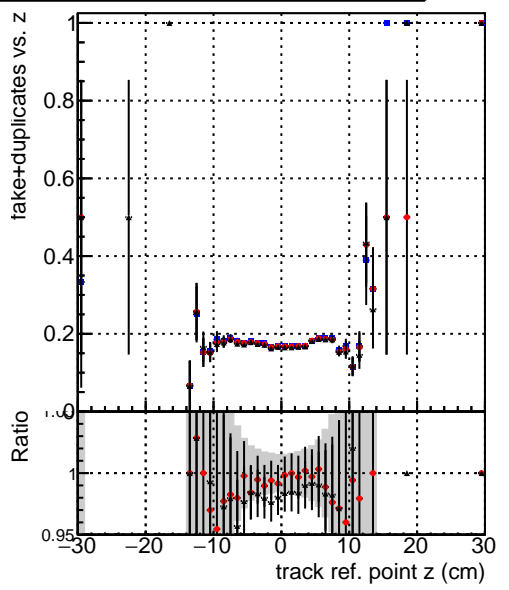

Efficiency vs vertpos**fake+duplicates vs vert r****Efficiency**

- DQM_mkFit_TTbarPU50_extractedGeoms_rescaleError100
- DQM_mkFit_TTbarPU50_extractedGeoms_rescaleError100_pTCutOverlap0p0
- DQM_mkFit_TTbarPU50_extractedGeoms_rescaleError100_pTCutOverlap0p0_dynamicChi2CutOverlap

**Efficiency vs. sim PV z****fake+duplicates vs Sim. PV z**