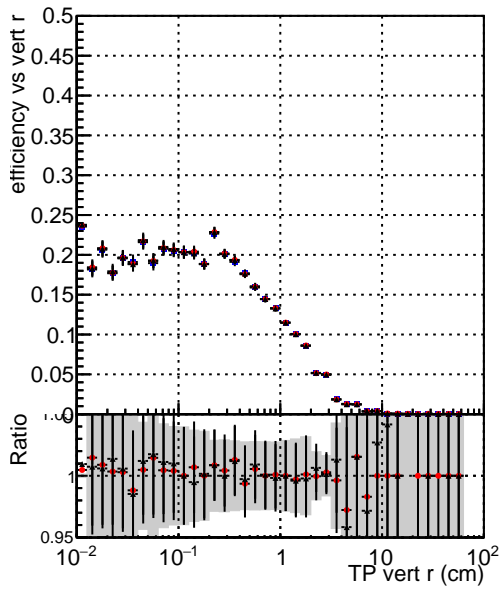

Efficiency vs vertpos**fake+duplicates vs vert r**

Legend for Efficiency vs. TP vert z and fake+duplicates vs. track ref. point z:

- Blue squares: DQM_mkFit_TTbarPU50_extractedGeoms_rescaleError100
- Red circles: DQM_mkFit_TTbarPU50_extractedGeoms_rescaleError100_pTCutOverlap0p0
- Black triangles: DQM_mkFit_TTbarPU50_extractedGeoms_rescaleError100_pTCutOverlap0p0_dynamicChi2CutOverlap

Efficiency vs. TP vert z**Efficiency vs. sim PV z****fake+duplicates vs Sim. PV z**