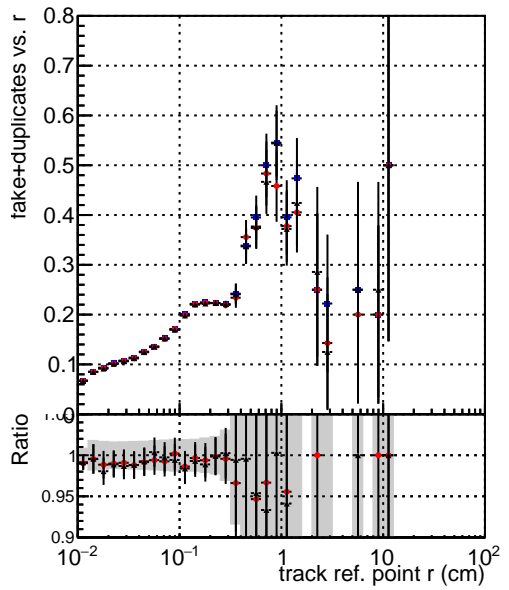

Efficiency vs vertpos**fake+duplicates vs vert r**

Legend for Efficiency vs. TP vert z and fake+duplicates vs. track ref. point z:

- Blue squares: DQM_mkFit_TTbarPU50_extractedGeoms_rescaleError100
- Red circles: DQM_mkFit_TTbarPU50_extractedGeoms_rescaleError100_pTCutOverlap0p0
- Black triangles: DQM_mkFit_TTbarPU50_extractedGeoms_rescaleError100_pTCutOverlap0p0_dynamicChi2CutOverlap

Efficiency vs. TP vert z**Efficiency vs. sim PV z****fake+duplicates vs Sim. PV z**