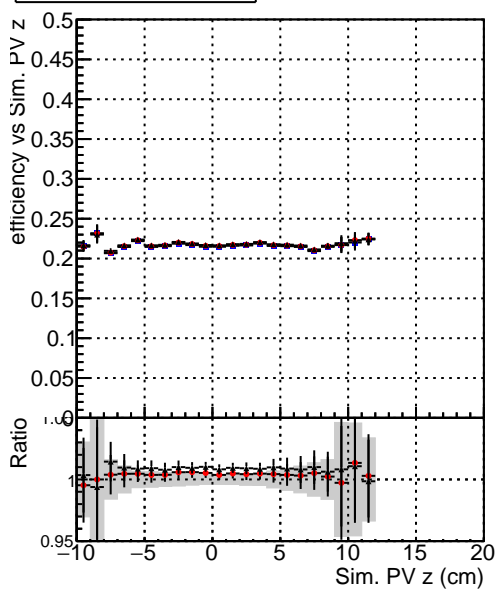

Efficiency vs vertpos**fake+duplicates vs vert r**

Legend for Efficiency vs. TP vert z and fake+duplicates vs. track ref. point z:

- Blue squares: DQM_mkFit_TTbarPU50_extractedGeoms_rescaleError100
- Red circles: DQM_mkFit_TTbarPU50_extractedGeoms_rescaleError100_pTCutOverlap0p0
- Black triangles: DQM_mkFit_TTbarPU50_extractedGeoms_rescaleError100_pTCutOverlap0p0_dynamicChi2CutOverlap

Efficiency vs. TP vert z**Efficiency vs. sim PV z****fake+duplicates vs Sim. PV z**