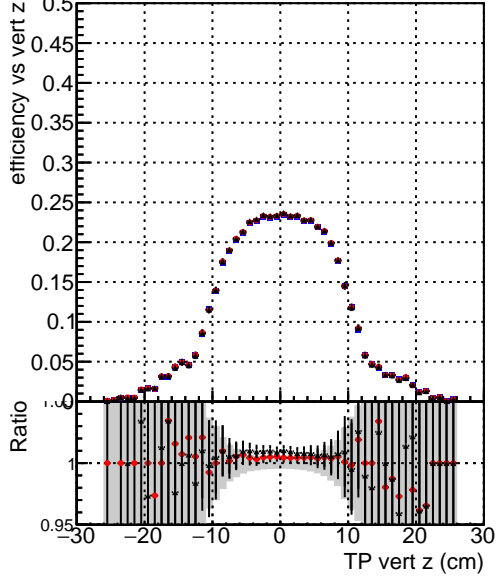

Efficiency vs vertpos**fake+duplicates vs vert r**

Legend for Efficiency vs. TP vert z and fake+duplicates vs. track ref. point z:

- Blue squares: DQM_mkFit_TTbarPU50_extractedGeoms_rescaleError100
- Red circles: DQM_mkFit_TTbarPU50_extractedGeoms_rescaleError100_pTCutOverlap0p0
- Black triangles: DQM_mkFit_TTbarPU50_extractedGeoms_rescaleError100_pTCutOverlap0p0_dynamicChi2CutOverlap

Efficiency vs. TP vert z**Efficiency vs. sim PV z****fake+duplicates vs Sim. PV z**