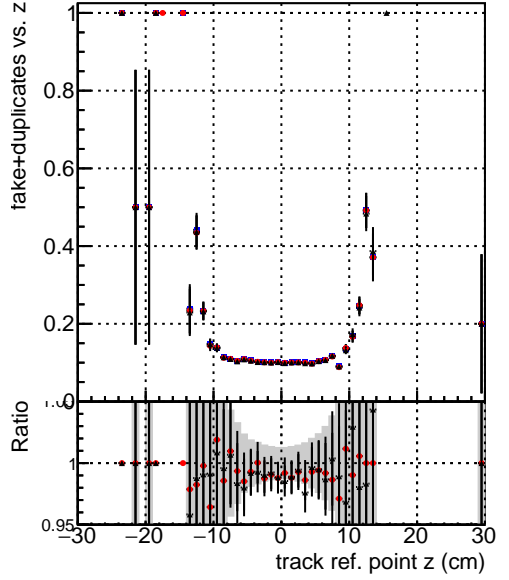

Efficiency vs vertpos**fake+duplicates vs vert r**

Legend for Efficiency vs. TP vert z and fake+duplicates vs. track ref. point z:

- Blue squares: DQM_mkFit_TTbarPU50_extractedGeoms_rescaleError100
- Red circles: DQM_mkFit_TTbarPU50_extractedGeoms_rescaleError100_pTCutOverlap0p0
- Black triangles: DQM_mkFit_TTbarPU50_extractedGeoms_rescaleError100_pTCutOverlap0p0_dynamicChi2CutOverlap

Efficiency vs. TP vert z**Efficiency vs. sim PV z****fake+duplicates vs Sim. PV z**