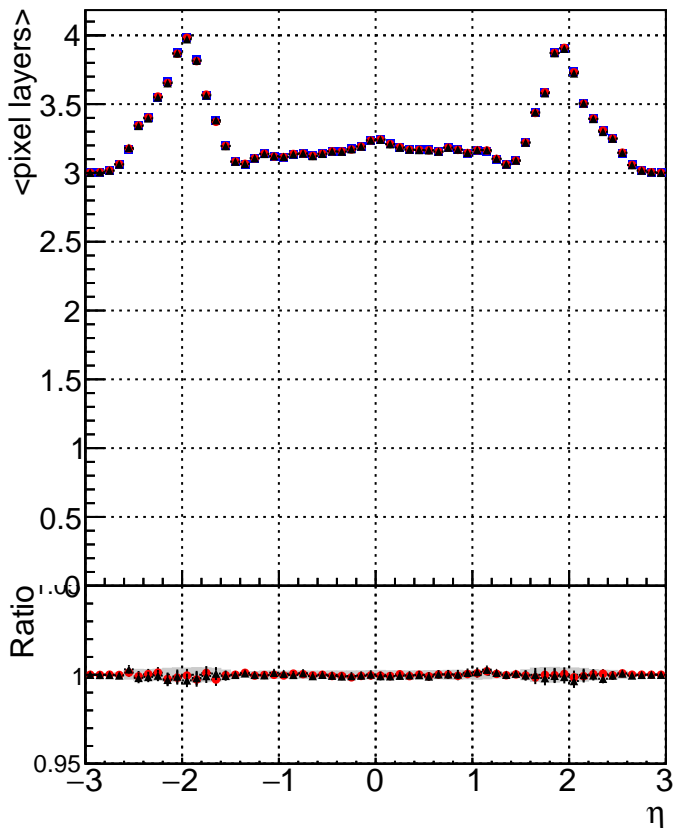

mean # PXL hits vs eta

mean # PXL Layers with measurement vs eta

mean # STRIP hits vs eta

Legend for STRIP hits plots:

- Blue square: DQM_mkFit_TTbarPU50_extractedGeoms_rescaleError100
- Red circle: DQM_mkFit_TTbarPU50_extractedGeoms_rescaleError100_pTCutOverlap0p0
- Black triangle: DQM_mkFit_TTbarPU50_extractedGeoms_rescaleError100_pTCutOverlap0p0_dynamicChi2CutOverlap