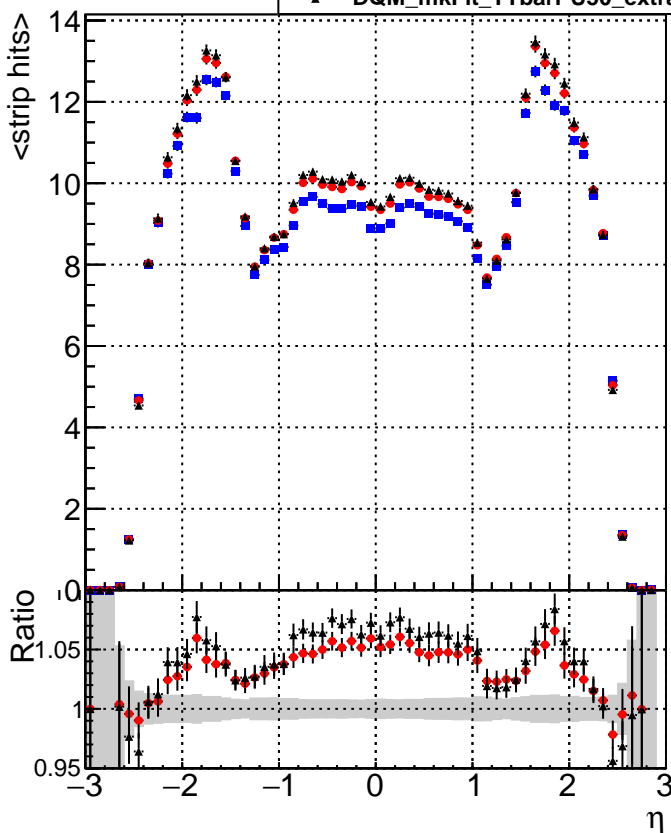

mean # PXL hits vs eta

mean # PXL Layers with measurement vs eta

mean # STRIP hits vs eta

Legend for STRIP hits plots:

- Blue square: DQM_mkFit_TTbarPU50_extractedGeoms_rescaleError100
- Red circle: DQM_mkFit_TTbarPU50_extractedGeoms_rescaleError100_pTCutOverlap0p0
- Black triangle: DQM_mkFit_TTbarPU50_extractedGeoms_rescaleError100_pTCutOverlap0p0_dynamicChi2CutOverlap