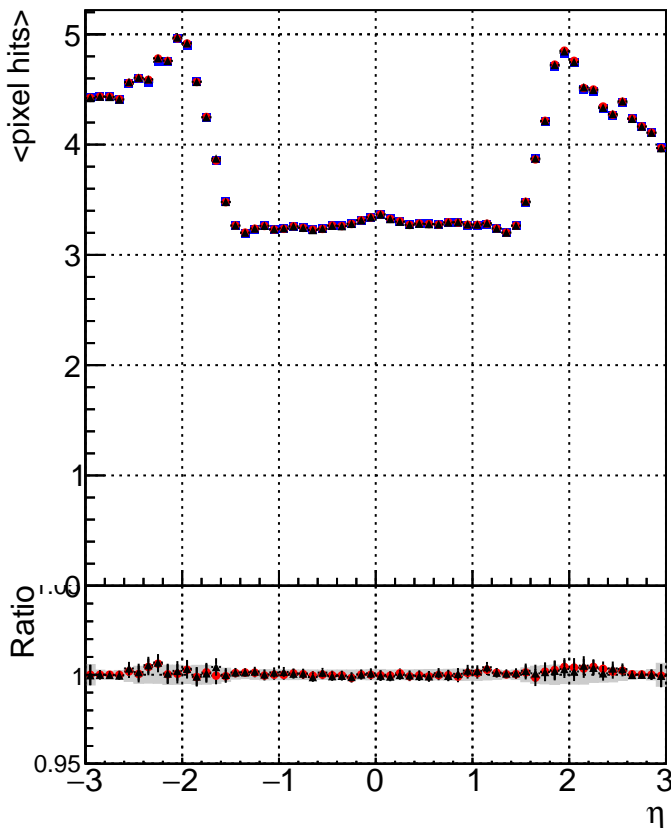

mean # PXL hits vs eta

mean # PXL Layers with measurement vs eta

mean # STRIP hits vs eta

Legend for STRIP hits plots:

- Blue square: DQM_mkFit_TTbarPU50_extractedGeoms_rescaleError100
- Red circle: DQM_mkFit_TTbarPU50_extractedGeoms_rescaleError100_pTCutOverlap0p0
- Black triangle: DQM_mkFit_TTbarPU50_extractedGeoms_rescaleError100_pTCutOverlap0p0_dynamicChi2CutOverlap