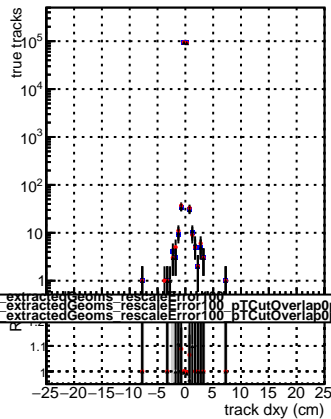

**N of reco track vs dxy**

**N of associated (recoToSim) tracks vs dxy**

**N of associated (recoToSim) looper tracks vs dxy**

**N of reco track vs dz**

**N of associated (recoToSim) tracks vs dz**

**N of associated (recoToSim) looper tracks vs dz**