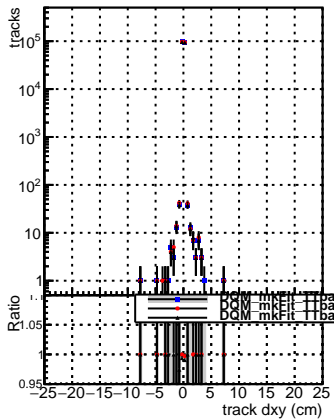

**N of reco track vs dxy**

**N of associated (recoToSim) tracks vs dxy**

**N of associated (recoToSim) looper tracks vs dxy**

**N of reco track vs dz**

**N of associated (recoToSim) tracks vs dz**

**N of associated (recoToSim) looper tracks vs dz**