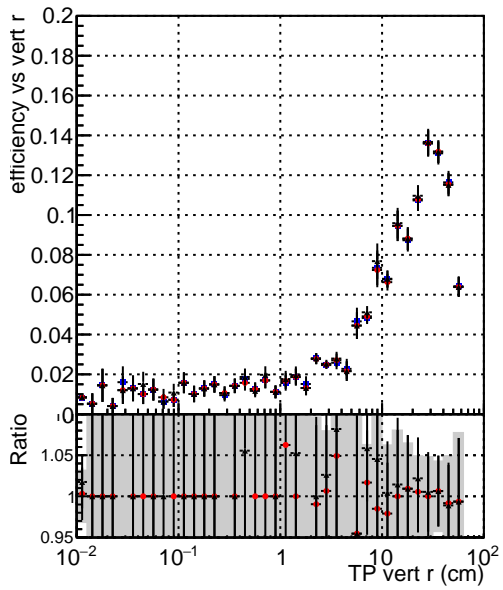

Efficiency vs vertpos**fake+duplicates vs vert r****Efficiency**

- DQM_mkFit_TTbarPU50_extractedGeoms_rescaleError100
- DQM_mkFit_TTbarPU50_extractedGeoms_rescaleError100_pTCutOverlap0p0
- DQM_mkFit_TTbarPU50_extractedGeoms_rescaleError100_pTCutOverlap0p0_dynamicChi2CutOverlap

**Efficiency vs. sim PV z****fake+duplicates vs Sim. PV z**