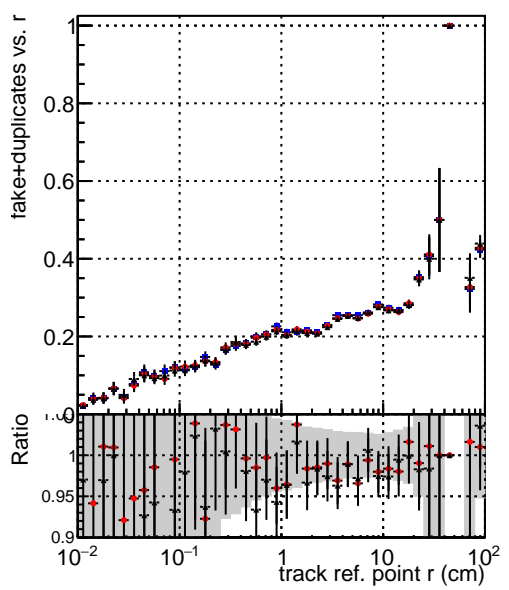

Efficiency vs vertpos**fake+duplicates vs vert r****Efficiency**

- DQM_mkFit_TTbarPU50_extractedGeoms_rescaleError100
- DQM_mkFit_TTbarPU50_extractedGeoms_rescaleError100_pTCutOverlap0p0
- DQM_mkFit_TTbarPU50_extractedGeoms_rescaleError100_pTCutOverlap0p0_dynamicChi2CutOverlap

**Efficiency vs. sim PV z****fake+duplicates vs Sim. PV z**