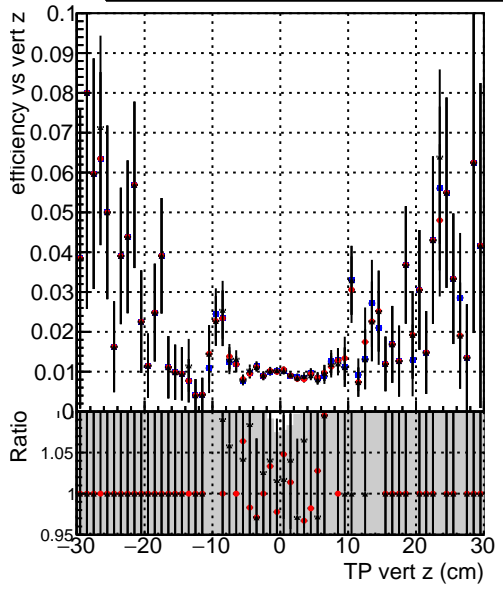

Efficiency vs vertpos**fake+duplicates vs vert r****Efficiency**

- DQM_mkFit_TTbarPU50_extractedGeoms_rescaleError100
- DQM_mkFit_TTbarPU50_extractedGeoms_rescaleError100_pTCutOverlap0p0
- DQM_mkFit_TTbarPU50_extractedGeoms_rescaleError100_pTCutOverlap0p0_dynamicChi2CutOverlap

**Efficiency vs. sim PV z****fake+duplicates vs Sim. PV z**