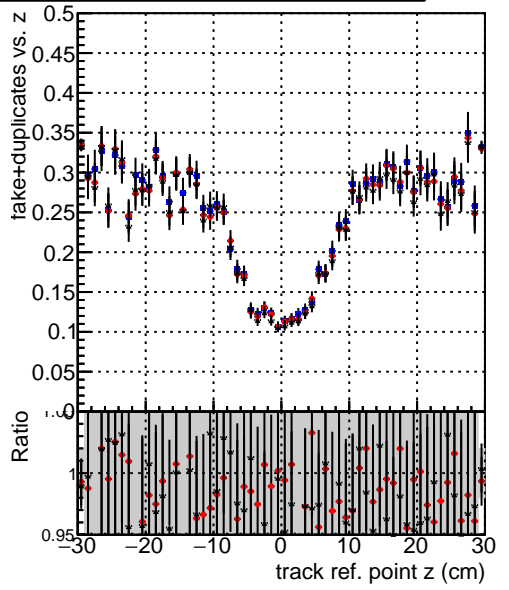

Efficiency vs vertpos**fake+duplicates vs vert r****Efficiency**

- DQM_mkFit_TTbarPU50_extractedGeoms_rescaleError100
- DQM_mkFit_TTbarPU50_extractedGeoms_rescaleError100_pTCutOverlap0p0
- DQM_mkFit_TTbarPU50_extractedGeoms_rescaleError100_pTCutOverlap0p0_dynamicChi2CutOverlap

**Efficiency vs. sim PV z****fake+duplicates vs Sim. PV z**