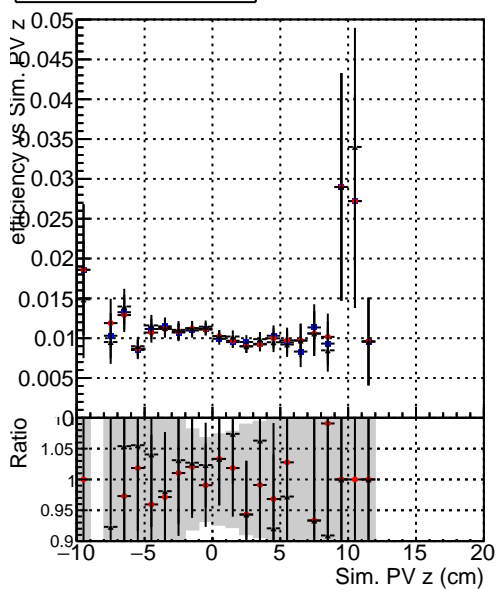

Efficiency vs vertpos**fake+duplicates vs vert r****Efficiency**

- DQM_mkFit_TTbarPU50_extractedGeoms_rescaleError100
- DQM_mkFit_TTbarPU50_extractedGeoms_rescaleError100_pTCutOverlap0p0
- DQM_mkFit_TTbarPU50_extractedGeoms_rescaleError100_pTCutOverlap0p0_dynamicChi2CutOverlap

**Efficiency vs. sim PV z****fake+duplicates vs Sim. PV z**