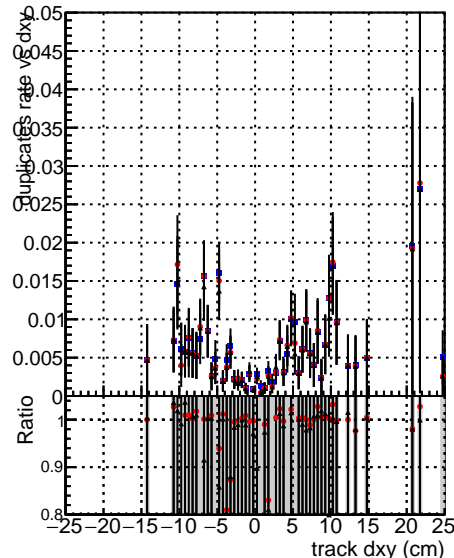

Fake rate vs dxy

Duplicates Rate vs Dxy

Pileup rate vs dxy

Fake rate vs dz

Duplicates Rate vs Dxy

Pileup rate vs dxy

■ BGM_mkFit ● TTbar_PU50_extracted ● Geoms_rescale ● Error100
● BGM_mkFit ● TTbar_PU50_extracted ● Geoms_rescale ● Error100 ● pTCutOverlap0p0 ● dynamicChi2CutOverlap