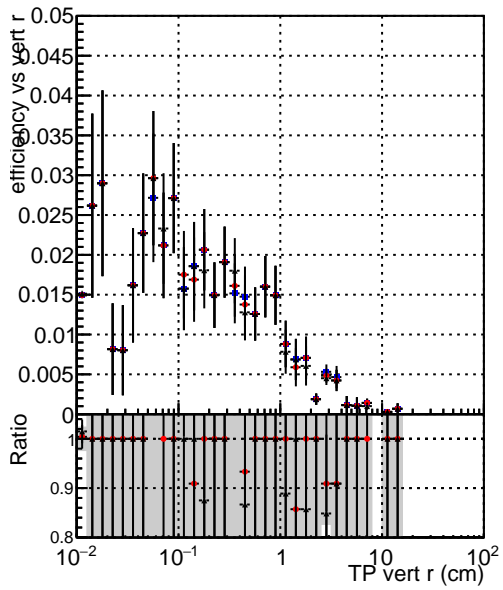

Efficiency vs vertpos**fake+duplicates vs vert r**

—• DQM_mkFit_TTbarPU50_extractedGeoms_rescaleError100
—• DQM_mkFit_TTbarPU50_extractedGeoms_rescaleError100_pTCutOverlap0p0
—• DQM_mkFit_TTbarPU50_extractedGeoms_rescaleError100_pTCutOverlap0p0_dynamicChi2CutOverlap

Efficiency vs vert z**Efficiency vs. sim PV z****fake+duplicates vs Sim. PV z**