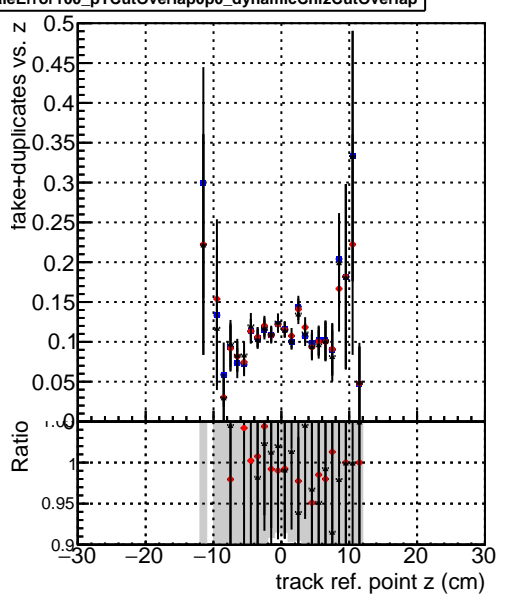

Efficiency vs vertpos**fake+duplicates vs vert r**

—• DQM_mkFit_TTbarPU50_extractedGeoms_rescaleError100
—• DQM_mkFit_TTbarPU50_extractedGeoms_rescaleError100_pTCutOverlap0p0
—• DQM_mkFit_TTbarPU50_extractedGeoms_rescaleError100_pTCutOverlap0p0_dynamicChi2CutOverlap

Efficiency vs vert z**Efficiency vs. sim PV z****fake+duplicates vs Sim. PV z**