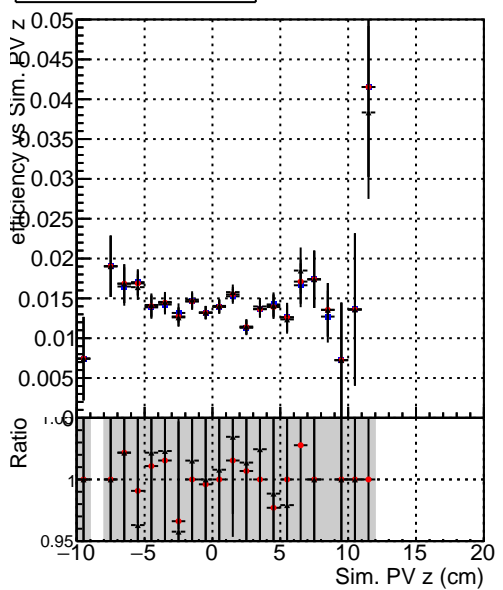

Efficiency vs vertpos**fake+duplicates vs vert r**

—• DQM_mkFit_TTbarPU50_extractedGeoms_rescaleError100
—• DQM_mkFit_TTbarPU50_extractedGeoms_rescaleError100_pTCutOverlap0p0
—• DQM_mkFit_TTbarPU50_extractedGeoms_rescaleError100_pTCutOverlap0p0_dynamicChi2CutOverlap

Efficiency vs vert z**Efficiency vs. sim PV z****fake+duplicates vs Sim. PV z**