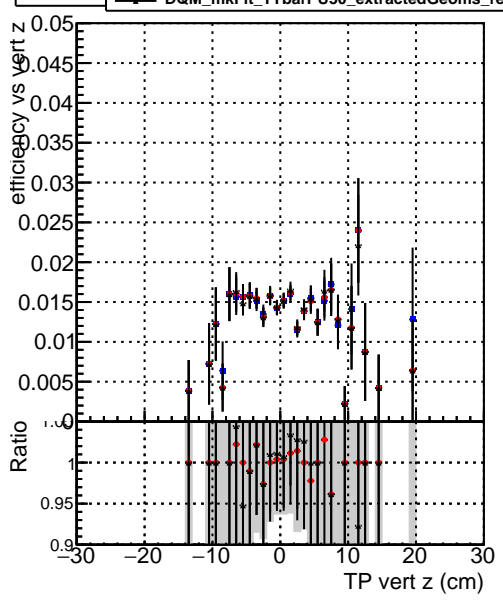

Efficiency vs vertpos**fake+duplicates vs vert r**

—• DQM_mkFit_TTbarPU50_extractedGeoms_rescaleError100
—• DQM_mkFit_TTbarPU50_extractedGeoms_rescaleError100_pTCutOverlap0p0
—• DQM_mkFit_TTbarPU50_extractedGeoms_rescaleError100_pTCutOverlap0p0_dynamicChi2CutOverlap

Efficiency vs vert z**Efficiency vs. sim PV z****fake+duplicates vs Sim. PV z**