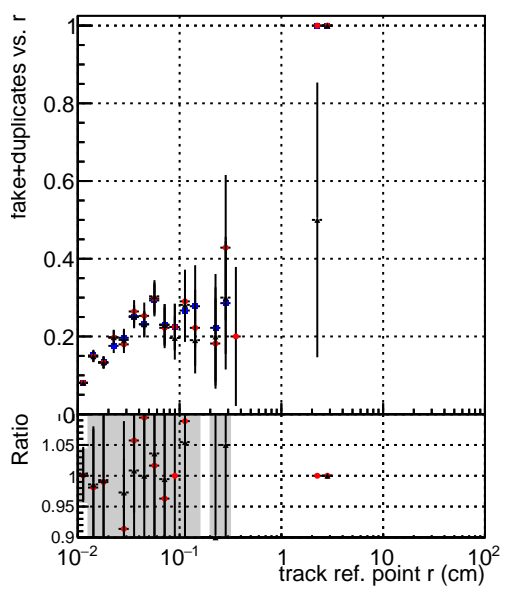

Efficiency vs vertpos**fake+duplicates vs vert r**

—• DQM_mkFit_TTbarPU50_extractedGeoms_rescaleError100
—• DQM_mkFit_TTbarPU50_extractedGeoms_rescaleError100_pTCutOverlap0p0
—• DQM_mkFit_TTbarPU50_extractedGeoms_rescaleError100_pTCutOverlap0p0_dynamicChi2CutOverlap

Efficiency vs vert z**Efficiency vs. sim PV z****fake+duplicates vs Sim. PV z**