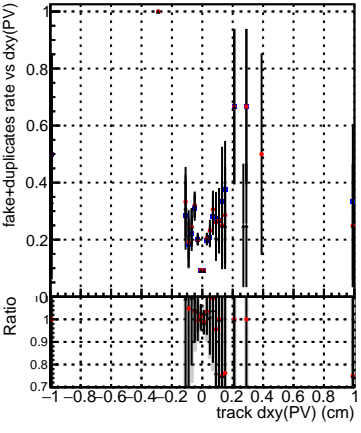

Efficiency vs Dxy(PV)**fake+duplicates vs dxy(PV)****Efficiency****Efficiency vs Dz(PV)****fake+duplicates vs dz(PV)****Efficiency vs Dz(PV)****fake+duplicates vs dz(PV)**

■ DQM_mkFit_TTbarPU50_extractedGeoms_rescaleError100
■ DQM_mkFit_TTbarPU50_extractedGeoms_rescaleError100_pTCutOverlap0
■ DQM_mkFit_TTbarPU50_extractedGeoms_rescaleError100_pTCutOverlap0_dynamicChi2CutOverlap