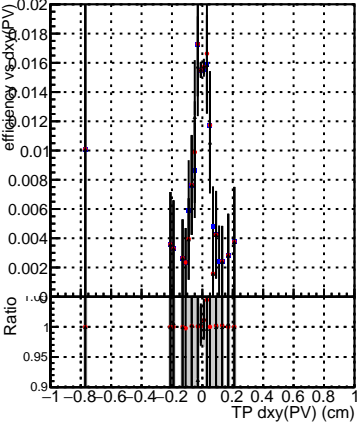

Efficiency vs Dxy(PV)**fake+duplicates vs dxy(PV)****Efficiency****Efficiency vs Dz(PV)****fake+duplicates vs dz(PV)****Efficiency vs Dz(PV)****fake+duplicates vs dz(PV)**

■ DQM_mkFit_TTbarPU50_extractedGeoms_rescaleError100
■ DQM_mkFit_TTbarPU50_extractedGeoms_rescaleError100_pTCutOverlap0
■ DQM_mkFit_TTbarPU50_extractedGeoms_rescaleError100_pTCutOverlap0_dynamicChi2CutOverlap